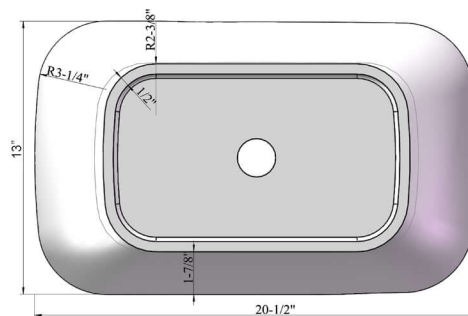

Blow away your troubles
with affordable Quality and Style

ADM Bathroom®
(888) 864-5853 / email: info@admbathroom.com
3340 Leonis Blvd. Suite A | Vernon, CA 90058

ADM
BATHROOM