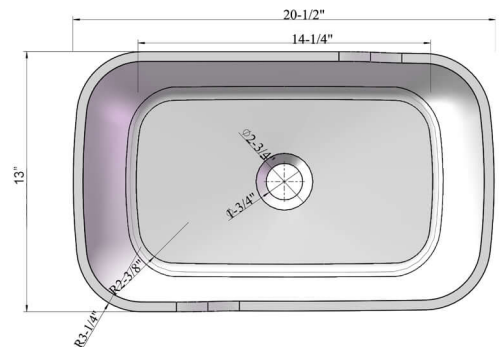

Blow away your troubles
with affordable Quality and Style

ADM Bathroom®
(888) 864-5853 / email: info@admbathroom.com
3340 Leonis Blvd. Suite A | Vernon, CA 90058

ADM
BATHROOM