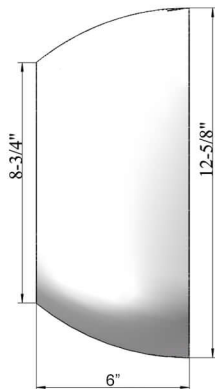

Blow away your troubles
with affordable Quality and Style

ADM Bathroom®
(888) 864-5853 / email: info@admbathroom.com
3340 Leonis Blvd. Suite A | Vernon, CA 90058

ADM
BATHROOM