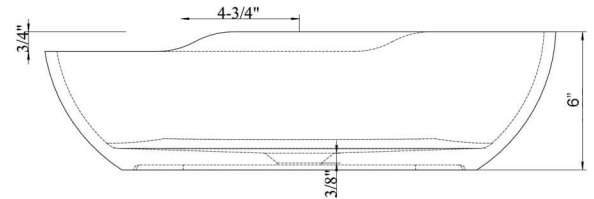

Blow away your troubles
with affordable Quality and Style

ADM Bathroom®
(888) 864-5853 / email: info@admbathroom.com
3340 Leonis Blvd. Suite A | Vernon, CA 90058

ADM
BATHROOM