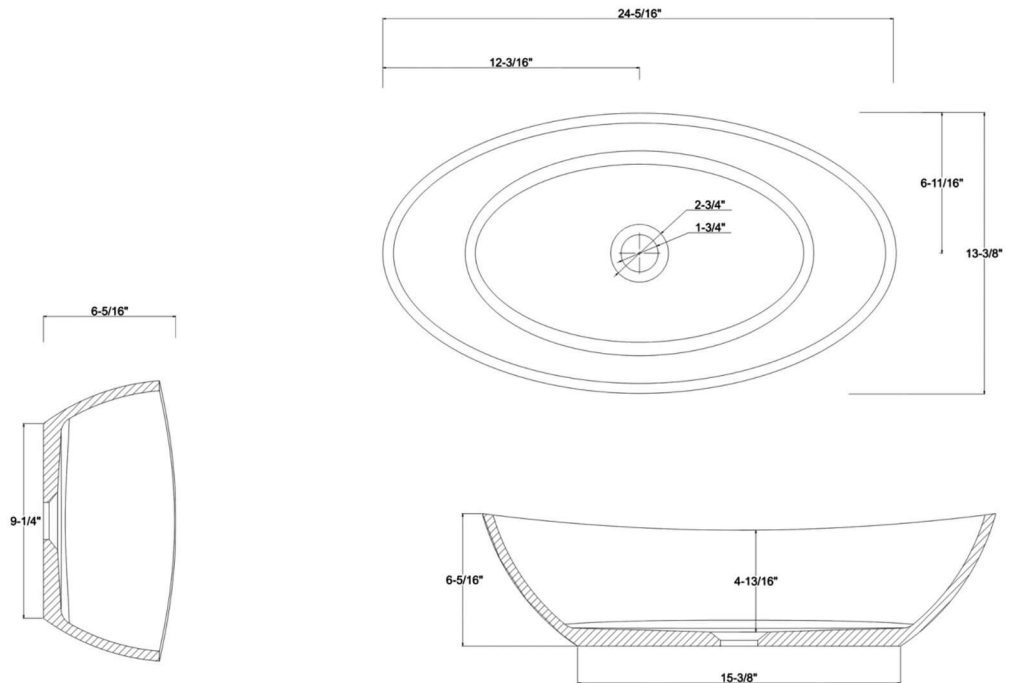

ADM Bathroom®
(888) 864-5853 / email: info@admbathroom.com
3340 Leonis Blvd. Suite A | Vernon, CA 90058

ADM
BATHROOM