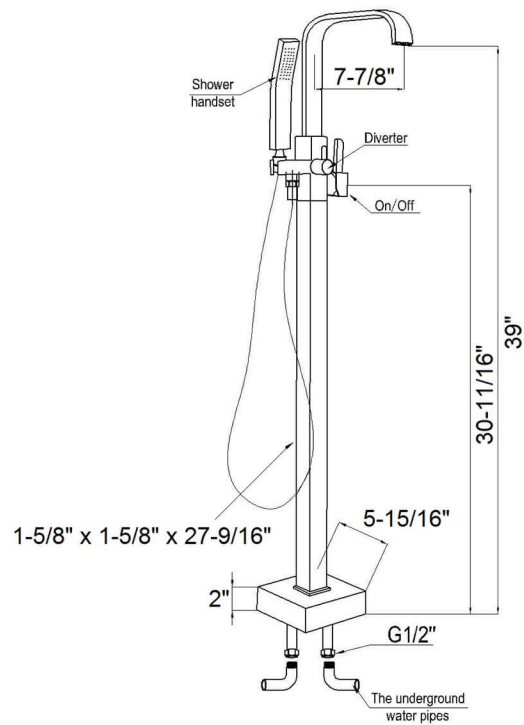

ADM
BATHROOM

BF-113CH
Bathtub Filler

- ◆ **Body**
Brass
- ◆ **Height to Diverter**
30-11/16"
- ◆ **Height to Spout**
39"
- ◆ **Finish**
Chrome
- ◆ **Spout Reach**
7-7/8"
- ◆ **Shower Handset Hose Length**
59"
- ◆ **Faucet Handle Material**
Zinc
- ◆ **Cartridge**
Ceramic
- ◆ **Floor Tube**
Brass
- ◆ **Swing Spout**
Brass
- ◆ **Handset Holder**
Brass
- ◆ **Shower Handset**
Brass
- ◆ **Shower Hose**
Stainless Steel