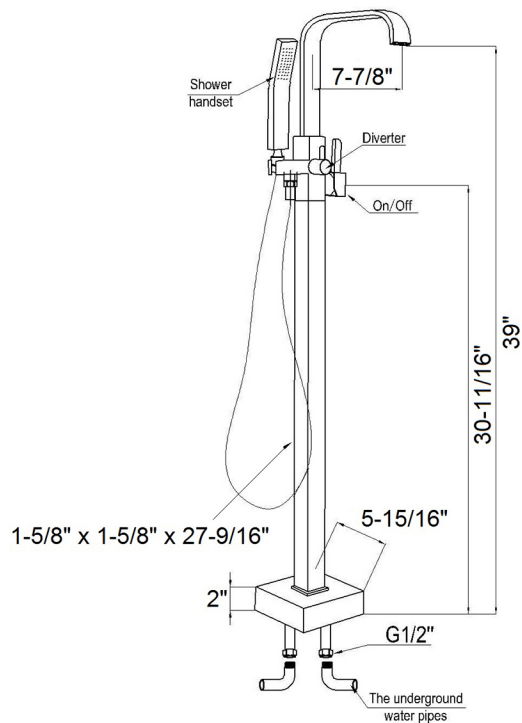

ADM
BATHROOM

BF-113BN
Bathtub Filler

- ◆ **Body**
Brass
- ◆ **Height to Diverter**
30-11/16"
- ◆ **Height to Spout**
39"
- ◆ **Finish**
Brushed Nickel
- ◆ **Spout Reach**
7-7/8"
- ◆ **Shower Handset Hose Length**
59"
- ◆ **Faucet Handle Material**
Zinc
- ◆ **Cartridge**
Ceramic
- ◆ **Floor Tube**
Brass
- ◆ **Swing Spout**
Brass
- ◆ **Handset Holder**
Brass
- ◆ **Shower Handset**
Brass
- ◆ **Shower Hose**
Stainless Steel