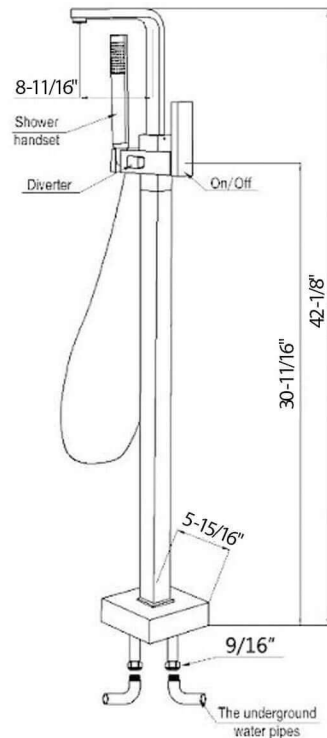

ADM
BATHROOM

BF-111BN
Bathtub Filler

- ◆ **Body**
Brass
- ◆ **Height to Diverter**
30-11/16"
- ◆ **Height to Spout**
42-1/8"
- ◆ **Finish**
Brushed Nickel
- ◆ **Spout Reach**
8-11/16"
- ◆ **Shower Handset Hose Length**
59"
- ◆ **Faucet Handle Material**
Zinc
- ◆ **Cartridge**
Ceramic
- ◆ **Floor Tube**
Brass
- ◆ **Swing Spout**
Brass
- ◆ **Handset Holder**
Brass
- ◆ **Shower Handset**
Brass
- ◆ **Shower Hose**
Stainless Steel