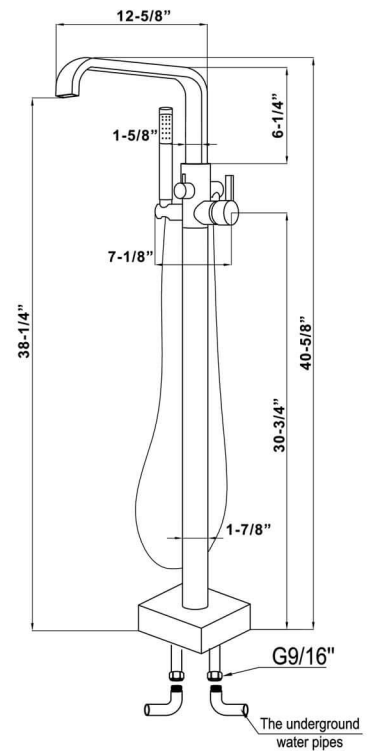

ADM
BATHROOM

BF-109CH
Bathtub Filler

- ◆ **Body**
Brass
- ◆ **Height to Diverter**
30-3/4"
- ◆ **Height to Spout**
38-1/4"
- ◆ **Finish**
Chrome
- ◆ **Spout Reach**
12-5/8"
- ◆ **Shower Handset Hose Length**
59"
- ◆ **Faucet Handle Material**
Zinc
- ◆ **Cartridge**
Ceramic
- ◆ **Floor Tube**
Brass
- ◆ **Swing Spout**
Brass
- ◆ **Handset Holder**
Brass
- ◆ **Shower Handset**
Brass
- ◆ **Shower Hose**
Stainless Steel