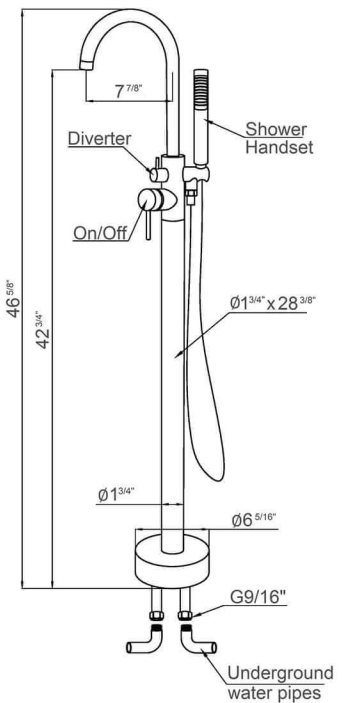

ADM
BATHROOM

BF-106CH
Bathtub Filler

- ◆ **Body**
Brass
- ◆ **Total Height**
46-5/8"
- ◆ **Height to Spout**
42-3/4"
- ◆ **Finish**
Chrome
- ◆ **Spout Reach**
7-7/8"
- ◆ **Shower Handset Hose Length**
59"
- ◆ **Faucet Handle Material**
Zinc
- ◆ **Cartridge**
Ceramic
- ◆ **Floor Tube**
Brass
- ◆ **Swing Spout**
Brass
- ◆ **Handset Holder**
Brass
- ◆ **Shower Handset**
Brass
- ◆ **Shower Hose**
Stainless Steel