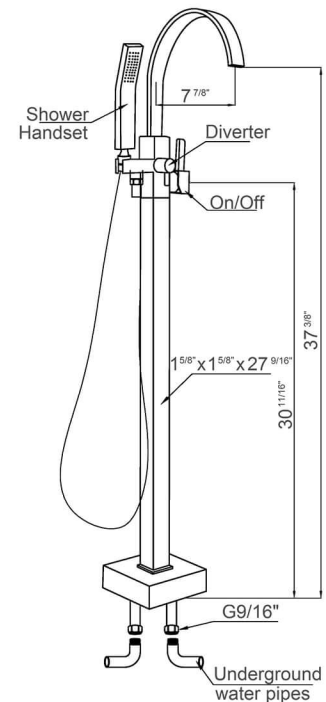

ADM
BATHROOM

BF-104CH
Bathtub Filler

- ◆ **Body**
Brass
- ◆ **Height to Diverter**
30-11/16"
- ◆ **Height to Spout**
37-3/8"
- ◆ **Finish**
Chrome
- ◆ **Spout Reach**
7-7/8"
- ◆ **Shower Handset Hose Length**
59"
- ◆ **Faucet Handle Material**
Zinc
- ◆ **Cartridge**
Ceramic
- ◆ **Floor Tube**
Brass
- ◆ **Swing Spout**
Brass
- ◆ **Handset Holder**
Brass
- ◆ **Shower Handset**
Brass
- ◆ **Shower Hose**
Stainless Steel