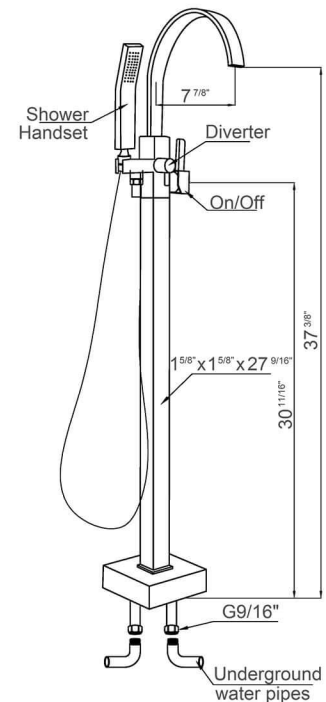

ADM
BATHROOM

BF-104BN
Bathtub Filler

- ◆ **Body**
Brass
- ◆ **Height to Diverter**
30-11/16"
- ◆ **Height to Spout**
37-3/8"
- ◆ **Finish**
Brushed Nickel
- ◆ **Spout Reach**
7-7/8"
- ◆ **Shower Handset Hose Length**
59"
- ◆ **Faucet Handle Material**
Zinc
- ◆ **Cartridge**
Ceramic
- ◆ **Floor Tube**
Brass
- ◆ **Swing Spout**
Brass
- ◆ **Handset Holder**
Brass
- ◆ **Shower Handset**
Brass
- ◆ **Shower Hose**
Stainless Steel