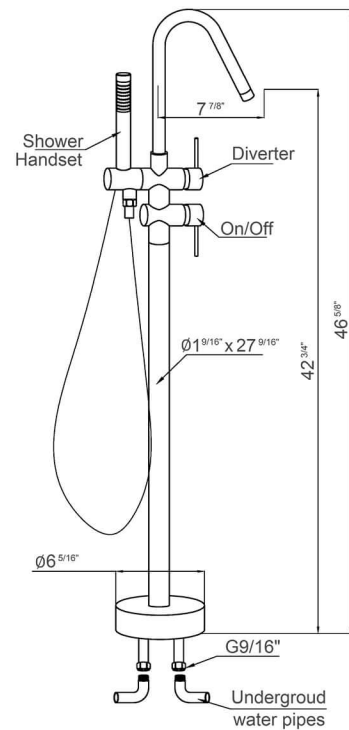

ADM
BATHROOM

BF-103BN
Bathtub Filler

- ◆ **Body**
Brass
- ◆ **Total Height**
46-5/8"
- ◆ **Height to Spout**
42-3/4"
- ◆ **Finish**
Brushed Nickel
- ◆ **Spout Reach**
7-7/8"
- ◆ **Shower Handset Hose Length**
59"
- ◆ **Faucet Handle Material**
Zinc
- ◆ **Cartridge**
Ceramic
- ◆ **Floor Tube**
Brass
- ◆ **Swing Spout**
Brass
- ◆ **Handset Holder**
Brass
- ◆ **Shower Handset**
Brass
- ◆ **Shower Hose**
Stainless Steel