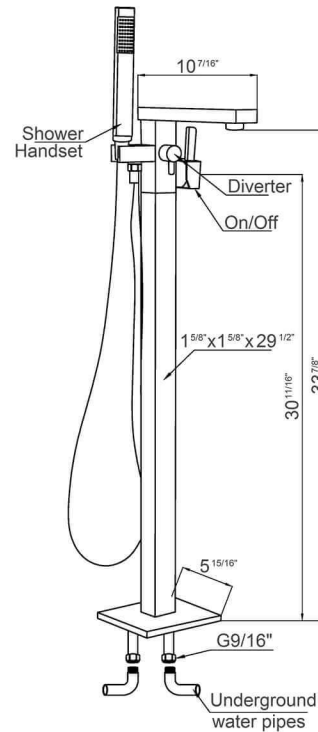

ADM
BATHROOM

BF-102CH
Bathtub Filler

- ◆ **Body**
Brass
- ◆ **Height to Diverter**
30-11/16"
- ◆ **Height to Spout**
33-7/8"
- ◆ **Finish**
Chrome
- ◆ **Spout Reach**
7-7/8"
- ◆ **Shower Handset Hose Length**
59"
- ◆ **Faucet Handle Material**
Zinc
- ◆ **Cartridge**
Ceramic
- ◆ **Floor Tube**
Brass
- ◆ **Swing Spout**
Brass
- ◆ **Handset Holder**
Brass
- ◆ **Shower Handset**
Brass
- ◆ **Shower Hose**
Stainless Steel