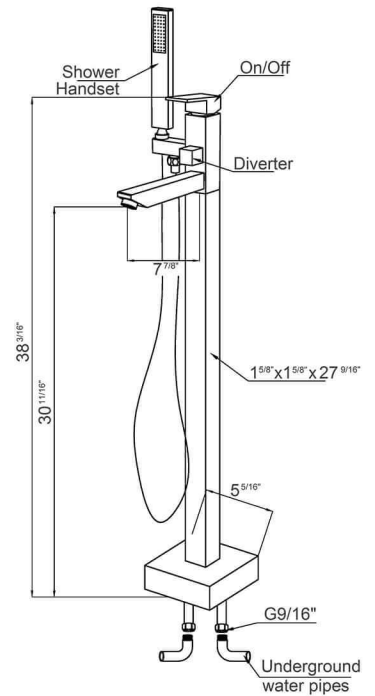

**ADM**  
BATHROOM

**BF-101CH**  
Bathtub Filler

- ◆ **Body**  
Brass
- ◆ **Height to Diverter**  
38-3/16"
- ◆ **Height to Spout**  
30-11/16"
- ◆ **Finish**  
Chrome
- ◆ **Spout Reach**  
7-7/8"
- ◆ **Shower Handset Hose Length**  
59"
- ◆ **Faucet Handle Material**  
Zinc
- ◆ **Cartridge**  
Ceramic
- ◆ **Floor Tube**  
Brass
- ◆ **Swing Spout**  
Brass
- ◆ **Handset Holder**  
Brass
- ◆ **Shower Handset**  
Brass
- ◆ **Shower Hose**  
Stainless Steel