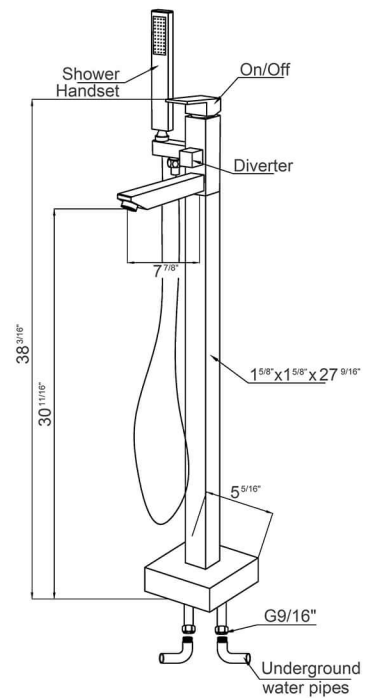

ADM
BATHROOM

BF-101BN
Bathtub Filler

- ◆ **Body**
Brass
- ◆ **Height to Diverter**
38-3/16"
- ◆ **Height to Spout**
30-11/16"
- ◆ **Finish**
Brushed Nickel
- ◆ **Spout Reach**
7-7/8"
- ◆ **Shower Handset Hose Length**
59"
- ◆ **Faucet Handle Material**
Zinc
- ◆ **Cartridge**
Ceramic
- ◆ **Floor Tube**
Brass
- ◆ **Swing Spout**
Brass
- ◆ **Handset Holder**
Brass
- ◆ **Shower Handset**
Brass
- ◆ **Shower Hose**
Stainless Steel