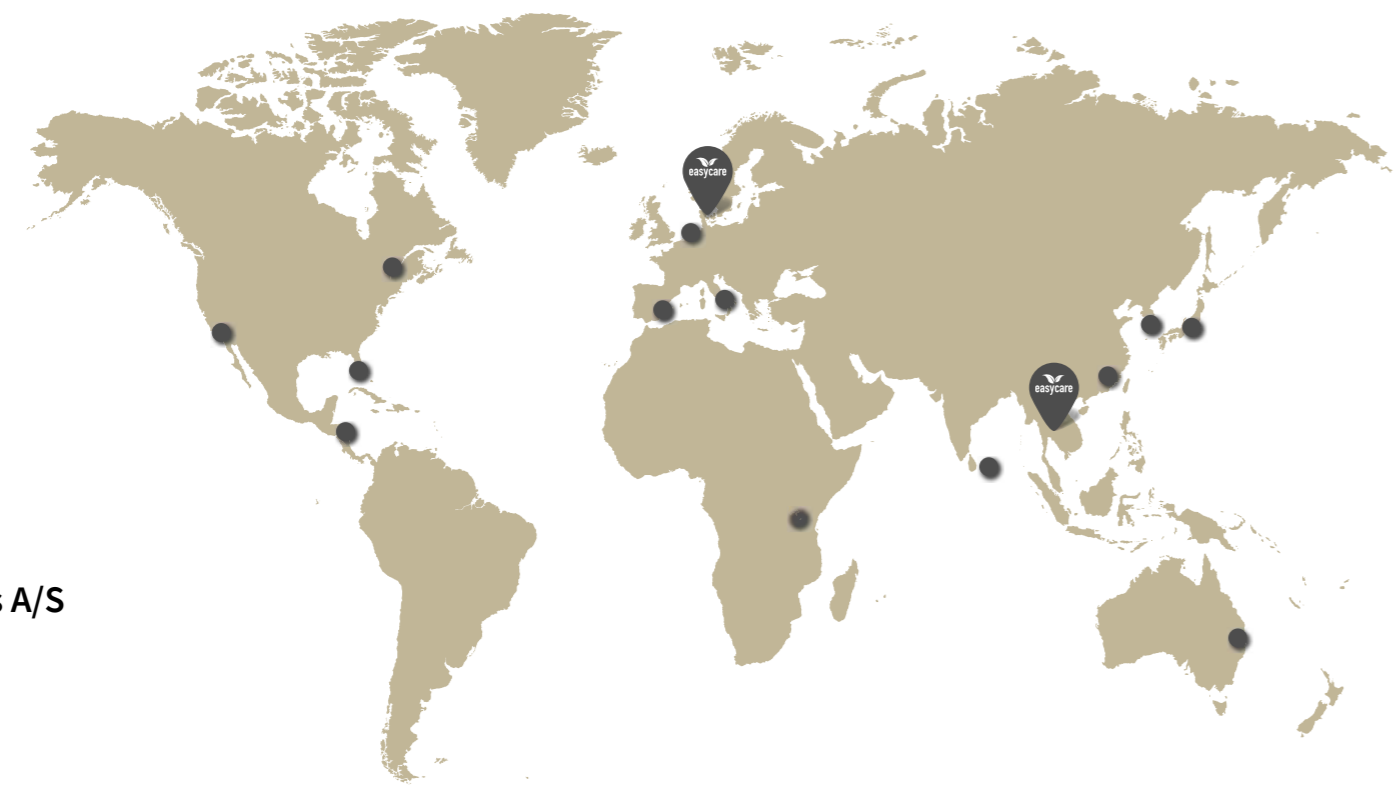

WE ARE HERE TO HELP YOU

You are always welcome to contact our dedicated customer service.

✉ sales@feldborg.com

☎ +45 65 97 25 00

Feldborg Growers A/S

Ny Vestergade 74 A
DK-5672 Broby
Denmark

Hortiq (Thailand) Co., Ltd.

331 Moo 1 Nongnamdaeng Pakchong
Nakhornrachasima 30450
Thailand

✉ pia@feldborg.com

☎ +45 63 10 88 57

✉ anita@feldborg.com

☎ +45 63 10 88 55

✉ dorthe@feldborg.com

☎ +45 63 10 88 64

✉ morten@feldborg.com

☎ +45 63 10 88 56

✉ sofie@feldborg.com

☎ +45 40 64 18 53

✉ nun@hortiq.com

☎ +66 98 832 04 08

✉ vicki@hortiq.com

☎ +45 40 64 18 71

✉ claus@feldborg.com

☎ +45 63 10 88 50