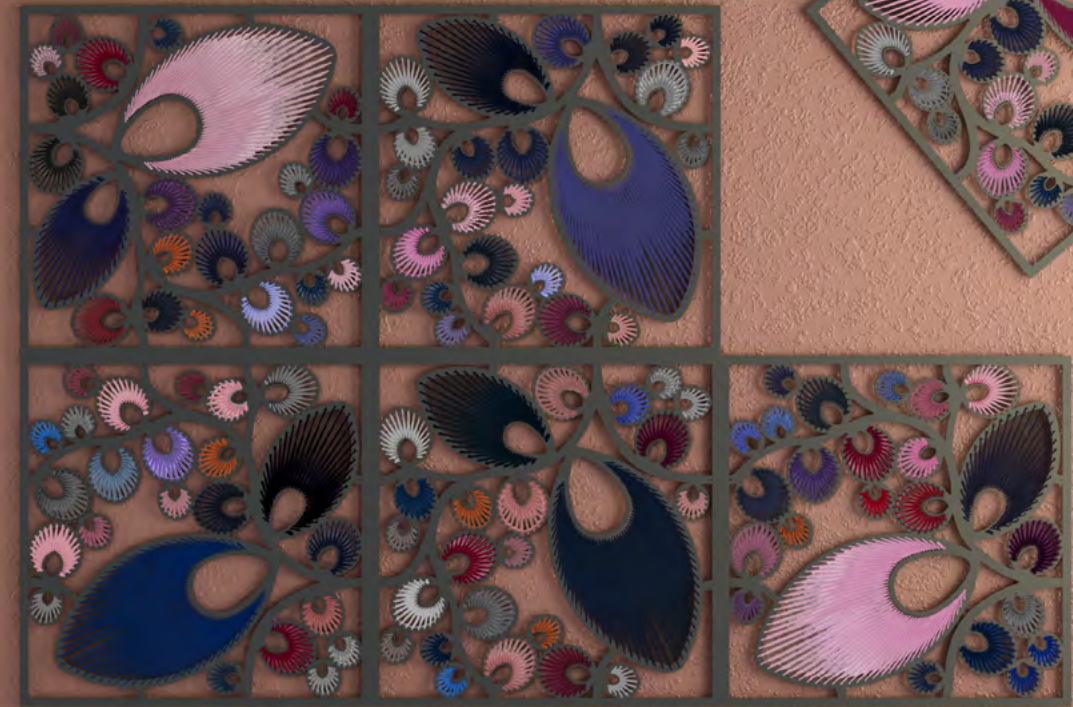

*Make your wish,
and let it become true!*

Step 3: According to the dimension of your space, define the numbers of frames, double, rotate or mirror them. Customize the single colors and finally... create your unique Woollane composition!