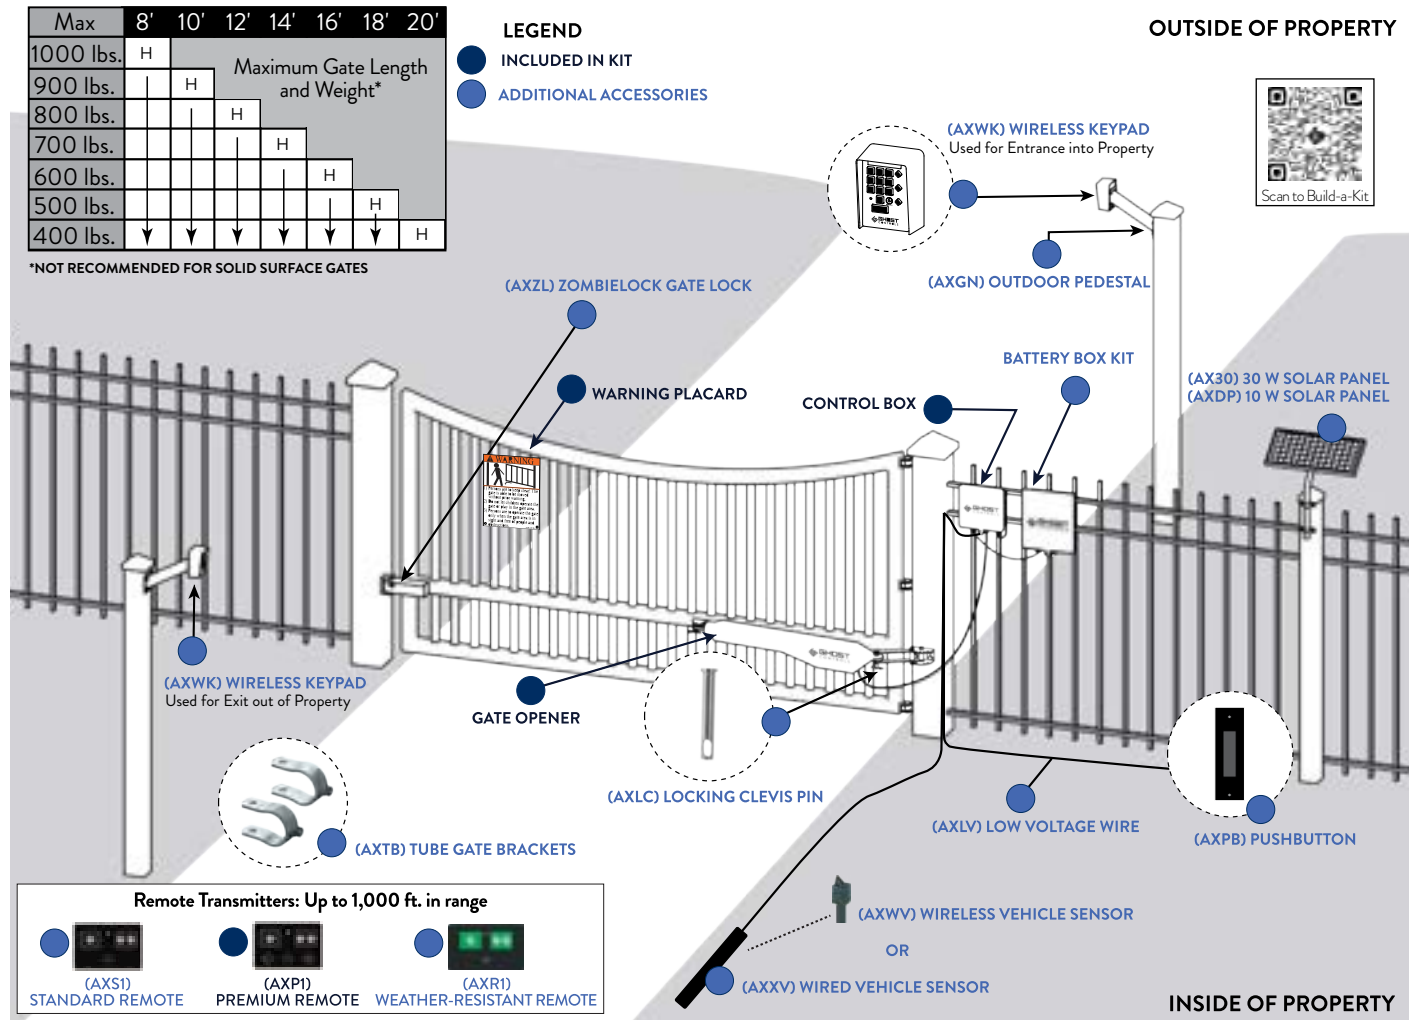

WATER RESISTANT REMOTE TRANSMITTER WITH MOUNTING BRACKETS | AXR1

The water resistant remote transmitter will control up to two separate GHOST CONTROLS® gate systems (single or dual). Includes universal mounting bracket for golf carts, ATVs, tractors, motorcycles, etc. Has large Glow-in-the-dark buttons for use with gloves.

STANDARD REMOTE TRANSMITTER | AXS1

The standard remote transmitter will control up to two separate GHOST CONTROLS® gate systems (single or dual).

PREMIUM WIRELESS KEYPAD | AXWK

The Wireless Keypad not only opens and closes your GHOST CONTROLS® gate, but you can create up to 40 unique codes for guests to access your property. The keypad also provides the ability for you to activate or deactivate PartyMode® **PARTY** plus additional features for your system only available through a keypad such as 1KEY® or PartyMode Secure® **1CS** and VacationMode™ **1V**. The Wireless Keypad can also be used as a wireless exit if placed inside of your property.

OUTDOOR MOUNTING PEDESTAL | AXGN

A simple and convenient solution for adding a Wireless Keypad to any post or column. This bracket is powder-coated aluminum and allows added convenience for access to a keypad from any vehicle.

Max	8'	10'	12'	14'	16'	18'	20'
1000 lbs.	H						
900 lbs.		H					
800 lbs.			H				
700 lbs.				H			
600 lbs.					H		
500 lbs.						H	
400 lbs.	↓	↓	↓	↓	↓	↓	H

*NOT RECOMMENDED FOR SOLID SURFACE GATES

LEGEND

- INCLUDED IN KIT
- ADDITIONAL ACCESSORIES

LIMITED LIFETIME WARRANTY ON MOTOR AND GEAR ASSEMBLY!

ZOMBIELOCK® | AXZL

The patented ZombieLock® will provide your home with the latest in automatic gate lock technology with advanced feedback to your GHOST CONTROLS® gate controller.

UNIVERSAL TUBE BRACKET KIT | AXTB

Mounting bracket kits that will attach a variety of devices to 1-1/2"-2" tubes including tubular gates. These devices include gate opener kits, ZombieLock®, or any other device that needs to be attached to tubes.

WIRED PUSH BUTTON | AXPB

The standard push button will control a single or dual gate system up to 1,000' ft away with low voltage wire (not included).

WIRED VEHICLE SENSOR | AXXV

The GHOST CONTROLS® Vehicle Sensor is the easiest way to trigger your gate to open when a vehicle is trying to exit your property. This sensor is buried beneath the ground surface next to your driveway and connects into your gate controller box.

WIRELESS VEHICLE SENSOR | AXWV

The GHOST CONTROLS® Wireless Vehicle Sensor adds convenience for exiting your property and was designed for a quick and easy installation.

LOCKING CLEVIS PIN | AXLC

This pin secures the rear of the opener arm to the gate with a padlock (sold separately).