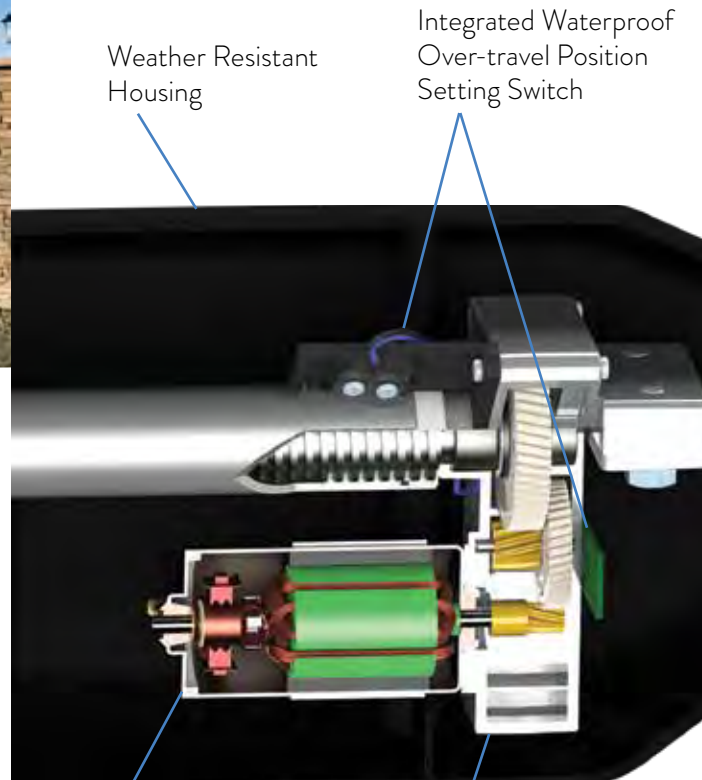

**LIMITED LIFETIME WARRANTY ON
MOTOR AND GEAR ASSEMBLY!**

The **GHOST MANOR** Series
Automatic **Gate Openers**
and **Accessories**

Improving *Lifestyles*
Through Innovation®

GHOST CONTROLS® genuine accessories are designed to provide complete control and superior convenience for you and your family with your automatic gate opener. These products are specifically engineered to easily integrate into your system and grant you access to additional capabilities and control of your gate opener. All of these accessories are available from your local store and are backed by a reliable 18 month warranty when you register your product online.

SINGLE GHOST MANOR SERIES GATE OPENER KIT | HDP1

Gate Opener Arm with 6' cable. System control box, controller, (1) estate bracket, (2) warning placards, and (1) premium 5-button remote control.

DUAL GHOST MANOR SERIES GATE OPENER KIT | HDP2