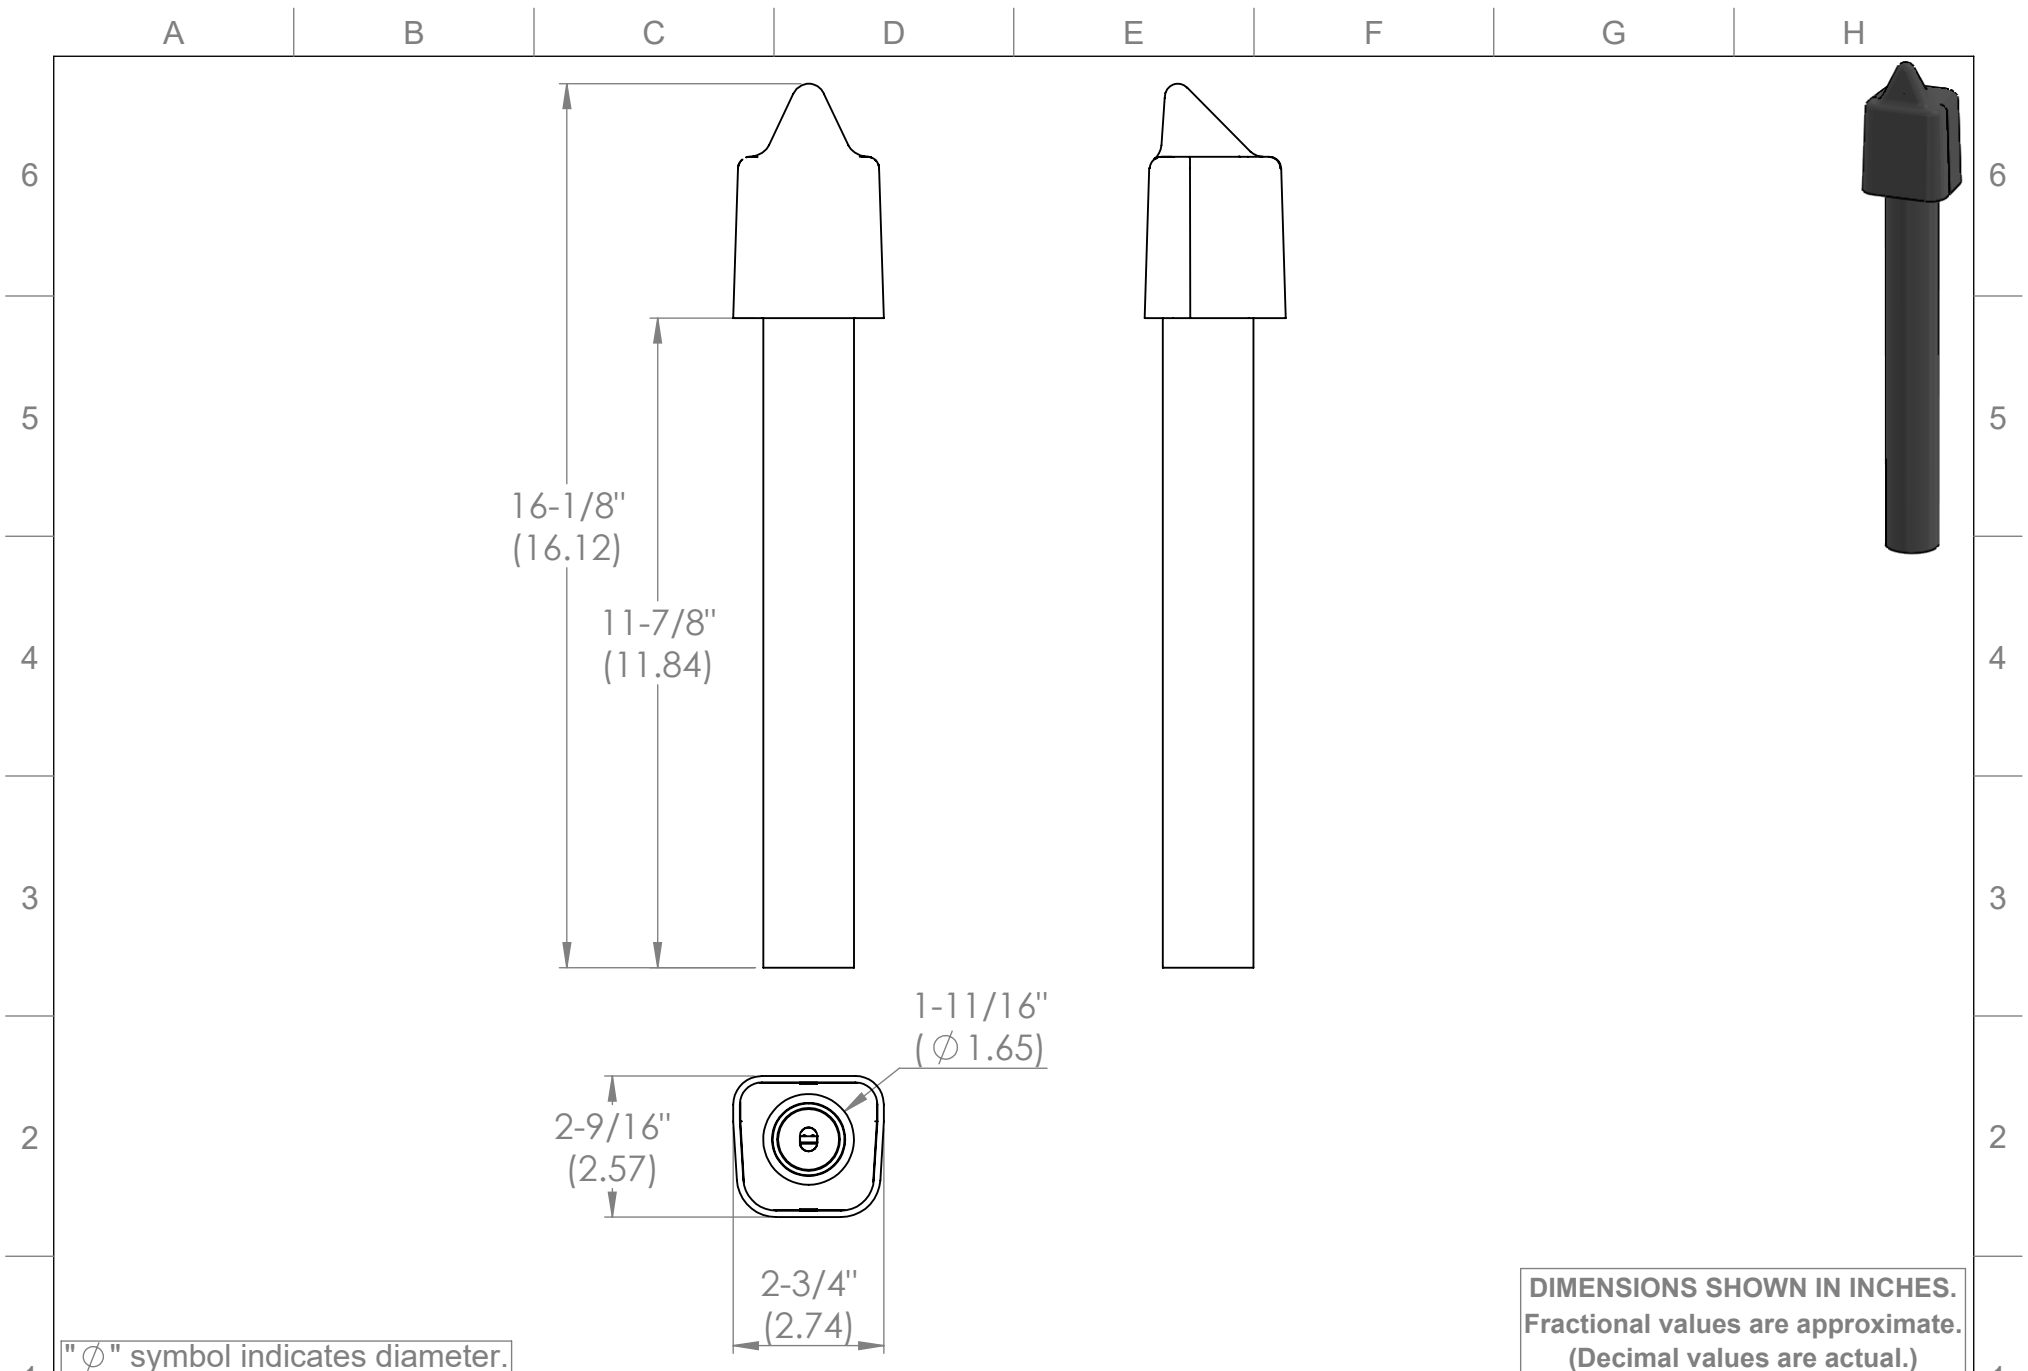

DRAWING FILE NAME
AXWV Wireless Vehicle Sensor

PART/ASSEMBLY FILE NAME
AXWV Wireless Vehicle Sensor - Transmitter

DRAWING SHEET TITLE
AXWV Transmitter Dimensions

Copyright 2021 Ghost Controls, LLC

A B C D E F G H