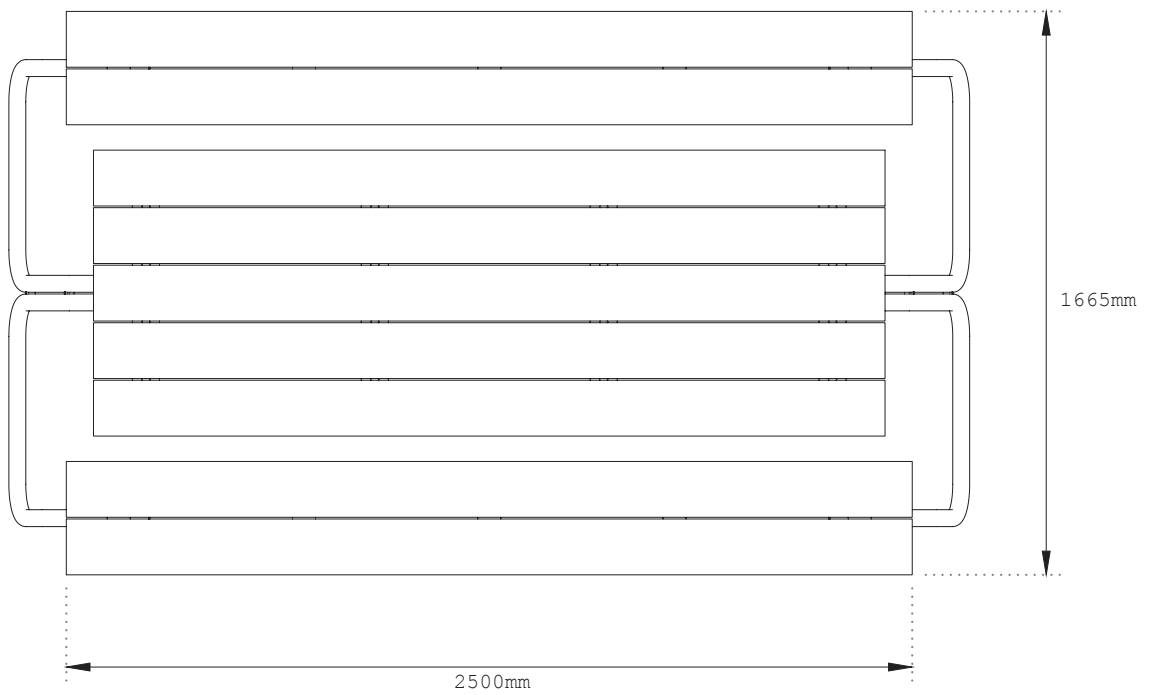

GET IN TOUCH

Questions, comments or suggestions relating to a product on our website? Feel free to get in touch with us!

Wünder - Ovenhoek 5, 8800 Roeselare, België
+32 51 79 17 31 - info@wunder.be