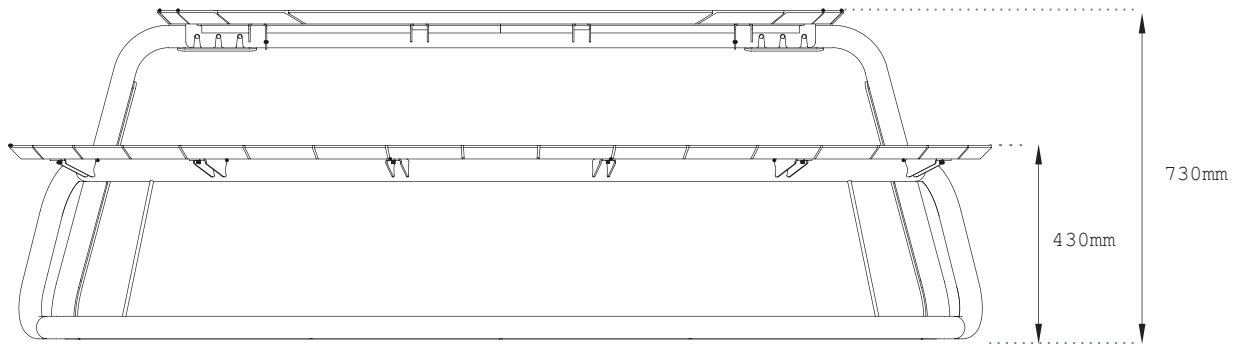

GET IN TOUCH

Questions, comments or suggestions relating to a product on our website? Feel free to get in touch with us!

Wünder – Ovenhoek 5, 8800 Roeselare, Belgium
+32 51 79 17 31 – info@wunder.be