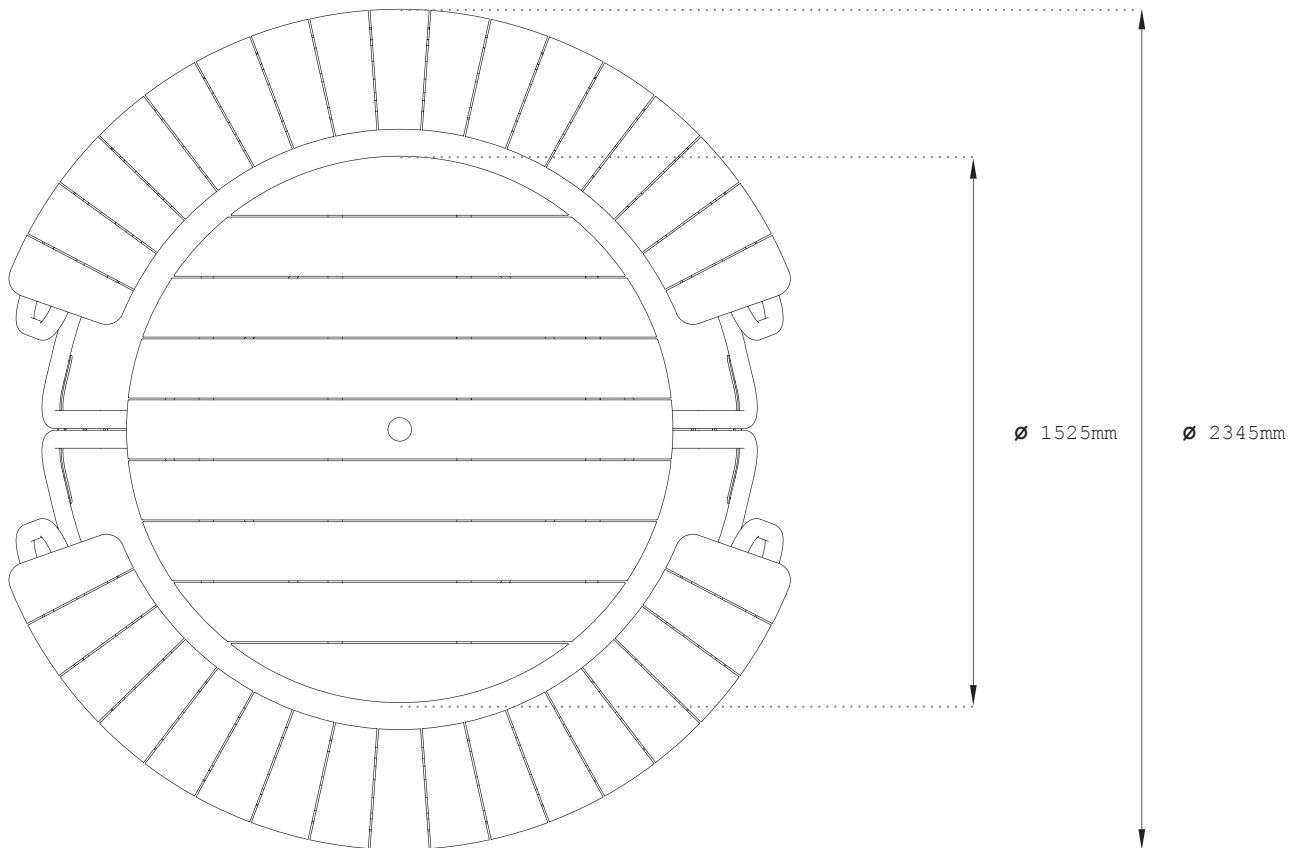

GET IN TOUCH

Questions, comments or suggestions relating to a product on our website? Feel free to get in touch with us!

Wünder – Ovenhoek 5, 8800 Roeselare, Belgium
+32 51 79 17 31 – info@wunder.be