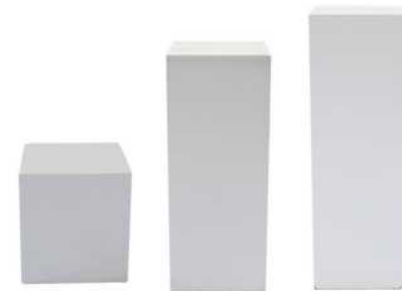

WHITE PLINTHS
(S) H - 40cm - R50.00
(M) - H - 1m - R150.00
(L) - H - 1.2m - R170.00