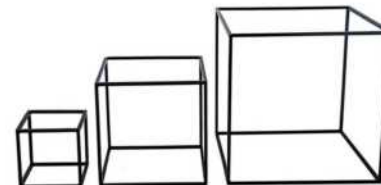

## MISCELLANEOUS

**GOLD SITTING MONKEY**  
QTY 2  
R150.00

**GOLD MONKEY WITH LEAF**  
QTY 1  
R150.00

**AFRICAN BEADS**  
SET OF 3  
R150.00

**PARROT**  
R80.00

**GLASS MAIN TABLE**  
R1200.00

**BLACK CUBES**  
20x20cm / 30x30cm / 40x40cm  
R50.00 / R80.00 / R120.00