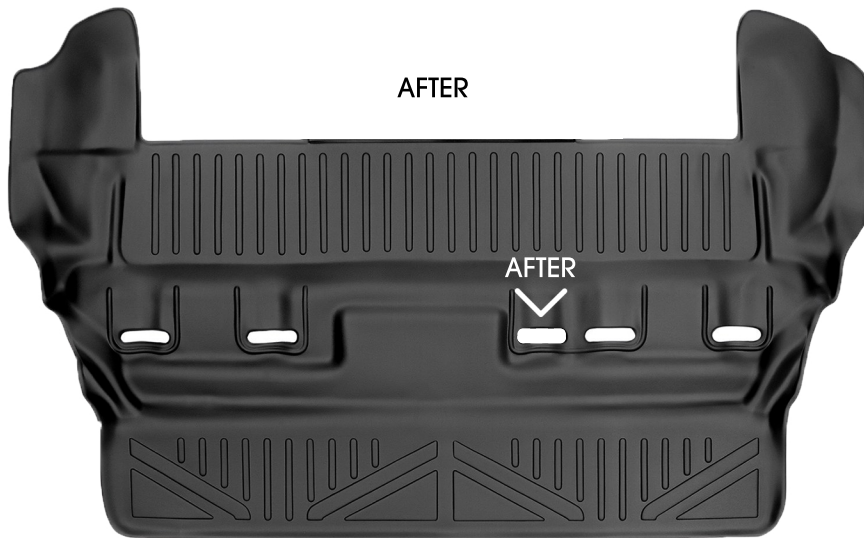

2015 - 2020 Chevy Tahoe / GMC Yukon / Cadillac Escalade

TRIM LINE INSTRUCTIONS: Floor Mat trim patterns vary per vehicle make and model.

* Please ensure you are 100% satisfied with your purchase before *
trimming, as this will void your return and warranty

STEP 1:

Remove Floor Mat from box and allow it to lay out in a warm area. This allows the liner to regain it's custom shape after being rolled up for shipping.

This piece should be trimmed to accommodate vehicles with bench seat

STEP 2:

Trim using sharp scissors or a carpenter's knife to cut along crevice in mat to remove area on top and small area in center of mat to accommodate vehicles with bench seat.

Smartliner USA

smartlinerusa