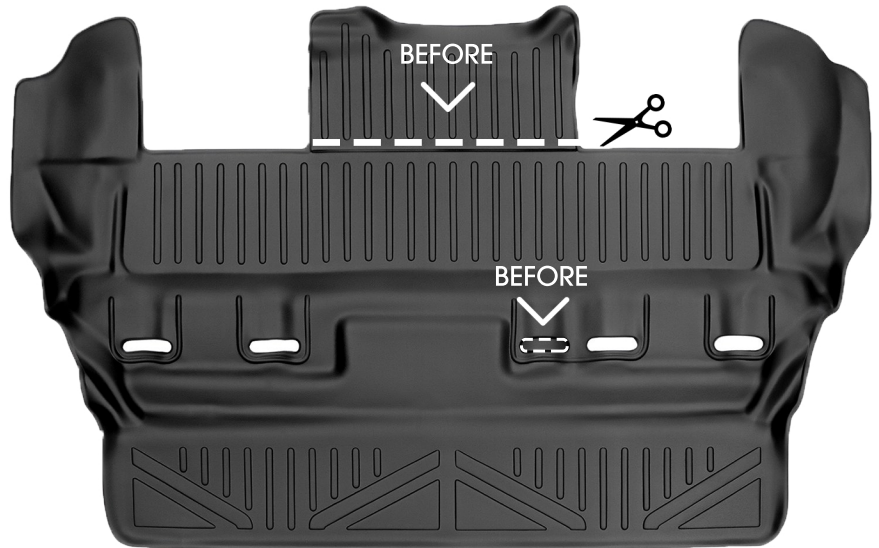

2015 - 2020 Chevy Tahoe / GMC Yukon / Cadillac Escalade

TRIM LINE INSTRUCTIONS: Floor Mat trim patterns vary per vehicle make and model.

* Please ensure you are 100% satisfied with your purchase before *
trimming, as this will void your return and warranty

STEP 1:

Remove Floor Mat from box and allow it to lay out in a warm area. This allows the liner to regain it's custom shape after being rolled up for shipping.

This piece should be trimmed to accommodate vehicles with bench seat

STEP 2:

Trim using sharp scissors or a carpenter's knife to cut along crevice in mat to remove area on top and small area in center of mat to accommodate vehicles with bench seat.

Smartliner USA

smartlinerusa