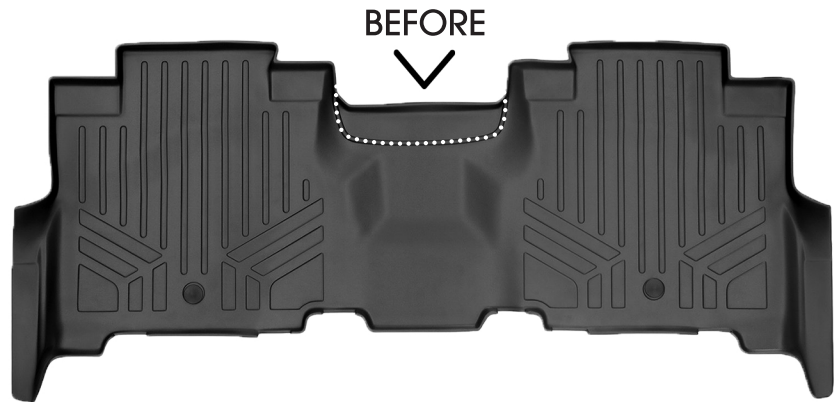

## 2018 - 2020 Ford Expedition / Lincoln Navigator

**TRIM LINE INSTRUCTIONS:** Floor Mat trim patterns vary per vehicle make and model.

\* Please ensure you are 100% satisfied with your purchase before \*  
trimming, as this will void your return and warranty

### STEP 1:

Remove Floor Mat from box and allow it to lay out in a warm area. This allows the liner to regain it's custom shape after being rolled up for shipping.

### STEP 2:

Trim using sharp scissors or a carpenter's knife to cut along crevice in mat to remove area to accommodate vehicles equipped with bench seats.

Smartliner USA

smartlinerusa

Smartliner-USA