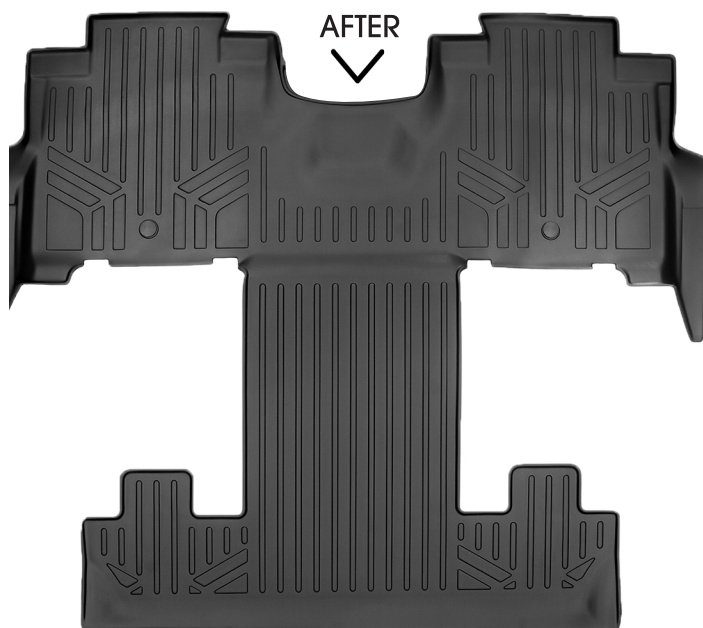

2018 - 2020 Ford Expedition / Lincoln Navigator

TRIM LINE INSTRUCTIONS: Floor Mat trim patterns vary per vehicle make and model.

* Please ensure you are 100% satisfied with your purchase before *
trimming, as this will void your return and warranty

STEP 1:

Remove Floor Mat from box and allow it to lay out in a warm area. This allows the liner to regain it's custom shape after being rolled up for shipping.

STEP 2:

Trim using sharp scissors or a carpenter's knife to cut along crevice in mat to remove area to accommodate vehicles equipped with second row bucket seats.