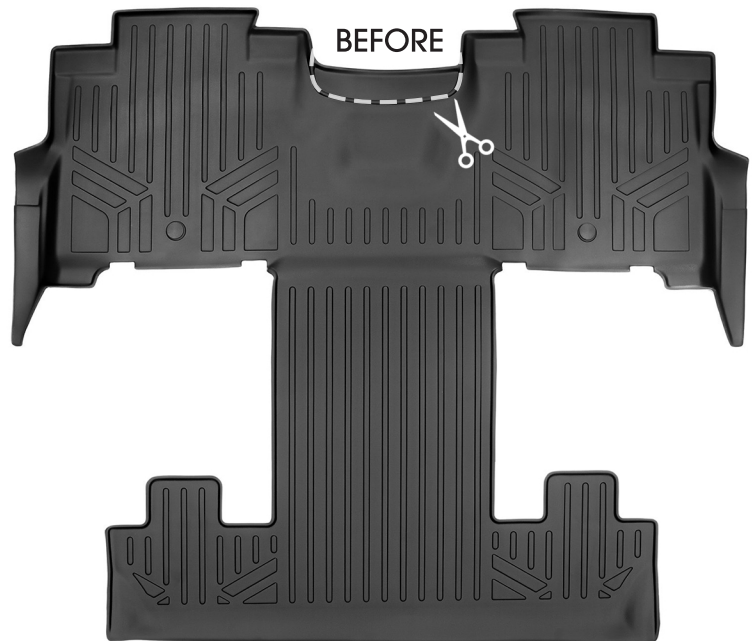

2018 - 2020 Ford Expedition / Lincoln Navigator

TRIM LINE INSTRUCTIONS: Floor Mat trim patterns vary per vehicle make and model.

* Please ensure you are 100% satisfied with your purchase before *
trimming, as this will void your return and warranty

STEP 1:

Remove Floor Mat from box and allow it to lay out in a warm area. This allows the liner to regain it's custom shape after being rolled up for shipping.

STEP 2:

Trim using sharp scissors or a carpenter's knife to cut along crevice in mat to remove area to accommodate vehicles equipped with second row bucket seats.