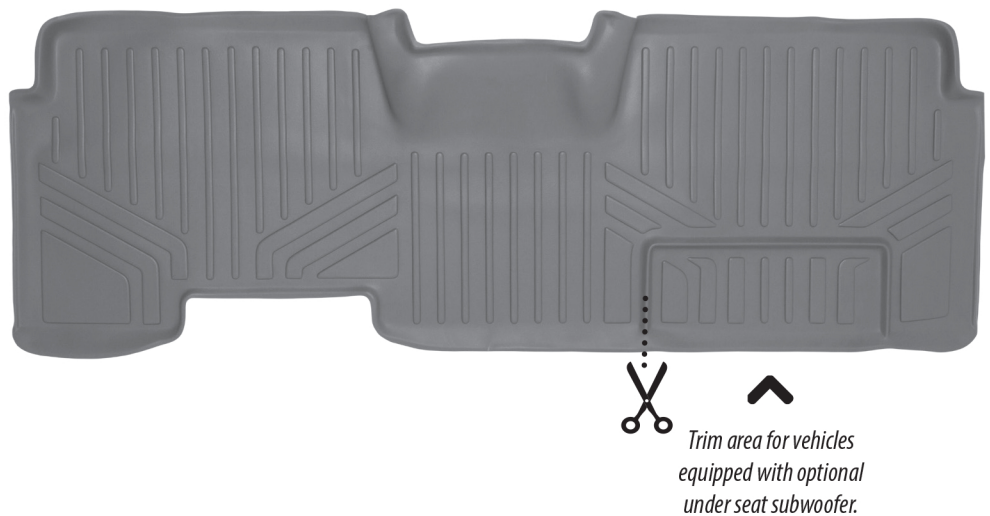

# 2009 - 2014 FORD F-150 Super Cab

*This Floor Mat is designed to fit vehicles with flow through console.*

**TRIM LINE INSTRUCTIONS:** Floor Mat trim patterns vary per vehicle make and model. If you need assistance with your install or have any questions, please call the Manufacturer **407-704-6740**, Monday - Friday between the hours of 7 a.m. - 4 p.m. (EST).

## STEP 1

*Remove Floor Mat from box and allow it to lay out in a warm area. This allows the mat to regain it's custom shape after being rolled up for shipping.*

## STEP 2

*Use sharp scissors or a carpenter's knife to cut along crevice in mat to remove area for vehicles equipped with optional under seat subwoofer.*

### MAT SHOWN TRIMMED FOR UNDER SEAT SUBWOOFER