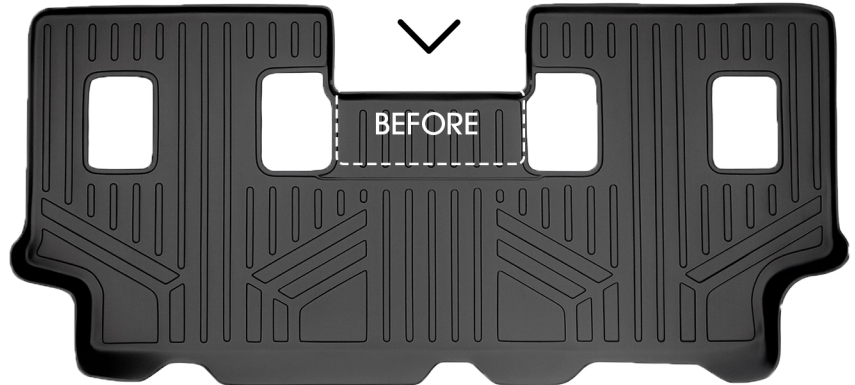

## 2007 - 2017 Ford Expedition El / Lincoln Navigator L

**TRIM LINE INSTRUCTIONS:** Floor Mat trim patterns vary per vehicle make and model.

\* Please ensure you are 100% satisfied with your purchase before \*  
trimming, as this will void your return and warranty

### STEP 1:

Remove Floor Mat from box and allow it to lay out in a warm area. This allows the liner to regain it's custom shape after being rolled up for shipping.

This piece should be trimmed to accommodate vehicles with a center console

### STEP 2:

Use sharp scissors or a carpenter's knife to cut along crevice in mat to remove area at top of mat to accommodate vehicles with a center console