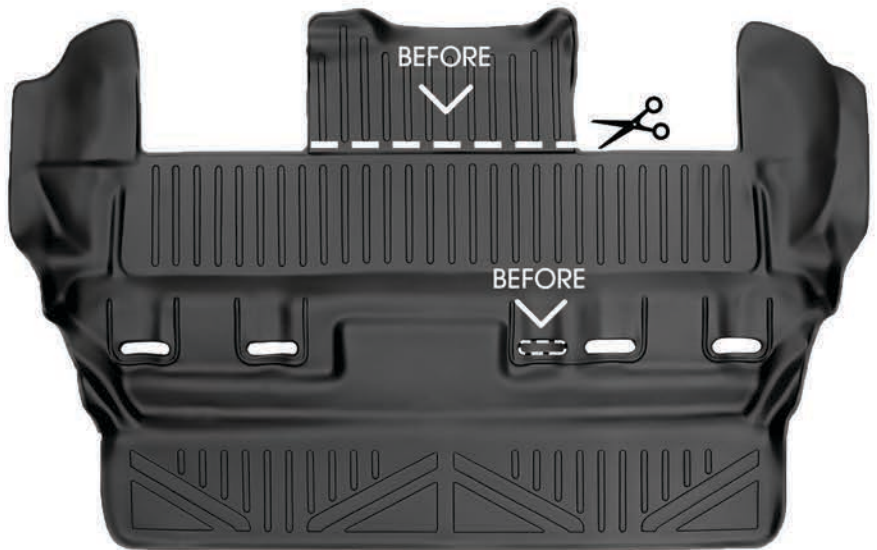

# 2015 - 2020 Chevy Tahoe / GMC Yukon / Cadillac Escalade

**TRIM LINE INSTRUCTIONS:** Floor Mat trim patterns vary per vehicle make and model.

\* Please ensure you are 100% satisfied with your purchase before \*  
trimming, as this will void your return and warranty

## STEP 1:

Remove Floor Mat from box and allow it to lay out in a warm area. This allows the liner to regain it's custom shape after being rolled up for shipping.

This piece should be trimmed to accommodate vehicles with bench seat

## STEP 2:

Trim using sharp scissors or a carpenter's knife to cut along crevice in mat to remove area at top and small area in center of mat to accommodate vehicles with bench seat.

Smartliner USA

smartlinerusa