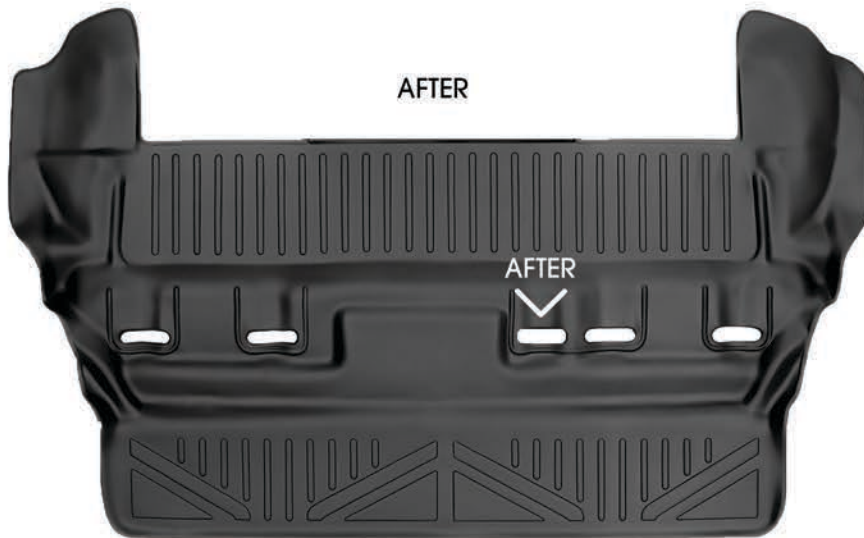

# 2015 - 2020 Chevy Tahoe / GMC Yukon / Cadillac Escalade

**TRIM LINE INSTRUCTIONS:** Floor Mat trim patterns vary per vehicle make and model.

\* Please ensure you are 100% satisfied with your purchase before \*  
trimming, as this will void your return and warranty

## STEP 1:

Remove Floor Mat from box and allow it to lay out in a warm area. This allows the liner to regain it's custom shape after being rolled up for shipping.

This piece should be trimmed to accommodate vehicles with bench seat

## STEP 2:

Trim using sharp scissors or a carpenter's knife to cut along crevice in mat to remove area at top and small area in center of mat to accommodate vehicles with bench seat.

Smartliner USA

smartlinerusa