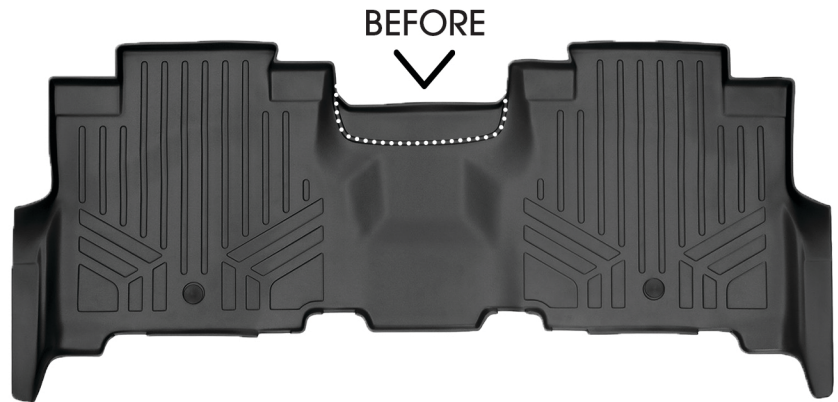

2018 - 2020 Ford Expedition / Lincoln Navigator

TRIM LINE INSTRUCTIONS: Floor Mat trim patterns vary per vehicle make and model.

* Please ensure you are 100% satisfied with your purchase before *
trimming, as this will void your return and warranty

STEP 1:

Remove Floor Mat from box and allow it to lay out in a warm area. This allows the liner to regain it's custom shape after being rolled up for shipping.

STEP 2:

Trim using sharp scissors or a carpenter's knife to cut along crevice in mat to remove area to accommodate vehicles equipped with bench seats.