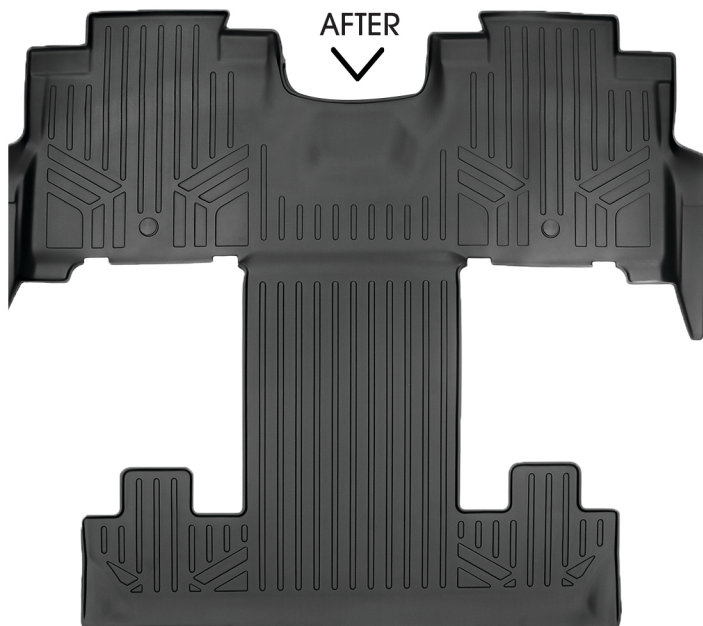

## 2018 - 2020 Ford Expedition / Lincoln Navigator

**TRIM LINE INSTRUCTIONS:** Floor Mat trim patterns vary per vehicle make and model.

\* Please ensure you are 100% satisfied with your purchase before \*  
trimming, as this will void your return and warranty

### STEP 1:

Remove Floor Mat from box and allow it to lay out in a warm area. This allows the liner to regain it's custom shape after being rolled up for shipping.

### STEP 2:

Trim using sharp scissors or a carpenter's knife to cut along crevice in mat to remove area to accommodate vehicles equipped with second row bucket seats.

Smartliner USA

smartlinerusa

Smartliner-USA