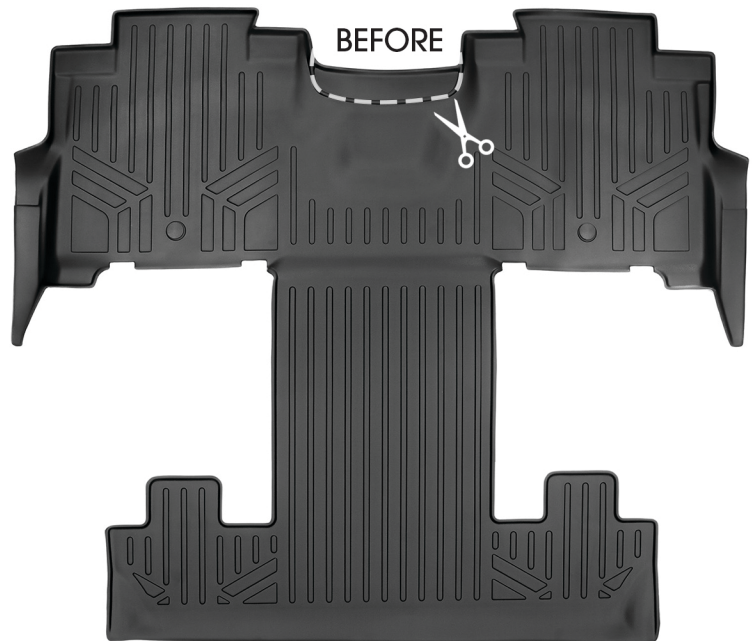

## 2018 - 2020 Ford Expedition / Lincoln Navigator

**TRIM LINE INSTRUCTIONS:** Floor Mat trim patterns vary per vehicle make and model.

\* Please ensure you are 100% satisfied with your purchase before \*  
trimming, as this will void your return and warranty

### STEP 1:

Remove Floor Mat from box and allow it to lay out in a warm area. This allows the liner to regain it's custom shape after being rolled up for shipping.

### STEP 2:

Trim using sharp scissors or a carpenter's knife to cut along crevice in mat to remove area to accommodate vehicles equipped with second row bucket seats.

Smartliner USA

smartlinerusa

Smartliner-USA