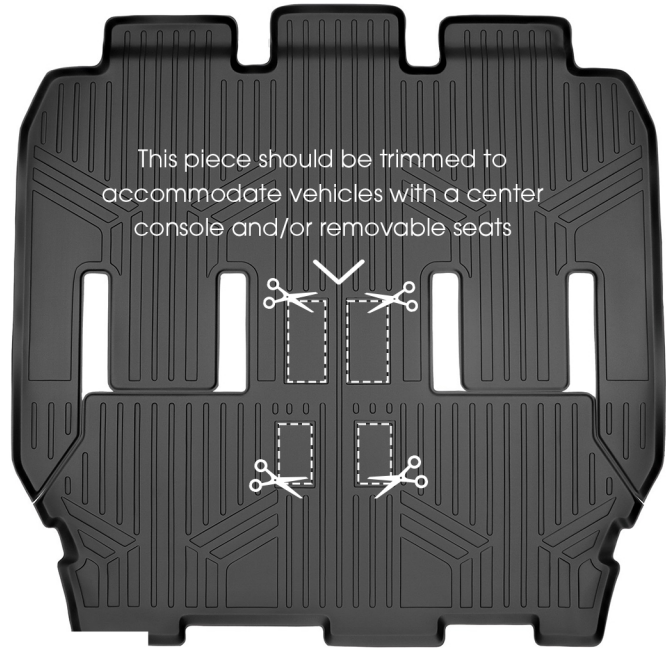

# 2017 - 2020 Chrysler Pacifica/Chrysler Voyager

**TRIM LINE INSTRUCTIONS:** Floor Mat trim patterns vary per vehicle make and model.

\* Please ensure you are 100% satisfied with your purchase before \*  
trimming, as this will void your return and warranty

## STEP 1:

Remove Floor Mat from box and allow it to lay out in a warm area. This allows the liner to regain it's custom shape after being rolled up for shipping.

## STEP 2:

Trim using sharp scissors or a carpenter's knife to cut along crevice in mat to remove area as shown to accommodate vehicles with center console.

smartlinerusa

Smartliner-USA

Smartliner USA