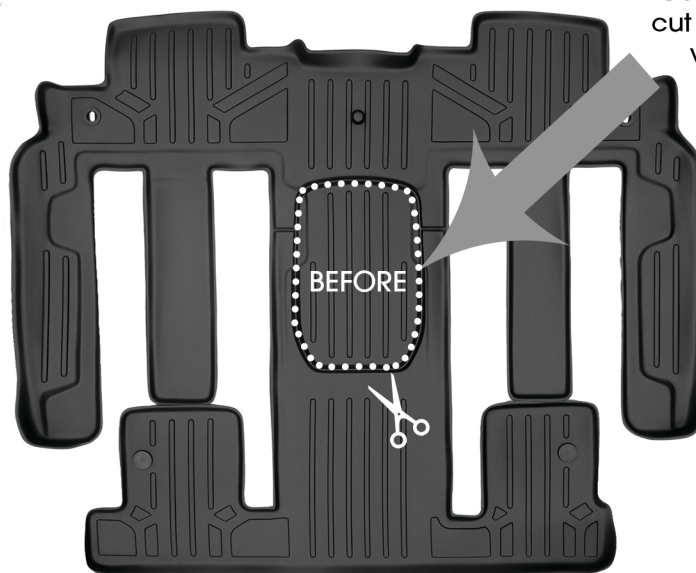

# 2009-2017 Chevy Traverse / 2008-2017 Buick Enclave 2007-2010 Saturn Outlook / 2007-2016 GMC Acadia / 2017 GMC Acadia Limited

**TRIM LINE INSTRUCTIONS:** Floor Mat trim patterns vary per vehicle make and model.

## STEP 1:

Remove Floor Mat from box and allow it to lay out in a warm area. This allows the liner to regain it's custom shape after being rolled up for shipping.

Center of mat should be cut out to accommodate vehicles with center console

## STEP 2:

Trim using sharp scissors or a carpenter's knife to cut along crevice in mat to remove area in center to accommodate vehicles with center console.