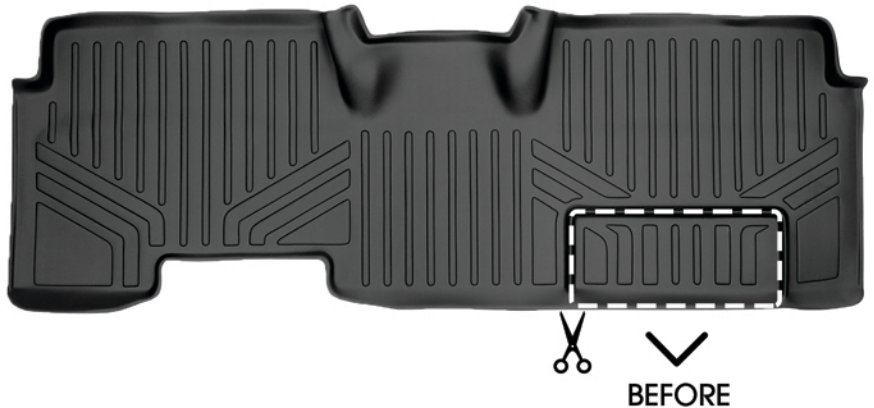

2009 - 2014 Ford F150 Super Cab

TRIM LINE INSTRUCTIONS: Floor Mat trim patterns vary per vehicle make and model.

* Please ensure you are 100% satisfied with your purchase before *
trimming, as this will void your return and warranty

This floor mat is designed to fit
vehicles with flow through console

STEP 1:

Remove Floor Mat from box and allow it to lay out in a warm area. This allows the liner to regain it's custom shape after being rolled up for shipping.

STEP 2:

Trim using sharp scissors or a carpenter's knife to cut along crevice in mat to remove area for vehicles equipped with optional under seat subwoofer