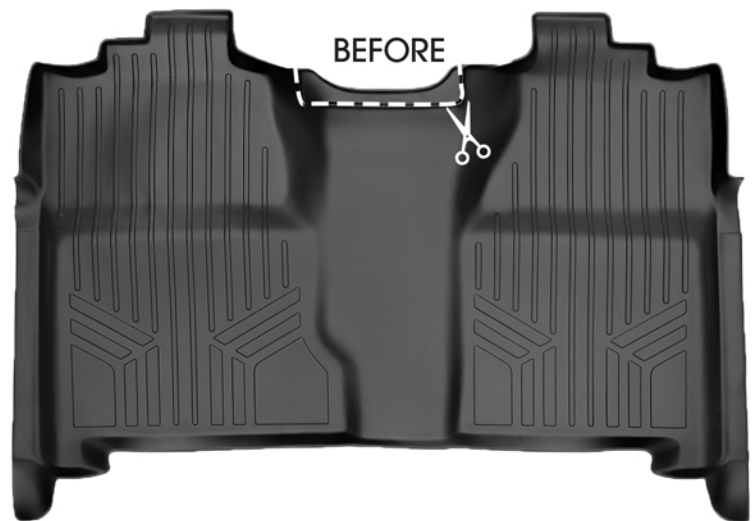

2007 - 2014 Chevrolet Silverado GMC Sierra 1500 / 2500 HD Crew Cab / 3500 HD

(Floor mat designed to fit crew cabs only)

TRIM LINE INSTRUCTIONS: Floor Mat trim patterns vary per vehicle make and model.

* Please ensure you are 100% satisfied with your purchase before *
trimming, as this will void your return and warranty

STEP 1:

Remove Floor Mat from box and allow it to lay out in a warm area. This allows the liner to regain it's custom shape after being rolled up for shipping.

STEP 2:

Untrimmed area can slide under vehicles with center console or can be trimmed by using sharp scissors or a carpenter's knife to cut along crevice in mat to remove area at top for a custom fit.