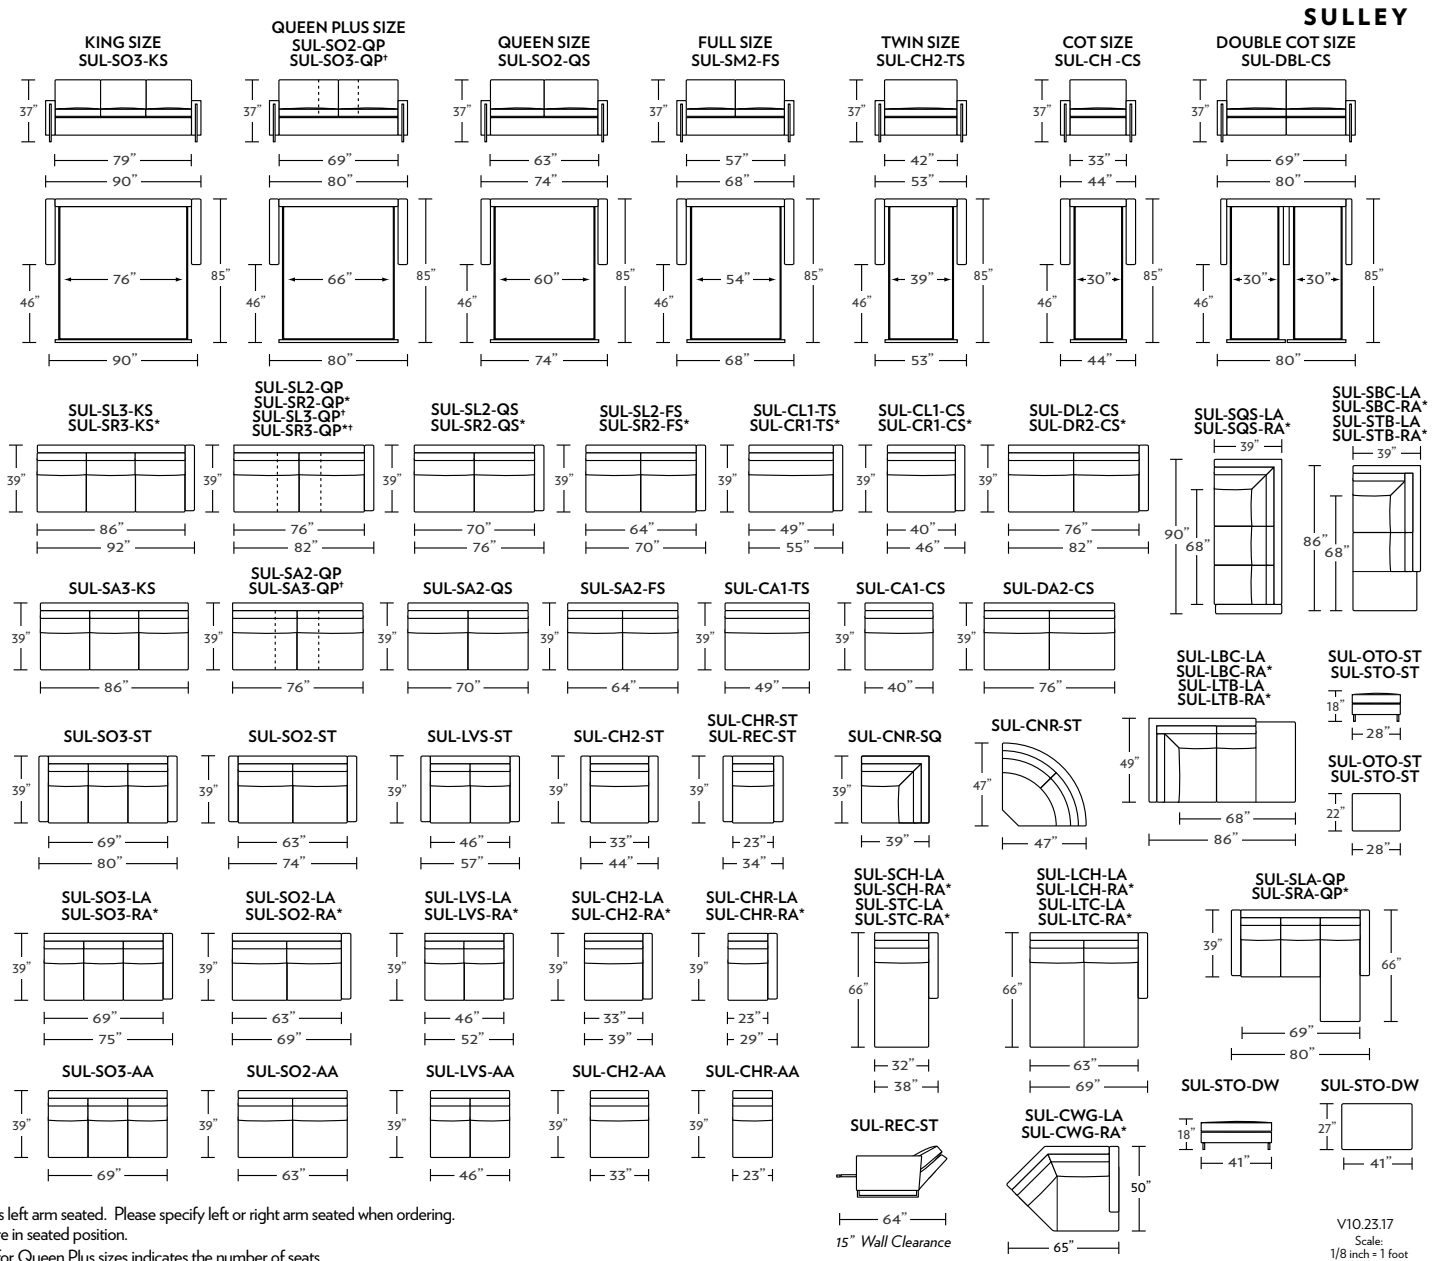

Standard Comfort Sleeper®

Features:

- Featuring the patented Tiffany 24/7™ platform sleep system
- Room to stretch out with true 80 inches of bedroom-length sleeping surface
- Ultimate comfort on four inches of plush, high-density foam mattress
- Zero wall clearance
- Quick-ship delivery
- Double-needle top-stitch
- High-density, high-resiliency foam seat cushions
- Loose back and seat cushions
- Lifetime warranty on frame
- 10-year mechanism warranty
- Brushed stainless steel leg

* Picture shows left arm seated. Please specify left or right arm seated when ordering. All orders are in seated position.
 † Dotted lines for Queen Plus sizes indicates the number of seats.
 All dimensions are approximate and subject to change.