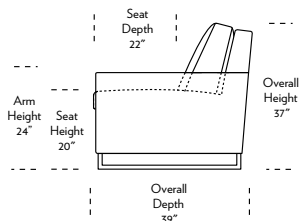

Standard Comfort Sleeper®

Features:

- Featuring the patented Tiffany 24/7™ platform sleep system
- Room to stretch out with true 80 inches of bedroom-length sleeping surface
- Ultimate comfort on four inches of plush, high-density foam mattress
- Zero wall clearance
- Quick-ship delivery
- Double-needle top-stitch
- High-density, high-resiliency foam seat cushions
- Loose back and seat cushions
- Lifetime warranty on frame
- 10-year mechanism warranty
- Brushed stainless steel leg

* Picture shows left arm seated. Please specify left or right arm seated when ordering. All orders are in seated position.
 † Dotted lines for Queen Plus sizes indicates the number of seats.
 All dimensions are approximate and subject to change.