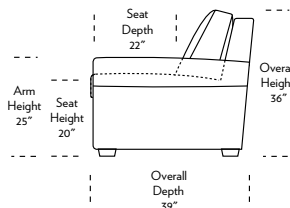

Standard Comfort Sleeper®

Features:

- Featuring the patented Tiffany 24/7™ platform sleep system
- Room to stretch out with true 80 inches of bedroom-length sleeping surface
- Ultimate comfort on five inches of plush, high-density foam mattress
- Under-sofa dust covers keeps dust and dirt from ever touching the mattress
- Zero wall clearance
- Quick-ship delivery
- Double-needle top-stitch
- High-density, high-resiliency foam seat cushions
- Loose back and seat cushions
- Lifetime warranty on frame
- 10-year mechanism warranty

Mattress Options:

- Premier with Crypton™ ticking
- Gel
- Tempur-Pedic®

Options:

- High-density, high-resiliency foam seat cushions encased in down and down back cushions available
- Wood legs available in Acorn, Espresso or Walnut finish
- Nailhead trim available in Antique Brass, Chrome or Pewter finish (arms and deck)

Please use actual leather, fabric, Crypton®, Sunbrella® and Ultrasuede® swatches when specifying furniture as the colors shown may vary due to the printing process.

* Picture shows left arm seated. Please specify left or right arm seated when ordering.

All orders are in seated position.

† Dotted lines for Queen Plus sizes indicates the number of seats.

All dimensions are approximate and subject to change.

Tiffany 24/7™ Convertible mechanism, U.S. Patents #6904628, #8893323, #9468303, #9668585.
Additional patents pending.

V10.23.17
Scale:
1/8 inch = 1 foot

AMERICAN LEATHER
COMFORT SLEEPER™ COLLECTION
Gaines Comfort Sleeper Sofa