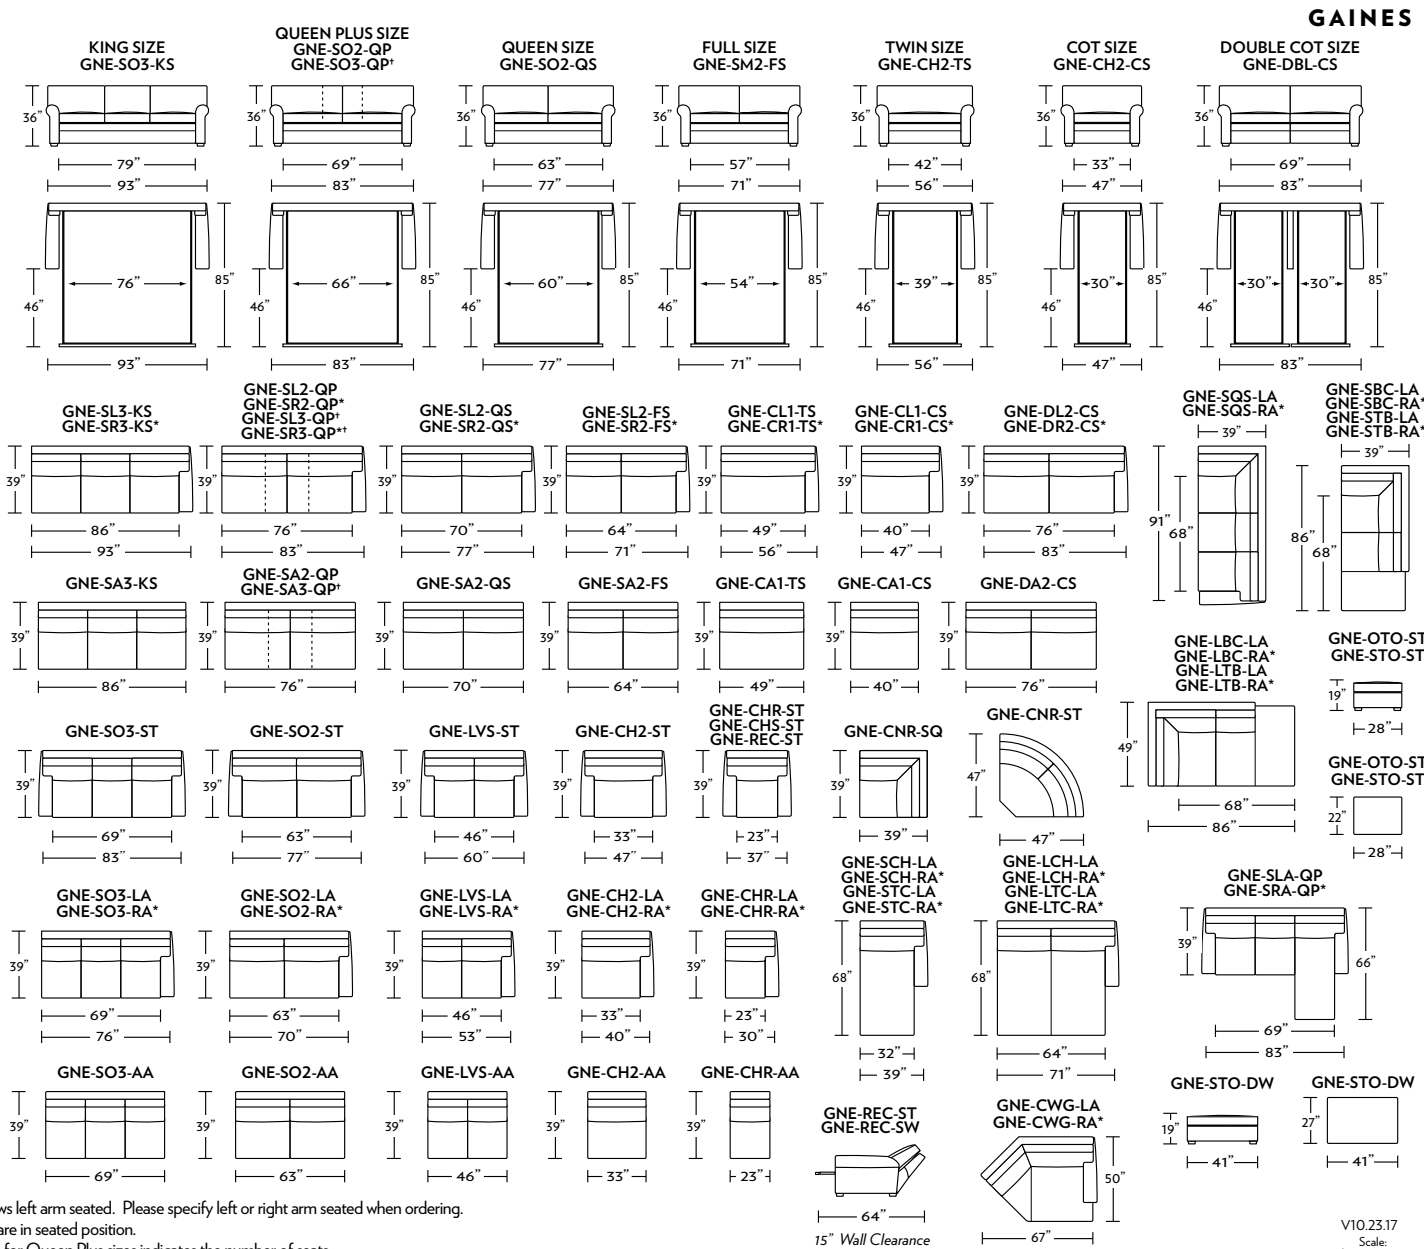

Standard Comfort Sleeper®

Features:

- Featuring the patented Tiffany 24/7™ platform sleep system
- Room to stretch out with true 80 inches of bedroom-length sleeping surface
- Ultimate comfort on five inches of plush, high-density foam mattress
- Under-sofa dust covers keeps dust and dirt from ever touching the mattress
- Zero wall clearance
- Quick-ship delivery
- Double-needle top-stitch
- High-density, high-resiliency foam seat cushions
- Loose back and seat cushions
- Lifetime warranty on frame
- 10-year mechanism warranty

Mattress Options:

- Premier with Crypton™ ticking
- Gel
- Tempur-Pedic®

Options:

- High-density, high-resiliency foam seat cushions encased in down and down back cushions available
- Wood legs available in Acorn, Espresso or Walnut finish
- Nailhead trim available in Antique Brass, Chrome or Pewter finish (arms and deck)

Please use actual leather, fabric, Crypton®, Sunbrella® and Ultrasuede® swatches when specifying furniture as the colors shown may vary due to the printing process.

* Picture shows left arm seated. Please specify left or right arm seated when ordering.

All orders are in seated position.

† Dotted lines for Queen Plus sizes indicates the number of seats.

All dimensions are approximate and subject to change.

Tiffany 24/7™ Convertible mechanism, U.S. Patents #6904628, #8893323, #9468303, #9668585.
Additional patents pending.

V10.23.17
Scale:
1/8 inch = 1 foot

AMERICAN LEATHER
COMFORT SLEEPER™ COLLECTION
Gaines Comfort Sleeper Sofa