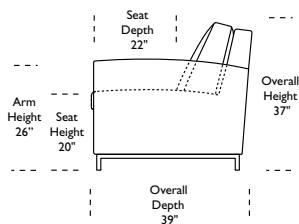

Standard Comfort Sleeper®

Features:

- Featuring the patented Tiffany 24/7™ platform sleep system
- Room to stretch out with true 80 inches of bedroom-length sleeping surface
- Ultimate comfort on four inches of plush, high-density foam mattress
- Zero wall clearance
- Quick-ship delivery
- Single-needle top-stitch
- High-density, high-resiliency foam seat cushions
- Loose back and seat cushions
- Lifetime warranty on frame
- 10-year mechanism warranty
- Brushed metal legs

Please use actual leather, fabric, Crypton®, Sunbrella® and Ultrasuede® swatches when specifying furniture as the colors shown may vary due to the printing process.

* Picture shows left arm seated. Please specify left or right arm seated when ordering. All orders are in seated position.
 † Dotted lines for Queen Plus sizes indicates the number of seats. All dimensions are approximate and subject to change.