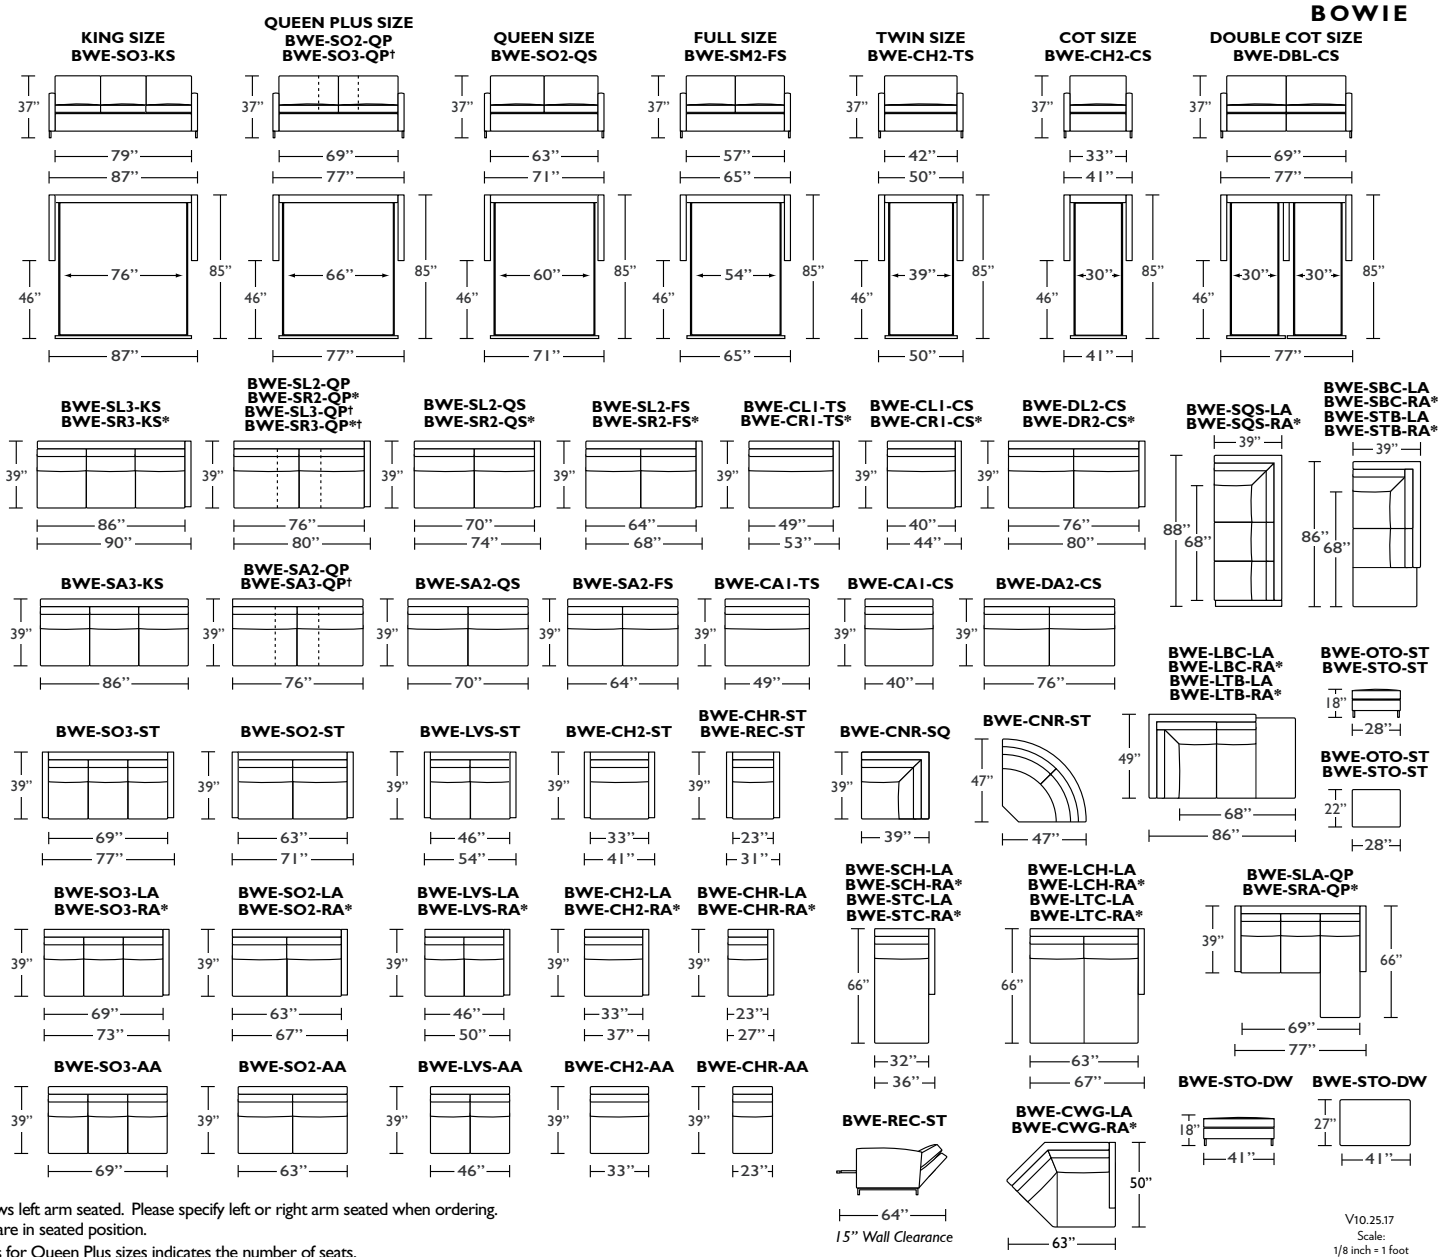

Standard Comfort Sleeper®

Features:

- Featuring the patented Tiffany 24/7™ platform sleep system
- Room to stretch out with true 80 inches of bedroom-length sleeping surface
- Ultimate comfort on four inches of plush, high-density foam mattress
- Zero wall clearance
- Quick-ship delivery
- Single-needle top-stitch
- High-density, high-resiliency foam seat cushions
- Loose back and seat cushions
- Lifetime warranty on frame
- 10-year mechanism warranty
- Brushed metal legs

Please use actual leather, fabric, Crypton®, Sunbrella® and Ultrasuede® swatches when specifying furniture as the colors shown may vary due to the printing process.

* Picture shows left arm seated. Please specify left or right arm seated when ordering. All orders are in seated position.
 † Dotted lines for Queen Plus sizes indicates the number of seats. All dimensions are approximate and subject to change.