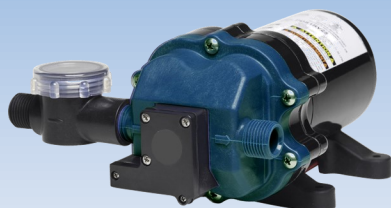

ARTIS vs SHURflo

PDS1-130-1240E

PDS3B-130-1260E

SHURflo Revolution 4008

ARTIS Products —The EVOLUTION in RV Water Pumps

Water Pump MFG.	ARTIS	ARTIS	SHURflo
Model	PDS1-130-1240E	PDS3B-130-1260E	Revolution 4008
GPM	3 GPM	3.2 GPM	3 GPM
Shut Off Pressure	45 PSI	60 PSI	55 PSI
12VDC	✓	✓	✓
Flow Control Technology		✓	✓
Sealed Switch Wires	✓	✓	
Sealed Switch Box	✓	✓	
Marine Design	✓	✓	
80,000 Cycles Rated	✓		
100,000 Cycles Rated		✓	
Ignition Protection	✓	✓	
Sealed Motor	✓	✓	
Low Noise Level	✓	✓	
Epoxy-Coated	✓	✓	
High Flow Rates	✓	✓	
2 Stainless Steel Bearings	✓	✓	
Metal Brush Plate	✓	✓	

2021 Aeroplex Drive North
Elkhart, IN 46514

www.artisproducts.com
P: 574-295-8997

ARTIS Products —The EVOLUTION in RV Water Pumps

NEW SWITCH

- Sealed Wires—Protection against damage to wires and terminals.
- Sealed Switch Box—Protect switch from moisture and flammable fumes from entering into switch.
- Marine Design—Improved performance and longevity
- 100,000 cycle rated—compared to competition at 20,000 to 22,000 cycles.
- Ignition Protection— Artis is the only water pump in the RV industry that offers this protection.

SEALED MOTOR

- Low Noise Level—ARTIS Products water pumps have the lowest rated decibel levels in the industry.
- Epoxy Coated—Marine coating for superior corrosion resistance.
- Higher Flow Rates—Pump Head design coupled with four valves provides extremely efficient water flow.
- 2 Stainless Steel Bearings—Provides less resistance than brass bushings while reducing power consumption.
- Metal Brush Plate—ARTIS Motors are robust in design providing longer life.