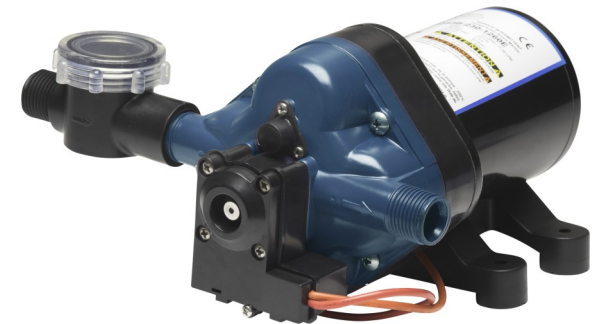

PDS3B-230-1260E

sales@artisproducts.com

Phone: 574-294-8997