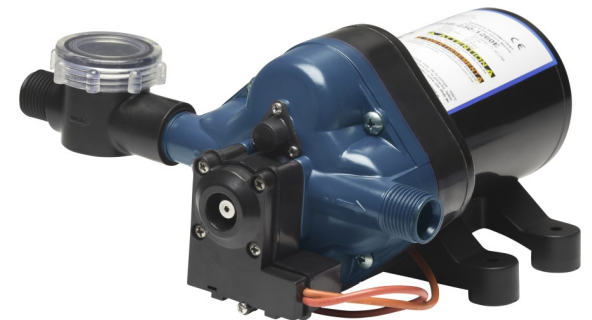

ARTIS Products introduces the NEXT Power Drive Series for Marine use - the PDS3B Pump. The PDS3B Robust Design is a 3 GPM High Pressure 60 PSI fresh water pump for steady flow and consistent pressure.

Features include thermal and over pressure protection, as well as the pump's ability to run dry with no damage.

THE PDS3B has the same foot print as most Marine OEM installed pumps for Direct Replacement.

PDS3B-230-1260E Marine Water Pump

- ◆ Power Drive Series—Low Amp Draw
- ◆ Flow Control Technology—Consistent Flow
- ◆ Back Flow Prevention
- ◆ 12 Volt DC
- ◆ 3 Gallons per Minute
- ◆ 60 PSI
- ◆ Self Priming
- ◆ Low Noise
- ◆ Sealed Motor
- ◆ EPDM Valves—Long Life
- ◆ Dry Running with No Damage
- ◆ Epoxy-Coat—Corrosion Resistances
- ◆ C-UL Approved
- ◆ CE Listed
- ◆ NSF Approved Materials
- ◆ Ignition Protected Certification
- ◆ Multiple Fixture Water Supply
- ◆ Robust Design for Long Life
- ◆ Engineered for Performance
- ◆ Outperforms the Competition
- ◆ 10 Amp Fuse Max.

OEM: PDS3B-230-1260E

Distr.: PDS3B-230-1260EAM

3 GPM—60 PSI—12 Volt DC

ARTIS PRODUCTS

Pump Accessories

Pump Strainers

ARTISSTR01T - 1/2" NPS-M

ARTISSTR01B - 1/2" Barbed End