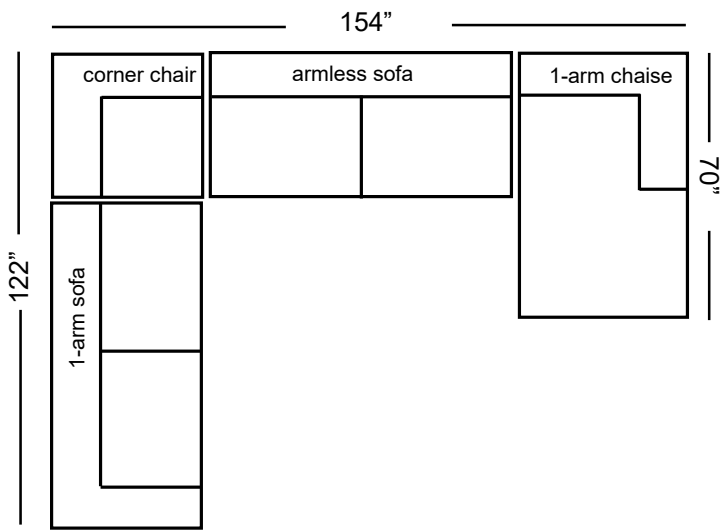

Venetian	Dimensions	Uph. G7	Upgrades	Feather Firm/Loft	Gel Seat	Gel Back	Down Back
One-Arm Sofa	77x45x26	2,135	40 / Grade	240	370	370	370
Armless Sofa	69x45x26	2,135	40 / Grade	240	370	370	370
One-Arm Loveseat	54x45x26	1,825	34 / Grade	210	280	280	280
Armless Loveseat	46x45x26	1,825	34 / Grade	210	280	280	280
One-Arm Chaise	40x70x26	1,825	34 / Grade	210	280	280	280
Bumper Chaise	45x96x26	2,135	40 / Grade	240	370	370	370
One-Arm King Chair	43x45x26	1,665	30 / Grade	140	230	230	230
Armless King Chair	35x45x26	1,665	30 / Grade	140	230	230	230
One-Arm Chair	31x45x26	1,515	26 / Grade	120	200	200	200
Armless Chair	23x45x26	1,515	26 / Grade	120	200	200	200
Corner Chair	45x45x26	1,665	30 / Grade	140	230	230	230
Corner Wedge	54x54x26	1,825	34 / Grade	210	280	280	280
Round Wedge	56x56x26	2,135	40 / Grade	240	370	370	370

Venetian Sectional

Venetian Sectional

harvest