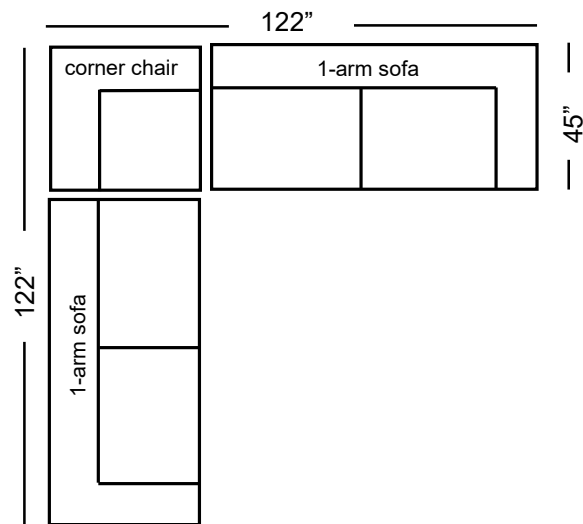

Venetian	Dimensions	Uph. G7	Upgrades	Feather Firm/Loft	Gel Seat	Gel Back	Down Back
One-Arm Sofa	77x45x26	2,135	40 / Grade	240	370	370	370
Armless Sofa	69x45x26	2,135	40 / Grade	240	370	370	370
One-Arm Loveseat	54x45x26	1,825	34 / Grade	210	280	280	280
Armless Loveseat	46x45x26	1,825	34 / Grade	210	280	280	280
One-Arm Chaise	40x70x26	1,825	34 / Grade	210	280	280	280
Bumper Chaise	45x96x26	2,135	40 / Grade	240	370	370	370
One-Arm King Chair	43x45x26	1,665	30 / Grade	140	230	230	230
Armless King Chair	35x45x26	1,665	30 / Grade	140	230	230	230
One-Arm Chair	31x45x26	1,515	26 / Grade	120	200	200	200
Armless Chair	23x45x26	1,515	26 / Grade	120	200	200	200
Corner Chair	45x45x26	1,665	30 / Grade	140	230	230	230
Corner Wedge	54x54x26	1,825	34 / Grade	210	280	280	280
Round Wedge	56x56x26	2,135	40 / Grade	240	370	370	370

Venetian Sectional

Venetian Sectional

harvest