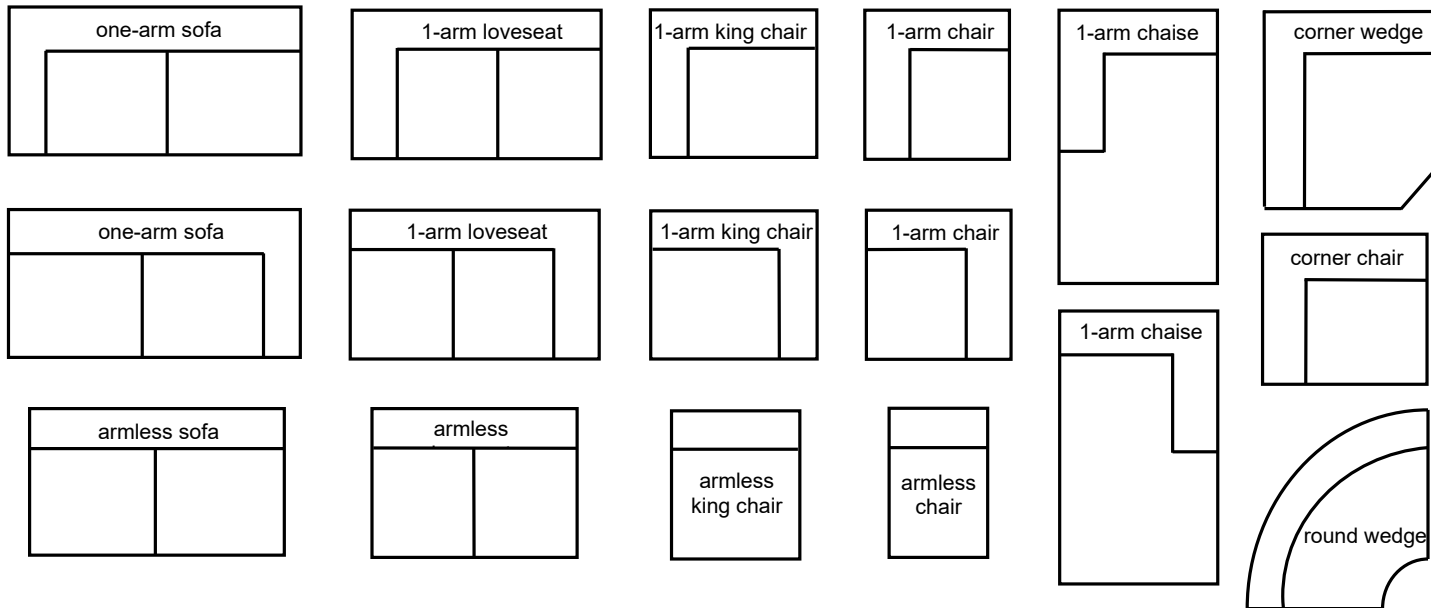

Venetian	Dimensions	Uph. G7	Upgrades	Feather Firm/Loft	Gel Seat	Gel Back	Down Back
One-Arm Sofa	77x45x26	2,135	40 / Grade	240	370	370	370
Armless Sofa	69x45x26	2,135	40 / Grade	240	370	370	370
One-Arm Loveseat	54x45x26	1,825	34 / Grade	210	280	280	280
Armless Loveseat	46x45x26	1,825	34 / Grade	210	280	280	280
One-Arm Chaise	40x70x26	1,825	34 / Grade	210	280	280	280
Bumper Chaise	45x96x26	2,135	40 / Grade	240	370	370	370
One-Arm King Chair	43x45x26	1,665	30 / Grade	140	230	230	230
Armless King Chair	35x45x26	1,665	30 / Grade	140	230	230	230
One-Arm Chair	31x45x26	1,515	26 / Grade	120	200	200	200
Armless Chair	23x45x26	1,515	26 / Grade	120	200	200	200
Corner Chair	45x45x26	1,665	30 / Grade	140	230	230	230
Corner Wedge	54x54x26	1,825	34 / Grade	210	280	280	280
Round Wedge	56x56x26	2,135	40 / Grade	240	370	370	370

Venetian Sectional

Venetian Sectional

harvest