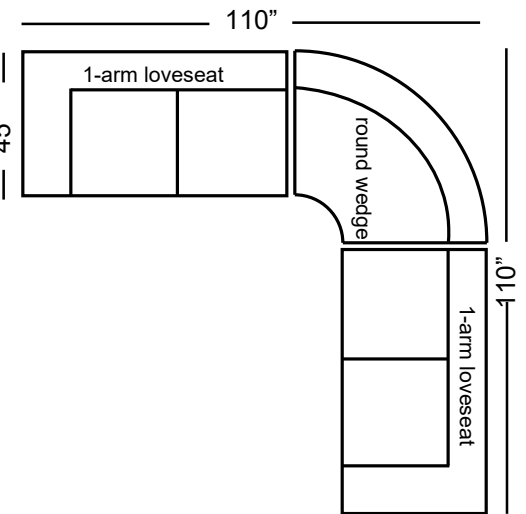

Venetian	Dimensions	Uph. G7	Upgrades	Feather Firm/Loft	Gel Seat	Gel Back	Down Back
One-Arm Sofa	77x45x26	2,135	40 / Grade	240	370	370	370
Armless Sofa	69x45x26	2,135	40 / Grade	240	370	370	370
One-Arm Loveseat	54x45x26	1,825	34 / Grade	210	280	280	280
Armless Loveseat	46x45x26	1,825	34 / Grade	210	280	280	280
One-Arm Chaise	40x70x26	1,825	34 / Grade	210	280	280	280
Bumper Chaise	45x96x26	2,135	40 / Grade	240	370	370	370
One-Arm King Chair	43x45x26	1,665	30 / Grade	140	230	230	230
Armless King Chair	35x45x26	1,665	30 / Grade	140	230	230	230
One-Arm Chair	31x45x26	1,515	26 / Grade	120	200	200	200
Armless Chair	23x45x26	1,515	26 / Grade	120	200	200	200
Corner Chair	45x45x26	1,665	30 / Grade	140	230	230	230
Corner Wedge	54x54x26	1,825	34 / Grade	210	280	280	280
Round Wedge	56x56x26	2,135	40 / Grade	240	370	370	370

Venetian Sectional

Venetian Sectional

harvest