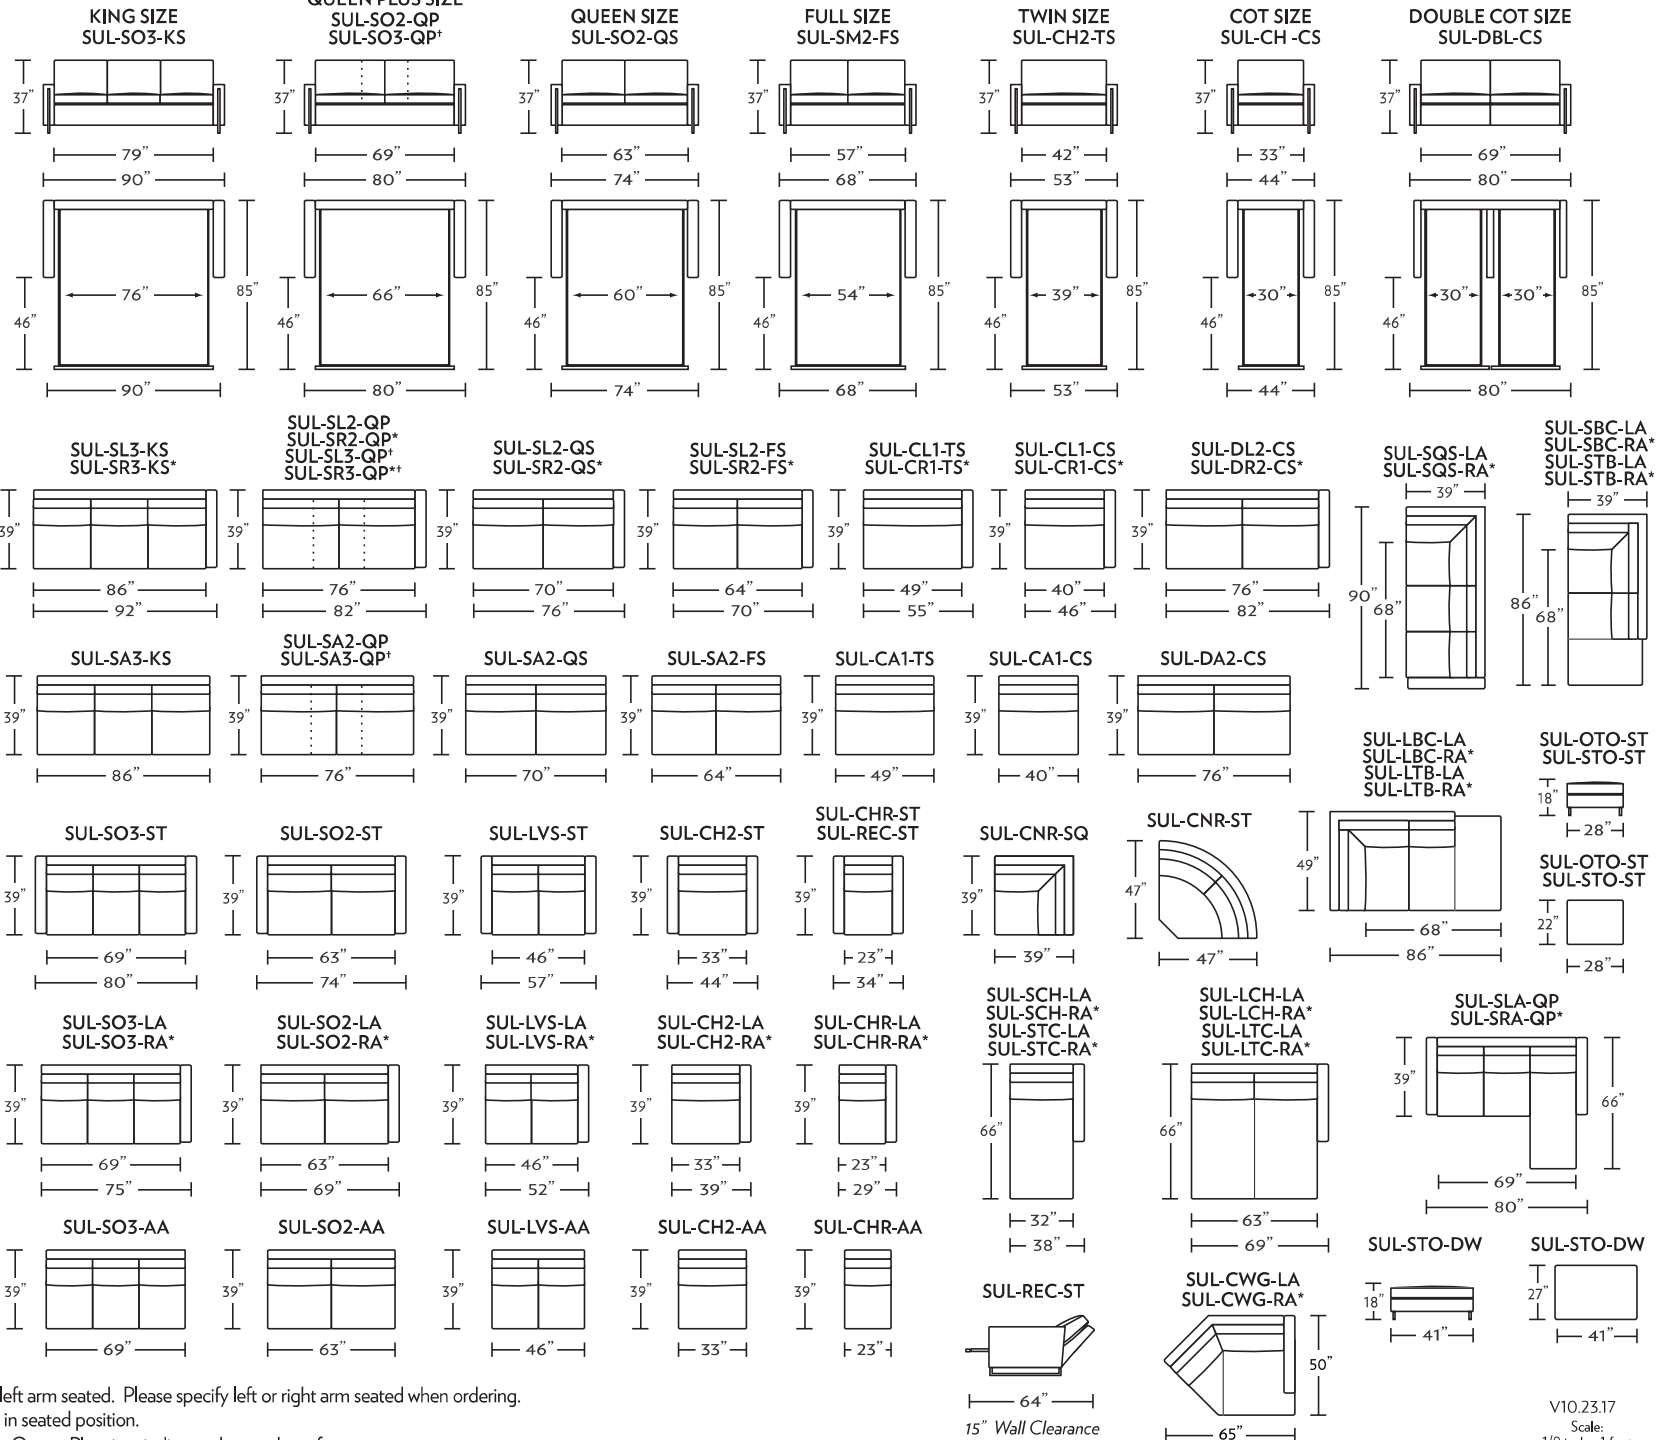

SULLEY

Standard Comfort Sleeper®

Features:

- Featuring the patented Tiffany 24/7™ platform sleep system
- Room to stretch out with true 80 inches of bedroom-length sleeping surface
- Ultimate comfort on four inches of plush, high-density foam mattress
- Zero wall clearance
- Quick-ship delivery
- Double-needle top-stitch
- High-density, high-resiliency foam seat cushions
- Loose back and seat cushions
- Lifetime warranty on frame
- 10-year mechanism warranty
- Brushed stainless steel leg

* Picture shows left arm seated. Please specify left or right arm seated when ordering.
 All orders are in seated position.
 † Dotted lines for Queen Plus sizes indicates the number of seats.
 All dimensions are approximate and subject to change.