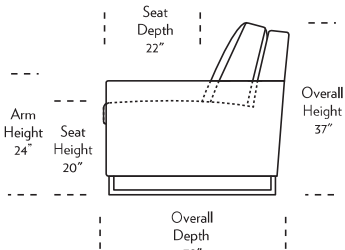

SULLEY

Standard Comfort Sleeper®

Features:

- Featuring the patented Tiffany 24/7™ platform sleep system
- Room to stretch out with true 80 inches of bedroom-length sleeping surface
- Ultimate comfort on four inches of plush, high-density foam mattress
- Zero wall clearance
- Quick-ship delivery
- Double-needle top-stitch
- High-density, high-resiliency foam seat cushions
- Loose back and seat cushions
- Lifetime warranty on frame
- 10-year mechanism warranty
- Brushed stainless steel leg

* Picture shows left arm seated. Please specify left or right arm seated when ordering.
 All orders are in seated position.
 † Dotted lines for Queen Plus sizes indicates the number of seats.
 All dimensions are approximate and subject to change.