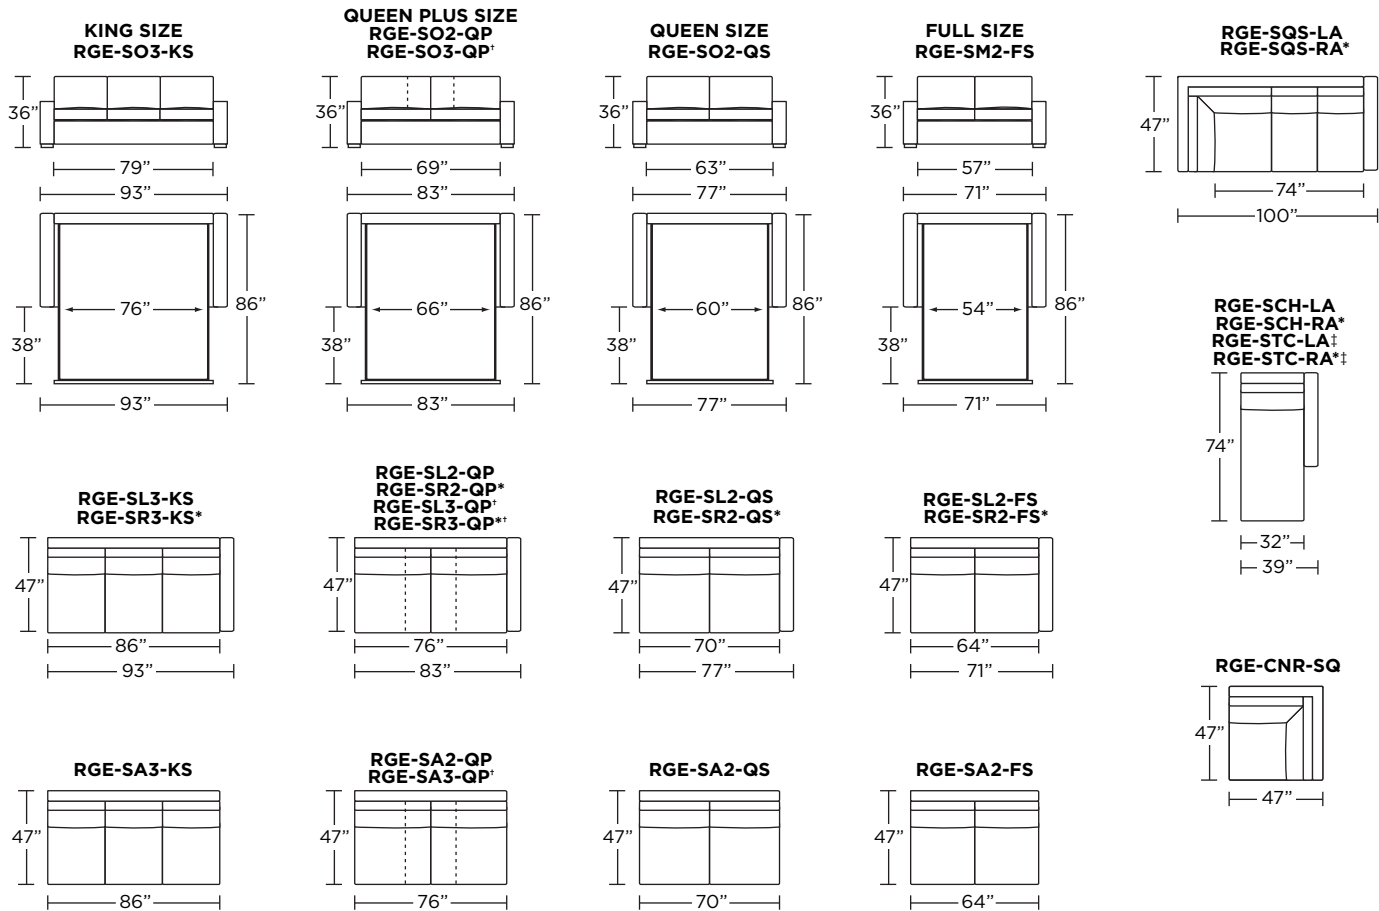

**Standard Comfort Sleeper®**

**Features:**

- Featuring the patented Tiffany 24/7™ platform sleep system
- Room to stretch out with true 80 inches of bedroom-length sleeping surface
- Ultimate comfort on five inches of plush, high-density foam mattress
- Under-sofa dust covers keeps dust and dirt from ever touching the mattress
- Zero wall clearance
- Quick-ship delivery
- High-density, high-resiliency foam seat cushions
- Loose back and seat cushions
- Lifetime warranty on frame
- 10-year mechanism warranty

Please use actual leather, fabric, Crypton®, Sunbrella® and Ultrasuede® swatches when specifying furniture as the colors shown may vary due to the printing process.

\* Picture shows left arm seated. Please specify left or right arm seated when ordering. All orders are in seated position.  
 † Dotted lines for Queen Plus sizes indicates the number of seats. All dimensions are approximate and subject to change.  
 ‡ Chaise lifts up to reveal hidden storage space.