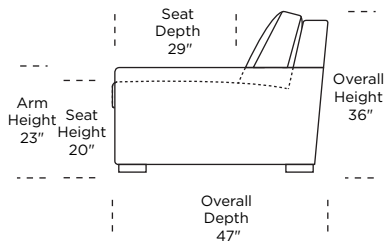

**Standard Comfort Sleeper®**

**Features:**

- Featuring the patented Tiffany 24/7™ platform sleep system
- Room to stretch out with true 80 inches of bedroom-length sleeping surface
- Ultimate comfort on five inches of plush, high-density foam mattress
- Under-sofa dust covers keeps dust and dirt from ever touching the mattress
- Zero wall clearance
- Quick-ship delivery
- High-density, high-resiliency foam seat cushions
- Loose back and seat cushions
- Lifetime warranty on frame
- 10-year mechanism warranty

Please use actual leather, fabric, Crypton®, Sunbrella® and Ultrasuede® swatches when specifying furniture as the colors shown may vary due to the printing process.

\* Picture shows left arm seated. Please specify left or right arm seated when ordering. All orders are in seated position.  
 † Dotted lines for Queen Plus sizes indicates the number of seats. All dimensions are approximate and subject to change.  
 ‡ Chaise lifts up to reveal hidden storage space.