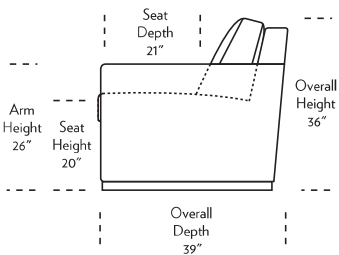

Standard Comfort Sleeper®

Features:

- Featuring the patented Tiffany 24/7™ platform sleep system
- Room to stretch out with true 80 inches of bedroom-length sleeping surface
- Ultimate comfort on five inches of plush, high-density foam mattress
- Under-sofa dust covers keeps dust and dirt from ever touching the mattress
- Zero wall clearance
- Quick-ship delivery
- Single-needle top-stitch
- High-density, high-resiliency foam seat cushions
- Loose back and seat cushions
- Lifetime warranty on frame
- 10-year mechanism warranty

Mattress Options:

- Premier with Crypton® ticking
- Gel
- Tempur-Pedic®

Options:

- High-density, high-resiliency foam seat cushions encased in down and down back cushions available
- Wood legs available in Acorn, Espresso or Walnut finish
- Nailhead trim available in Antique Brass, Chrome or Pewter finish (deck only)

Please use actual leather, fabric, Crypton®, Sunbrella® and Ultrasuede® swatches when specifying furniture as the colors shown may vary due to the printing process.

* Picture shows left arm seated. Please specify left or right arm seated when ordering.

All orders are in seated position.

† Dotted lines for Queen Plus sizes indicates the number of seats.

All dimensions are approximate and subject to change.