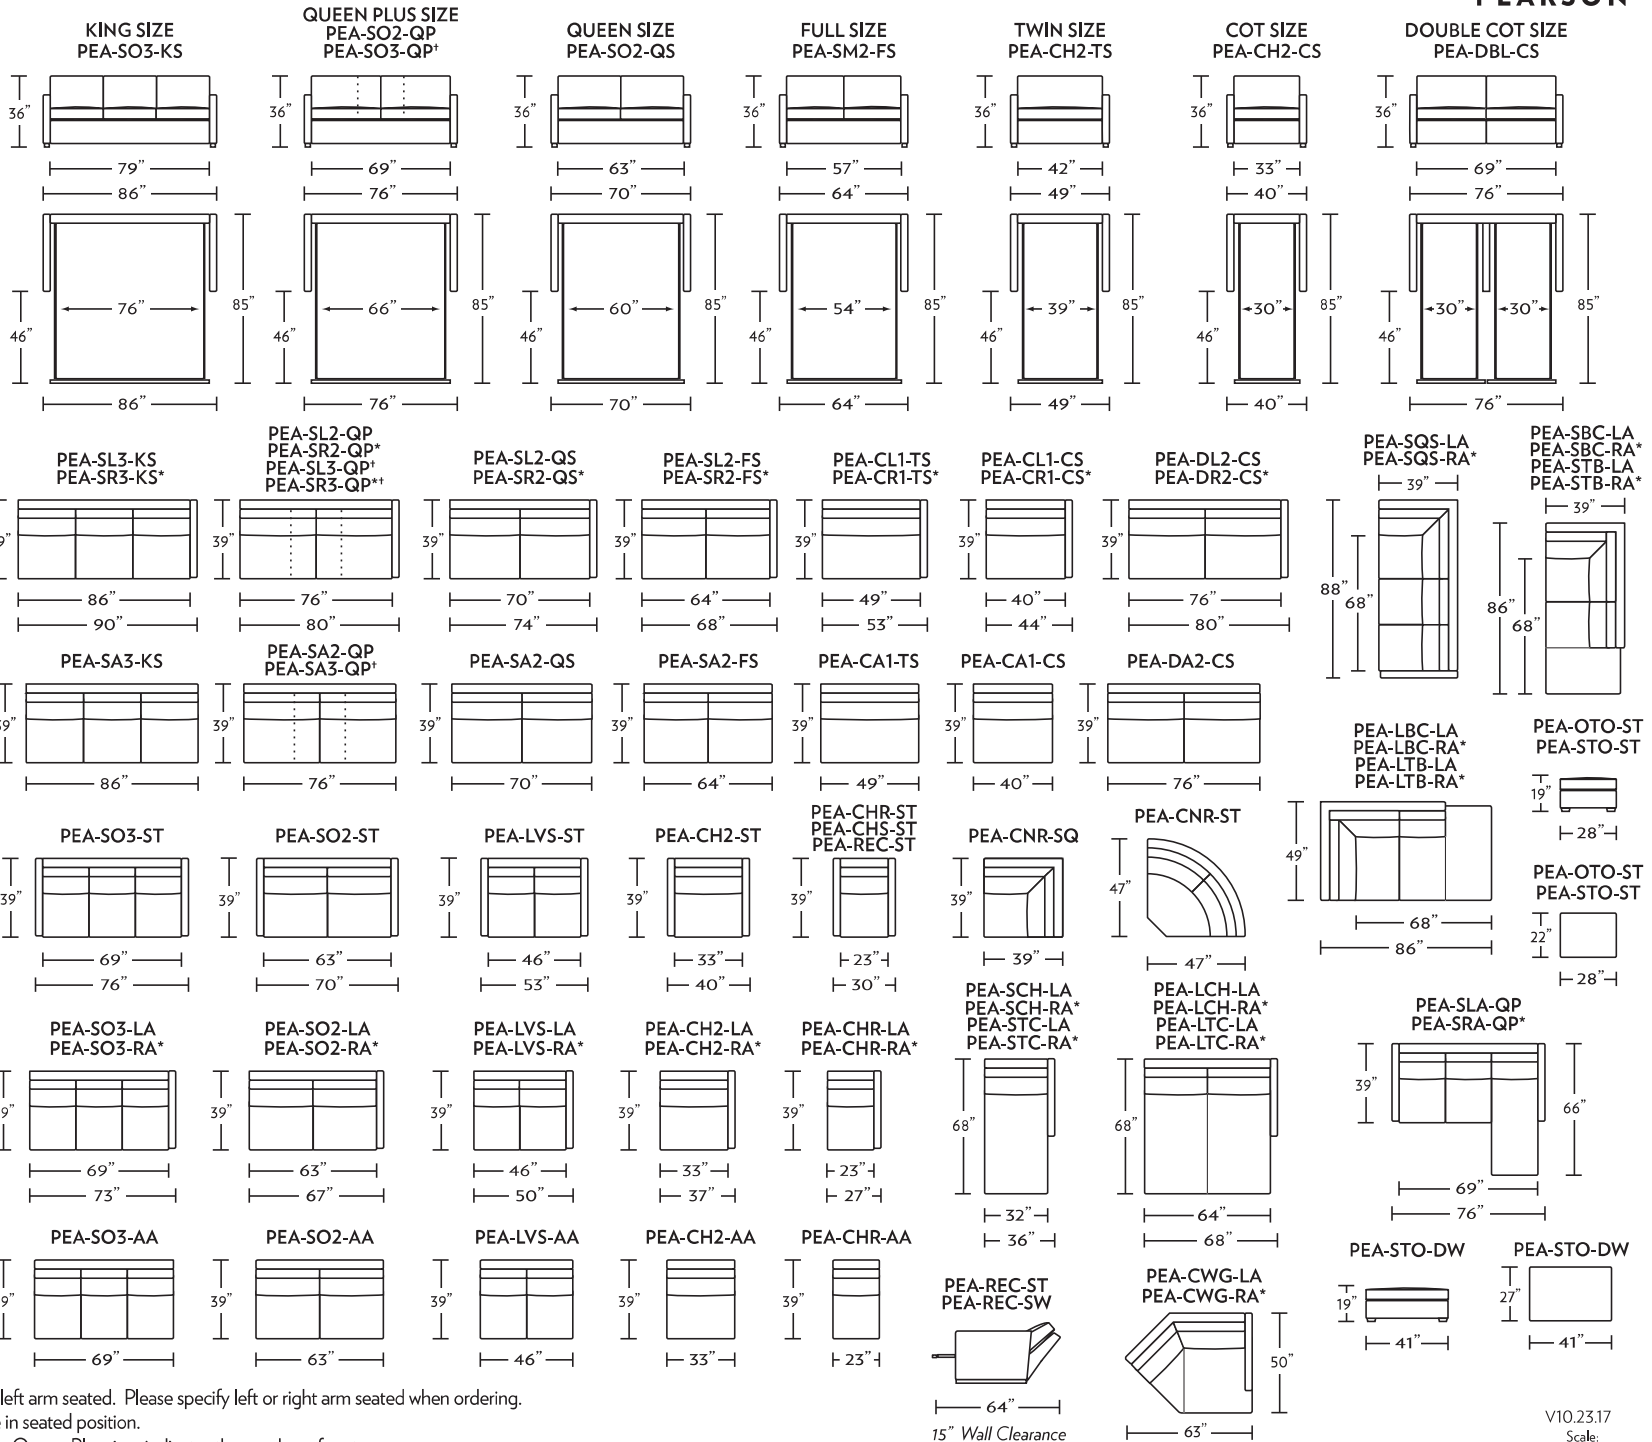

Standard Comfort Sleeper®

Features:

- Featuring the patented Tiffany 24/7™ platform sleep system
- Room to stretch out with true 80 inches of bedroom-length sleeping surface
- Ultimate comfort on five inches of plush, high-density foam mattress
- Under-sofa dust covers keeps dust and dirt from ever touching the mattress
- Zero wall clearance
- Quick-ship delivery
- Single-needle top-stitch
- High-density, high-resiliency foam seat cushions
- Loose back and seat cushions
- Lifetime warranty on frame
- 10-year mechanism warranty

Please use actual leather, fabric, Crypton®, Sunbrella® and Ultrasuede® swatches when specifying furniture as the colors shown may vary due to the printing process.

* Picture shows left arm seated. Please specify left or right arm seated when ordering.

All orders are in seated position.

† Dotted lines for Queen Plus sizes indicates the number of seats.

All dimensions are approximate and subject to change.