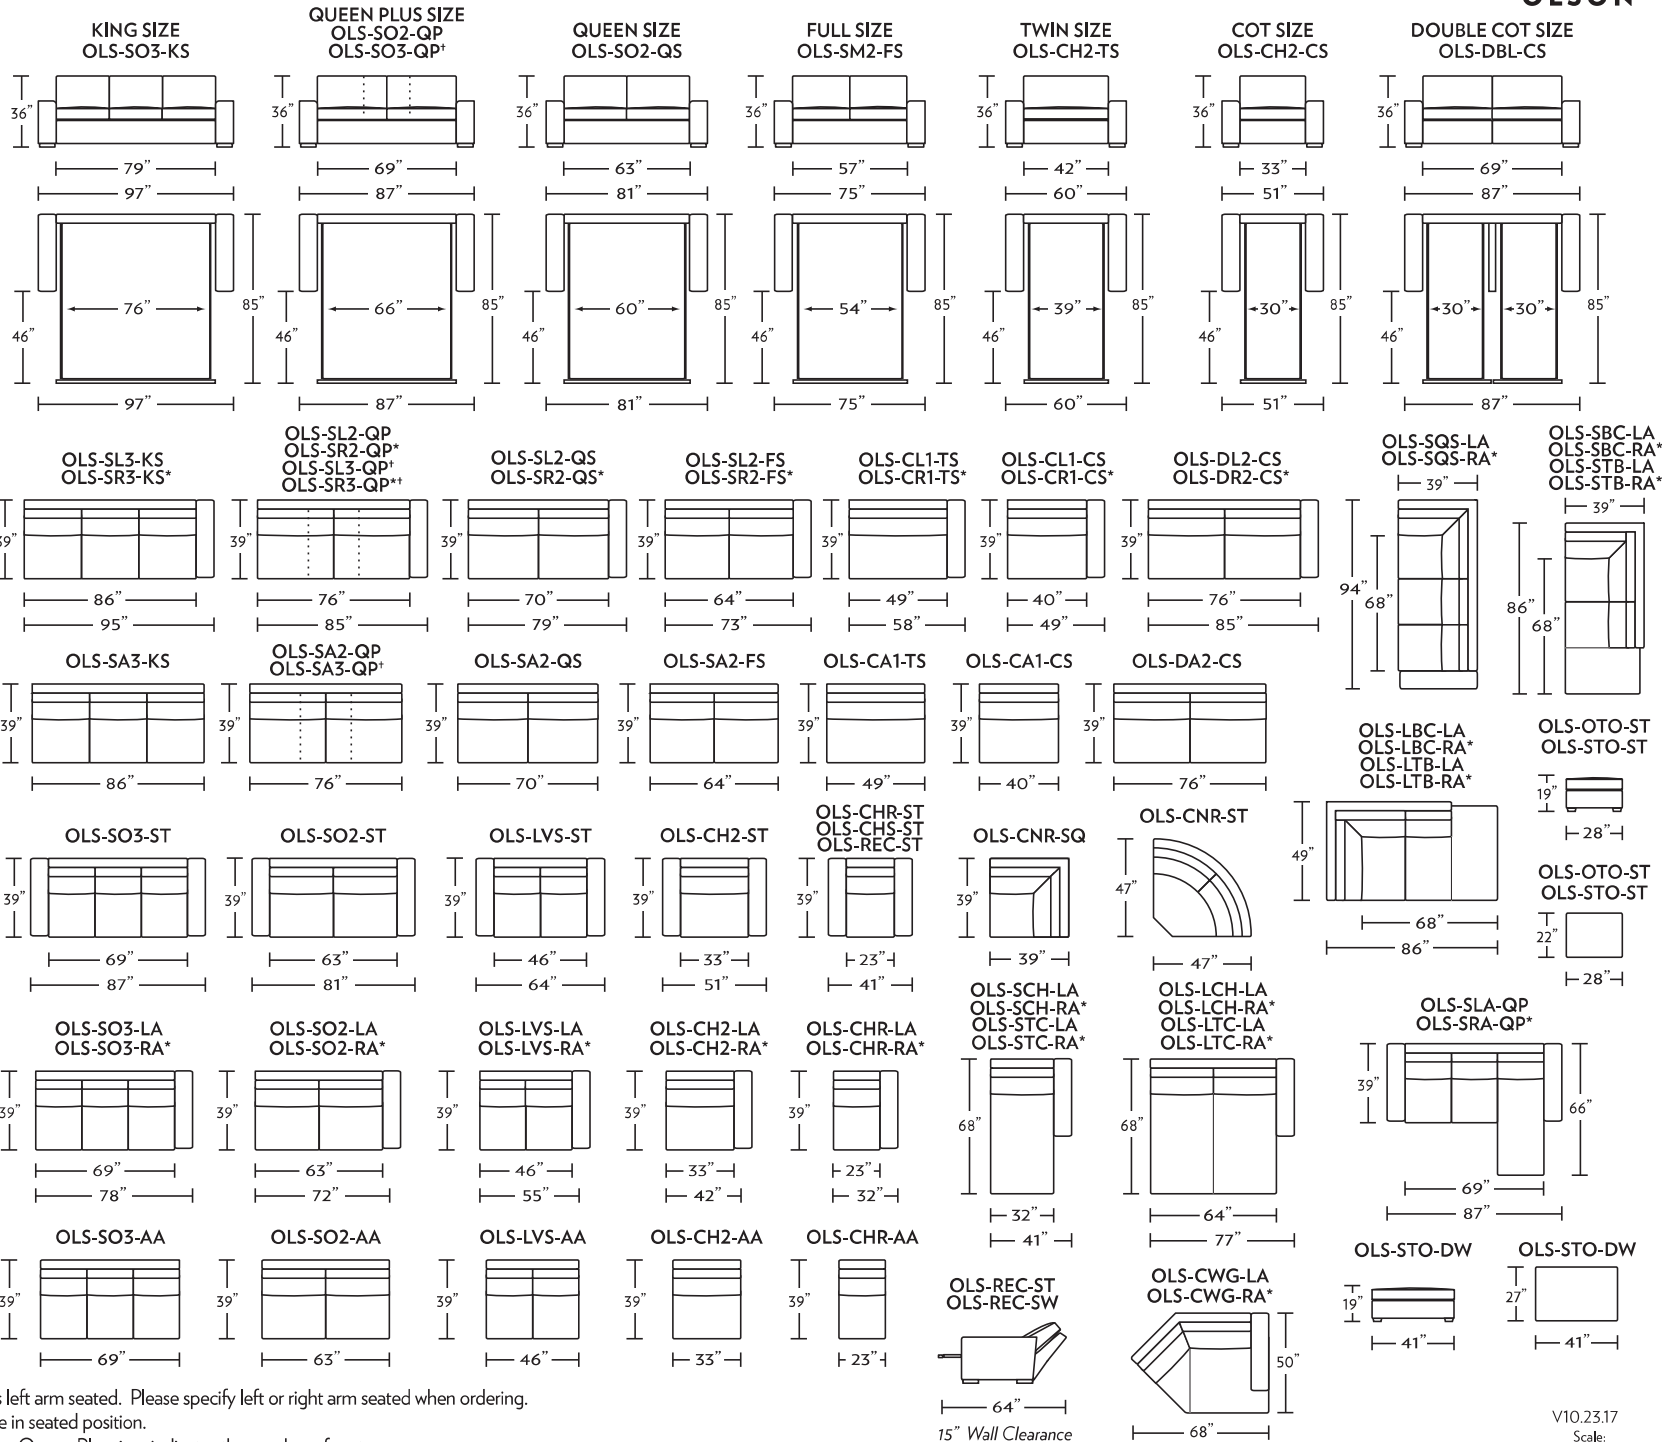

OLSON

Standard Comfort Sleeper®

Features:

- Featuring the patented Tiffany 24/7™ platform sleep system
- Room to stretch out with true 80 inches of bedroom-length sleeping surface
- Ultimate comfort on five inches of plush, high-density foam mattress
- Under-sofa dust covers keeps dust and dirt from ever touching the mattress
- Zero wall clearance
- Quick-ship delivery
- Double-needle top-stitch
- High-density, high-resiliency foam seat cushions
- Loose back and seat cushions
- Lifetime warranty on frame
- 10-year mechanism warranty

Mattress Options:

- Premier with Crypton® ticking
- Gel
- Tempur-Pedic®

Options:

- High-density, high-resiliency foam seat cushions encased in down and down back cushions available
- Wood legs available in Acorn, Espresso or Walnut finish
- Nailhead trim available in Antique Brass, Chrome or Pewter finish (deck only)

Please use actual leather, fabric, Crypton®, Sunbrella® and Ultrasuede® swatches when specifying furniture as the colors shown may vary due to the printing process.

* Picture shows left arm seated. Please specify left or right arm seated when ordering.

All orders are in seated position.

† Dotted lines for Queen Plus sizes indicates the number of seats.

All dimensions are approximate and subject to change.

15" Wall Clearance

V10.2317
Scale:
1/8 inch = 1 foot