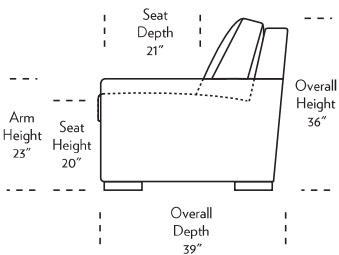

OLSON

Standard Comfort Sleeper®

Features:

- Featuring the patented Tiffany 24/7™ platform sleep system
- Room to stretch out with true 80 inches of bedroom-length sleeping surface
- Ultimate comfort on five inches of plush, high-density foam mattress
- Under-sofa dust covers keeps dust and dirt from ever touching the mattress
- Zero wall clearance
- Quick-ship delivery
- Double-needle top-stitch
- High-density, high-resiliency foam seat cushions
- Loose back and seat cushions
- Lifetime warranty on frame
- 10-year mechanism warranty

Mattress Options:

- Premier with Crypton® ticking
- Gel
- Tempur-Pedic®

Options:

- High-density, high-resiliency foam seat cushions encased in down and down back cushions available
- Wood legs available in Acorn, Espresso or Walnut finish
- Nailhead trim available in Antique Brass, Chrome or Pewter finish (deck only)

Please use actual leather, fabric, Crypton®, Sunbrella® and Ultrasuede® swatches when specifying furniture as the colors shown may vary due to the printing process.

* Picture shows left arm seated. Please specify left or right arm seated when ordering.

All orders are in seated position.

† Dotted lines for Queen Plus sizes indicates the number of seats.

All dimensions are approximate and subject to change.

15" Wall Clearance

V10.2317
Scale:
1/8 inch = 1 foot