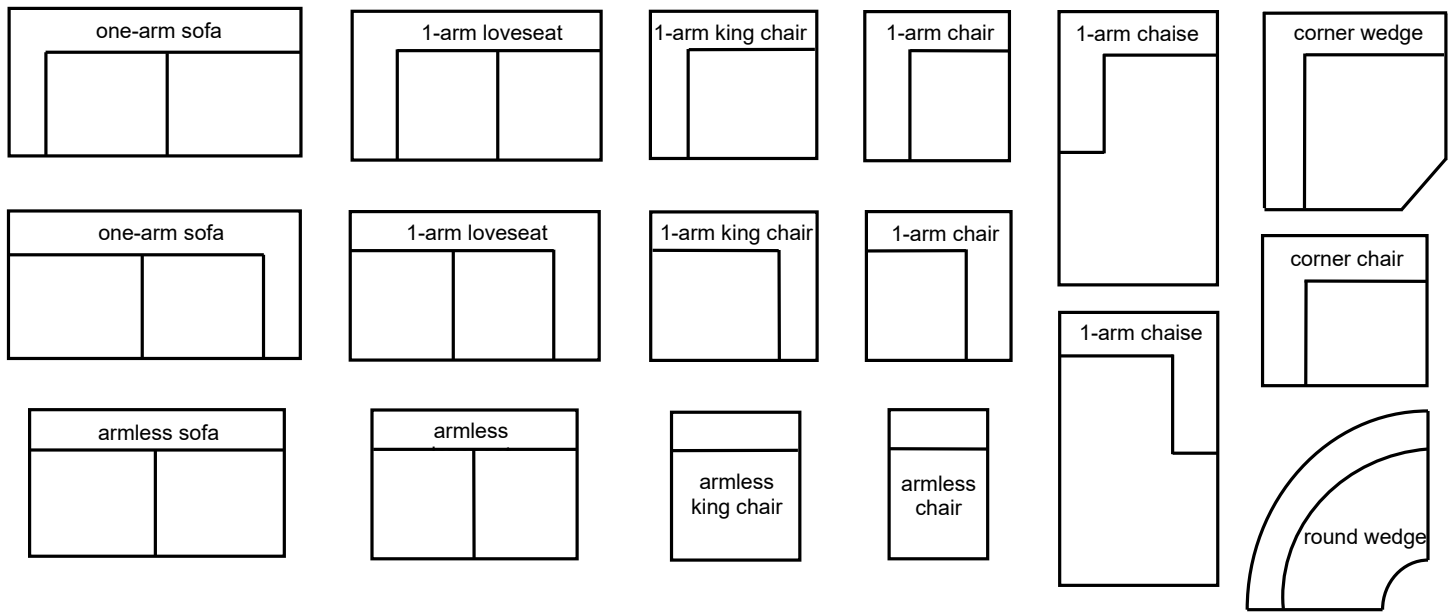

Napa	Dimensions	Uph. G7	Upgrades	Feather Firm/Loft	Gel Seat	Gel Back	Down Back
One-Arm Sofa	75x40x29	1,825	40 / Grade	240	370	370	370
Armless Sofa	69x40x29	1,825	40 / Grade	240	370	370	370
One-Arm Loveseat	52x40x29	1,575	34 / Grade	210	280	280	280
Armless Loveseat	46x40x29	1,575	34 / Grade	210	280	280	280
One-Arm Chaise	40x65x29	1,575	34 / Grade	210	280	280	280
Bumper Chaise	40x84x29	1,825	40 / Grade	240	370	370	370
One-Arm King Chair	41x40x29	1,445	30 / Grade	140	230	230	230
Armless King Chair	35x40x29	1,445	30 / Grade	140	230	230	230
One-Arm Chair	29x40x29	1,315	26 / Grade	120	200	200	200
Armless Chair	23x40x29	1,315	26 / Grade	120	200	200	200
Corner Chair	40x40x29	1,445	30 / Grade	140	230	230	230
Corner Wedge	50x50x29	1,575	34 / Grade	210	280	280	280
Round Wedge	52x52x29	1,825	40 / Grade	240	370	370	370

# Sectional