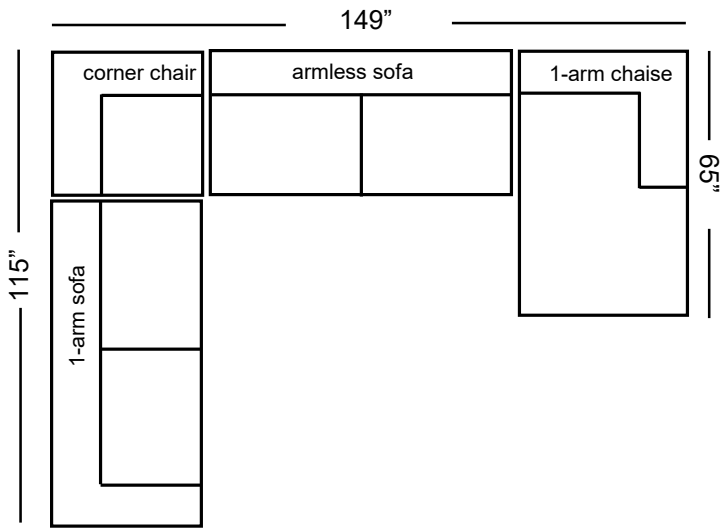

Napa

Sectional

harvest