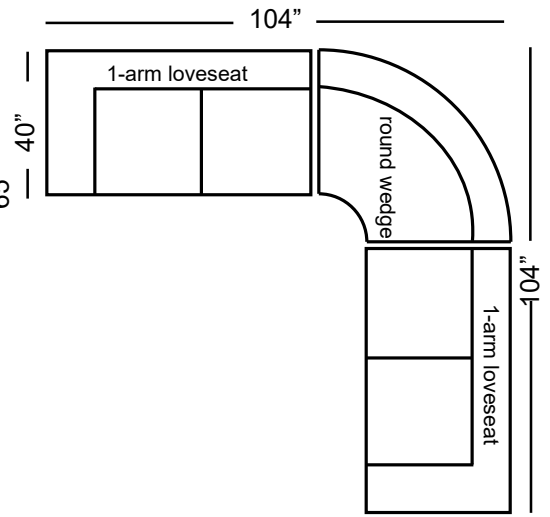

Napa

Sectional

harvest