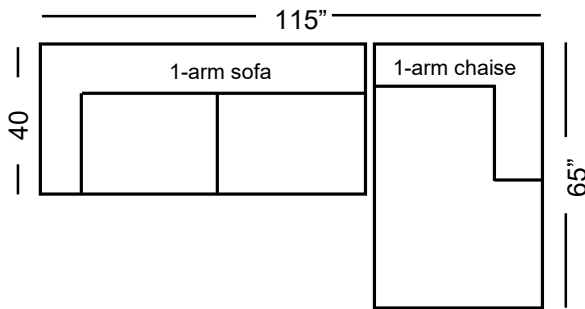

Napa

Sectional

harvest