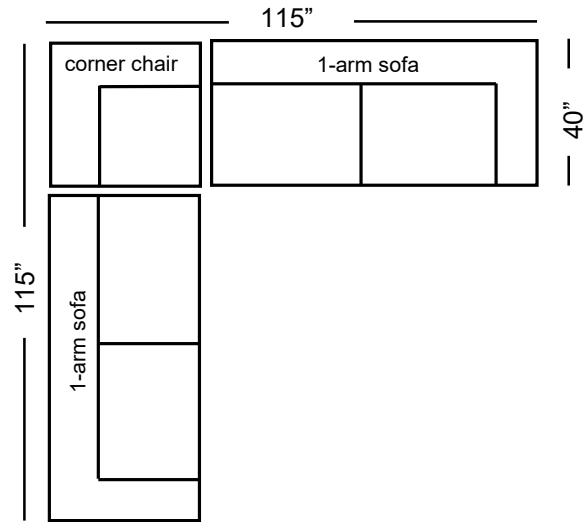

Napa

Sectional

harvest