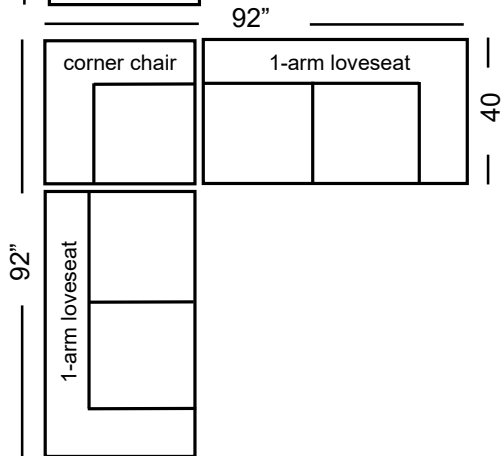

Napa

Sectional

harvest