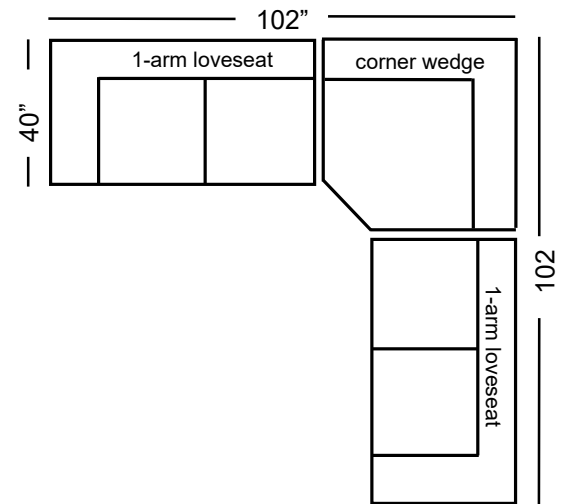

Napa

Sectional

harvest