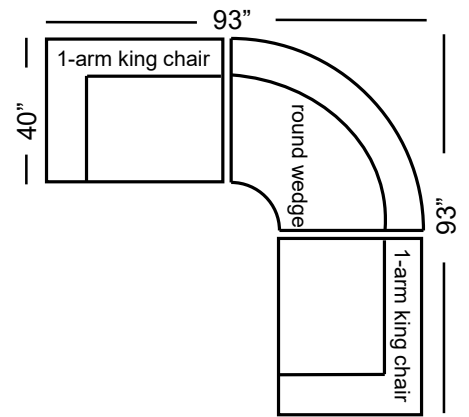

Napa

Sectional

harvest