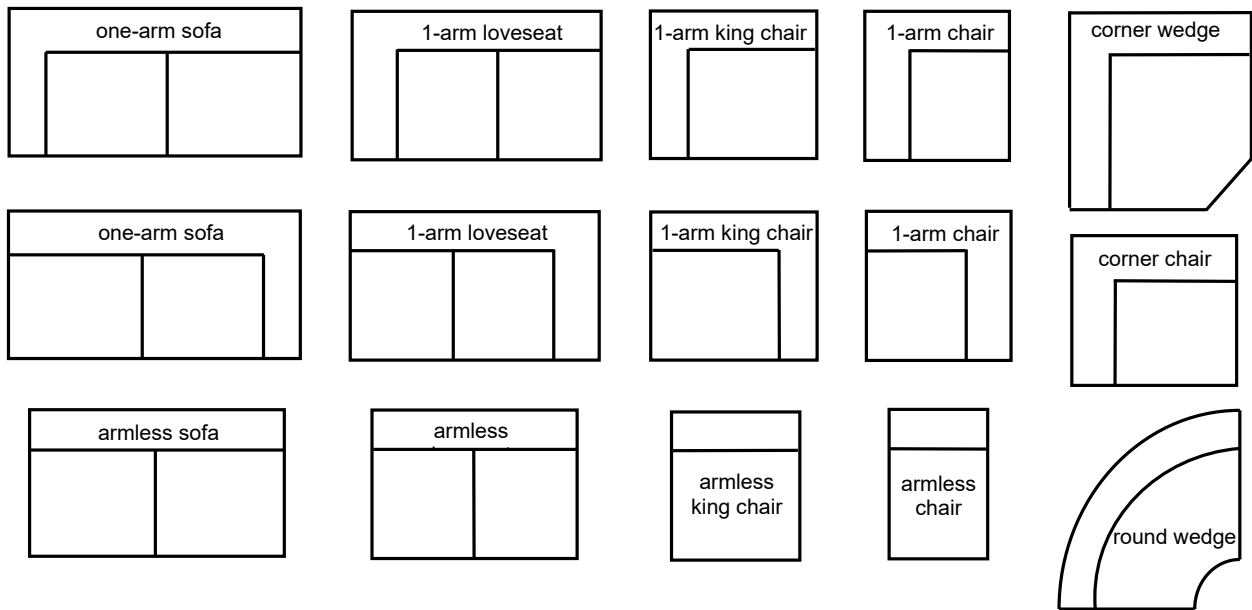

Monte Carlo	Dimensions	Uph. G7	Upgrades	Feather Firm/Loft	Gel Seat	Gel Back	Down Pillows
One-Arm Sofa	80x42x36	2,435	40 / Grade	240	370	370	370
Armless Sofa	69x42x36	2,435	40 / Grade	240	370	370	370
One-Arm Loveseat	57x42x36	2,065	34 / Grade	210	280	280	280
Armless Loveseat	46x42x36	2,065	34 / Grade	210	280	280	280
One-Arm King Chair	46x42x36	1,885	30 / Grade	120	200	200	200
Armless King Chair	35x42x36	1,885	30 / Grade	140	230	230	230
One-Arm Chair	34x42x36	1,705	26 / Grade	120	200	200	200
Armless Chair	23x42x36	1,705	26 / Grade	120	200	200	200
Corner Chair	42x42x36	1,885	30 / Grade	140	230	230	230
Corner Wedge	52x52x36	2,065	34 / Grade	210	280	280	280

Monte Carlo Sectional