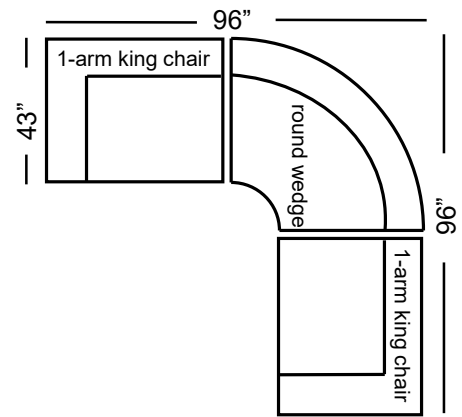

Max	Dimensions	Uph. G7	Upgrades	Feather Firm/Loft	Gel Seat	Gel Back	Down Back
One-Arm Sofa	75x43x34	1,935	40 / Grade	240	370	370	370
Armless Sofa	69x43x34	1,935	40 / Grade	240	370	370	370
One-Arm Loveseat	52x43x34	1,665	34 / Grade	210	280	280	280
Armless Loveseat	46x43x34	1,665	34 / Grade	210	280	280	280
One-Arm Chaise	40x68x34	1,665	34 / Grade	210	280	280	280
Bumper Chaise	43x84x34	1,935	40 / Grade	240	370	370	370
One-Arm King Chair	41x43x34	1,525	30 / Grade	140	230	230	230
Armless King Chair	35x43x34	1,525	30 / Grade	140	230	230	230
One-Arm Chair	29x43x34	1,385	26 / Grade	120	200	200	200
Armless Chair	23x43x34	1,385	26 / Grade	120	200	200	200
Corner Chair	43x43x34	1,525	30 / Grade	140	230	230	230
Corner Wedge	53x53x34	1,665	34 / Grade	210	280	280	280
Round Wedge	55x55x34	1,935	40 / Grade	240	370	370	370

# Max Sectional

# Max Sectional harvest