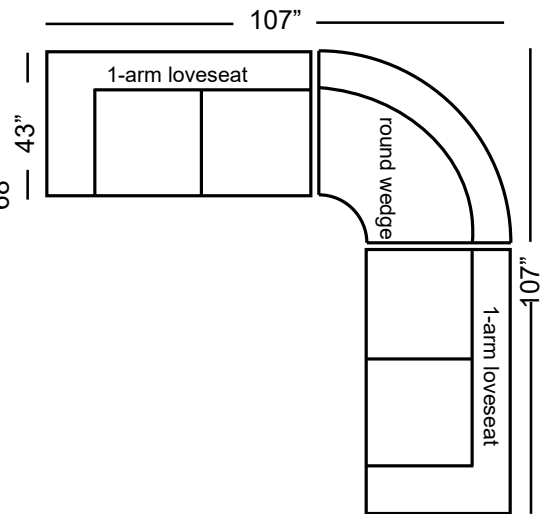

Max	Dimensions	Uph. G7	Upgrades	Feather Firm/Loft	Gel Seat	Gel Back	Down Back
One-Arm Sofa	75x43x34	1,935	40 / Grade	240	370	370	370
Armless Sofa	69x43x34	1,935	40 / Grade	240	370	370	370
One-Arm Loveseat	52x43x34	1,665	34 / Grade	210	280	280	280
Armless Loveseat	46x43x34	1,665	34 / Grade	210	280	280	280
One-Arm Chaise	40x68x34	1,665	34 / Grade	210	280	280	280
Bumper Chaise	43x84x34	1,935	40 / Grade	240	370	370	370
One-Arm King Chair	41x43x34	1,525	30 / Grade	140	230	230	230
Armless King Chair	35x43x34	1,525	30 / Grade	140	230	230	230
One-Arm Chair	29x43x34	1,385	26 / Grade	120	200	200	200
Armless Chair	23x43x34	1,385	26 / Grade	120	200	200	200
Corner Chair	43x43x34	1,525	30 / Grade	140	230	230	230
Corner Wedge	53x53x34	1,665	34 / Grade	210	280	280	280
Round Wedge	55x55x34	1,935	40 / Grade	240	370	370	370

# Max Sectional

# Max Sectional harvest