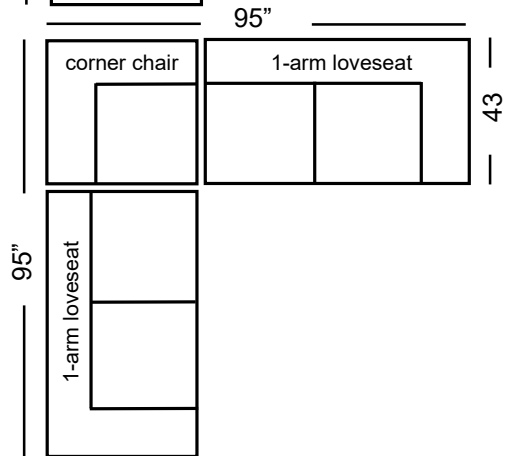

Max	Dimensions	Uph. G7	Upgrades	Feather Firm/Loft	Gel Seat	Gel Back	Down Back
One-Arm Sofa	75x43x34	1,935	40 / Grade	240	370	370	370
Armless Sofa	69x43x34	1,935	40 / Grade	240	370	370	370
One-Arm Loveseat	52x43x34	1,665	34 / Grade	210	280	280	280
Armless Loveseat	46x43x34	1,665	34 / Grade	210	280	280	280
One-Arm Chaise	40x68x34	1,665	34 / Grade	210	280	280	280
Bumper Chaise	43x84x34	1,935	40 / Grade	240	370	370	370
One-Arm King Chair	41x43x34	1,525	30 / Grade	140	230	230	230
Armless King Chair	35x43x34	1,525	30 / Grade	140	230	230	230
One-Arm Chair	29x43x34	1,385	26 / Grade	120	200	200	200
Armless Chair	23x43x34	1,385	26 / Grade	120	200	200	200
Corner Chair	43x43x34	1,525	30 / Grade	140	230	230	230
Corner Wedge	53x53x34	1,665	34 / Grade	210	280	280	280
Round Wedge	55x55x34	1,935	40 / Grade	240	370	370	370

# Max Sectional

# Max Sectional harvest