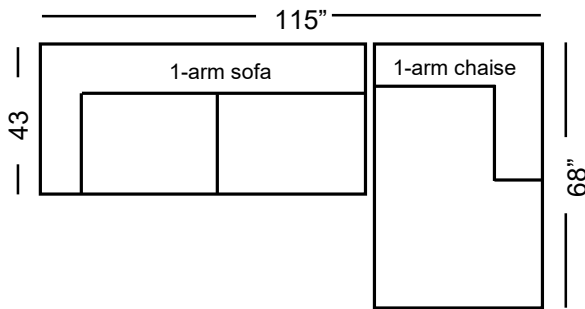

Max	Dimensions	Uph. G7	Upgrades	Feather Firm/Loft	Gel Seat	Gel Back	Down Back
One-Arm Sofa	75x43x34	1,935	40 / Grade	240	370	370	370
Armless Sofa	69x43x34	1,935	40 / Grade	240	370	370	370
One-Arm Loveseat	52x43x34	1,665	34 / Grade	210	280	280	280
Armless Loveseat	46x43x34	1,665	34 / Grade	210	280	280	280
One-Arm Chaise	40x68x34	1,665	34 / Grade	210	280	280	280
Bumper Chaise	43x84x34	1,935	40 / Grade	240	370	370	370
One-Arm King Chair	41x43x34	1,525	30 / Grade	140	230	230	230
Armless King Chair	35x43x34	1,525	30 / Grade	140	230	230	230
One-Arm Chair	29x43x34	1,385	26 / Grade	120	200	200	200
Armless Chair	23x43x34	1,385	26 / Grade	120	200	200	200
Corner Chair	43x43x34	1,525	30 / Grade	140	230	230	230
Corner Wedge	53x53x34	1,665	34 / Grade	210	280	280	280
Round Wedge	55x55x34	1,935	40 / Grade	240	370	370	370

# Max Sectional

# Max Sectional harvest