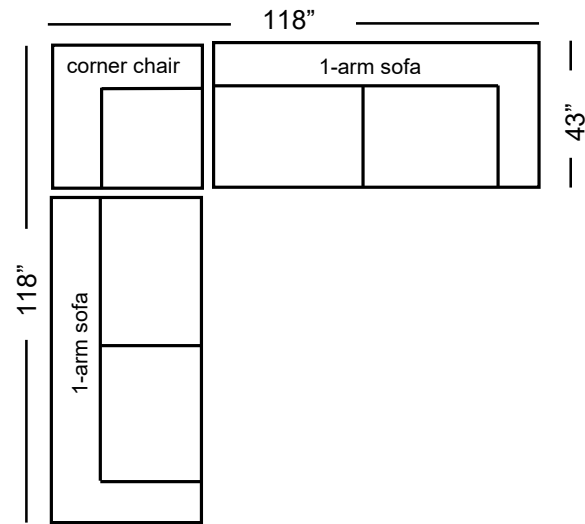

Max	Dimensions	Uph. G7	Upgrades	Feather Firm/Loft	Gel Seat	Gel Back	Down Back
One-Arm Sofa	75x43x34	1,935	40 / Grade	240	370	370	370
Armless Sofa	69x43x34	1,935	40 / Grade	240	370	370	370
One-Arm Loveseat	52x43x34	1,665	34 / Grade	210	280	280	280
Armless Loveseat	46x43x34	1,665	34 / Grade	210	280	280	280
One-Arm Chaise	40x68x34	1,665	34 / Grade	210	280	280	280
Bumper Chaise	43x84x34	1,935	40 / Grade	240	370	370	370
One-Arm King Chair	41x43x34	1,525	30 / Grade	140	230	230	230
Armless King Chair	35x43x34	1,525	30 / Grade	140	230	230	230
One-Arm Chair	29x43x34	1,385	26 / Grade	120	200	200	200
Armless Chair	23x43x34	1,385	26 / Grade	120	200	200	200
Corner Chair	43x43x34	1,525	30 / Grade	140	230	230	230
Corner Wedge	53x53x34	1,665	34 / Grade	210	280	280	280
Round Wedge	55x55x34	1,935	40 / Grade	240	370	370	370

# Max Sectional

# Max Sectional harvest