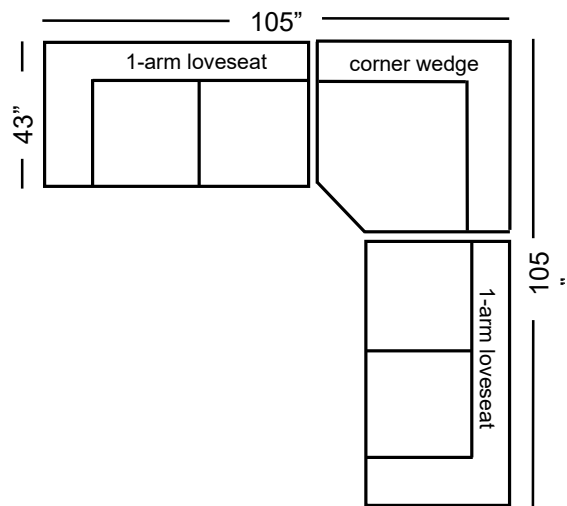

Max	Dimensions	Uph. G7	Upgrades	Feather Firm/Loft	Gel Seat	Gel Back	Down Back
One-Arm Sofa	75x43x34	1,935	40 / Grade	240	370	370	370
Armless Sofa	69x43x34	1,935	40 / Grade	240	370	370	370
One-Arm Loveseat	52x43x34	1,665	34 / Grade	210	280	280	280
Armless Loveseat	46x43x34	1,665	34 / Grade	210	280	280	280
One-Arm Chaise	40x68x34	1,665	34 / Grade	210	280	280	280
Bumper Chaise	43x84x34	1,935	40 / Grade	240	370	370	370
One-Arm King Chair	41x43x34	1,525	30 / Grade	140	230	230	230
Armless King Chair	35x43x34	1,525	30 / Grade	140	230	230	230
One-Arm Chair	29x43x34	1,385	26 / Grade	120	200	200	200
Armless Chair	23x43x34	1,385	26 / Grade	120	200	200	200
Corner Chair	43x43x34	1,525	30 / Grade	140	230	230	230
Corner Wedge	53x53x34	1,665	34 / Grade	210	280	280	280
Round Wedge	55x55x34	1,935	40 / Grade	240	370	370	370

# Max Sectional

# Max Sectional harvest