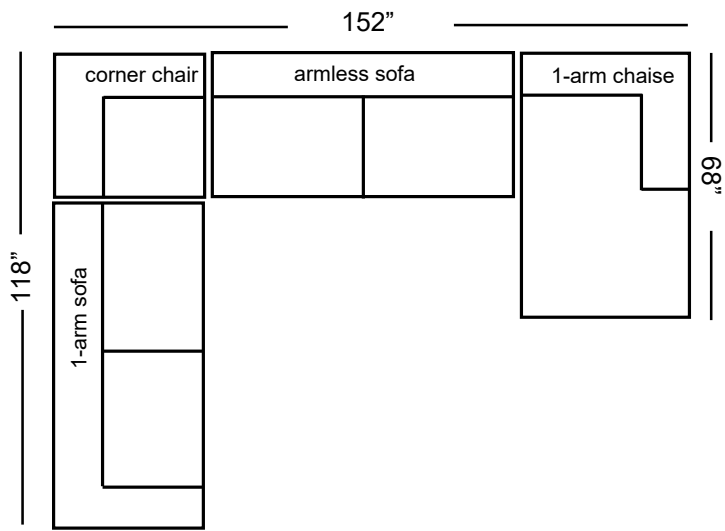

Max	Dimensions	Uph. G7	Upgrades	Feather Firm/Loft	Gel Seat	Gel Back	Down Back
One-Arm Sofa	75x43x34	1,935	40 / Grade	240	370	370	370
Armless Sofa	69x43x34	1,935	40 / Grade	240	370	370	370
One-Arm Loveseat	52x43x34	1,665	34 / Grade	210	280	280	280
Armless Loveseat	46x43x34	1,665	34 / Grade	210	280	280	280
One-Arm Chaise	40x68x34	1,665	34 / Grade	210	280	280	280
Bumper Chaise	43x84x34	1,935	40 / Grade	240	370	370	370
One-Arm King Chair	41x43x34	1,525	30 / Grade	140	230	230	230
Armless King Chair	35x43x34	1,525	30 / Grade	140	230	230	230
One-Arm Chair	29x43x34	1,385	26 / Grade	120	200	200	200
Armless Chair	23x43x34	1,385	26 / Grade	120	200	200	200
Corner Chair	43x43x34	1,525	30 / Grade	140	230	230	230
Corner Wedge	53x53x34	1,665	34 / Grade	210	280	280	280
Round Wedge	55x55x34	1,935	40 / Grade	240	370	370	370

# Max Sectional

# Max Sectional harvest