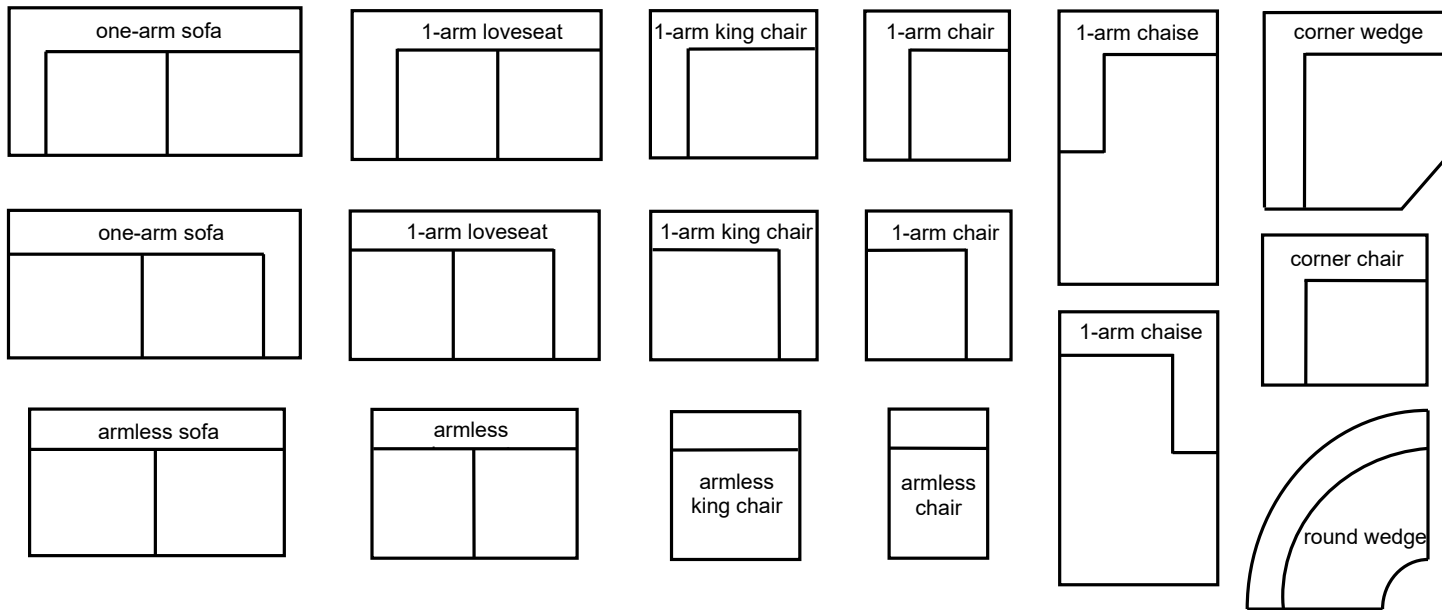

Marin (7500)	Dimensions	W/ Slip G7	Uph. G7	Upgrades	Feather Firm/Loft	Gel Seat	Gel Back	Down Back
One-Arm Sofa	75x40x31	1,935	1,825	40 / Grade	240	370	370	370
Armless Sofa	69x40x31	1,935	1,825	40 / Grade	240	370	370	370
One-Arm Loveseat	52x40x31	1,665	1,575	34 / Grade	210	280	280	280
Armless Loveseat	46x40x31	1,665	1,575	34 / Grade	210	280	280	280
One-Arm Chaise	40x65x31	1,665	1,575	34 / Grade	210	280	280	280
Bumper Chaise	40x84x31	1,935	1,825	40 / Grade	240	370	370	370
One-Arm King Chair	41x40x31	1,525	1,445	30 / Grade	140	230	230	230
Armless King Chair	35x40x31	1,525	1,445	30 / Grade	140	230	230	230
One-Arm Chair	29x40x31	1,385	1,315	26 / Grade	120	200	200	200
Armless Chair	23x40x31	1,385	1,315	26 / Grade	120	200	200	200
Corner Chair	40x40x31	1,525	1,445	30 / Grade	140	230	230	230
Corner Wedge	50x50x31	1,665	1,575	34 / Grade	210	280	280	280
Round Wedge	52x52x31	1,935	1,825	40 / Grade	240	370	370	370

Marin Sectional

Marin

Sectional

harvest