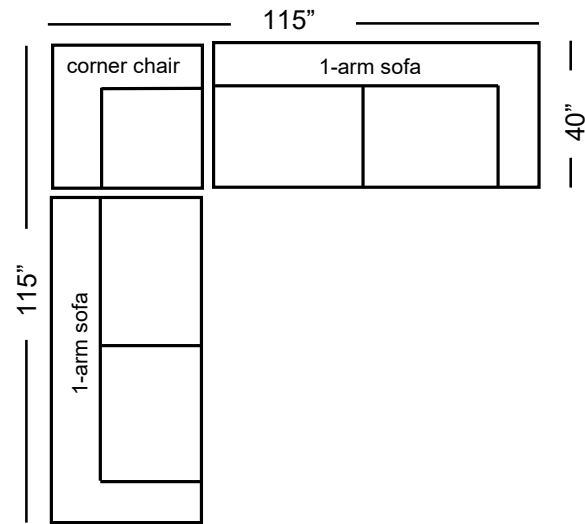

Marin (7500)	Dimensions	W/ Slip G7	Uph. G7	Upgrades	Feather Firm/Loft	Gel Seat	Gel Back	Down Back
One-Arm Sofa	75x40x31	1,935	1,825	40 / Grade	240	370	370	370
Armless Sofa	69x40x31	1,935	1,825	40 / Grade	240	370	370	370
One-Arm Loveseat	52x40x31	1,665	1,575	34 / Grade	210	280	280	280
Armless Loveseat	46x40x31	1,665	1,575	34 / Grade	210	280	280	280
One-Arm Chaise	40x65x31	1,665	1,575	34 / Grade	210	280	280	280
Bumper Chaise	40x84x31	1,935	1,825	40 / Grade	240	370	370	370
One-Arm King Chair	41x40x31	1,525	1,445	30 / Grade	140	230	230	230
Armless King Chair	35x40x31	1,525	1,445	30 / Grade	140	230	230	230
One-Arm Chair	29x40x31	1,385	1,315	26 / Grade	120	200	200	200
Armless Chair	23x40x31	1,385	1,315	26 / Grade	120	200	200	200
Corner Chair	40x40x31	1,525	1,445	30 / Grade	140	230	230	230
Corner Wedge	50x50x31	1,665	1,575	34 / Grade	210	280	280	280
Round Wedge	52x52x31	1,935	1,825	40 / Grade	240	370	370	370

Marin Sectional

Marin

Sectional

harvest