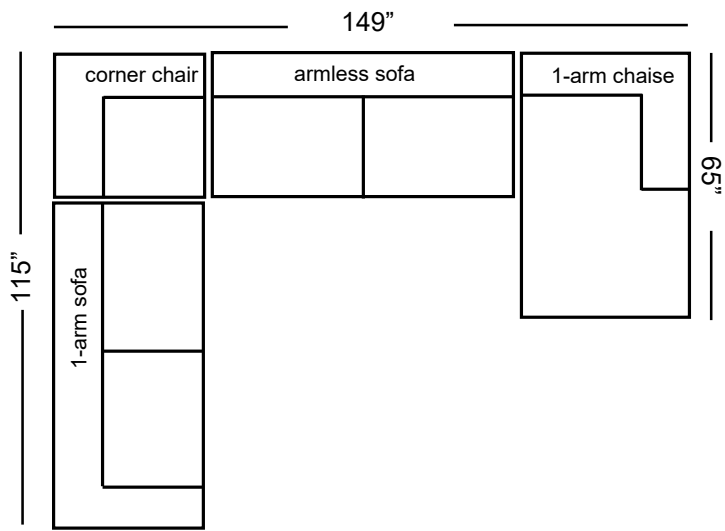

Marin (7500)	Dimensions	W/ Slip G7	Uph. G7	Upgrades	Feather Firm/Loft	Gel Seat	Gel Back	Down Back
One-Arm Sofa	75x40x31	1,935	1,825	40 / Grade	240	370	370	370
Armless Sofa	69x40x31	1,935	1,825	40 / Grade	240	370	370	370
One-Arm Loveseat	52x40x31	1,665	1,575	34 / Grade	210	280	280	280
Armless Loveseat	46x40x31	1,665	1,575	34 / Grade	210	280	280	280
One-Arm Chaise	40x65x31	1,665	1,575	34 / Grade	210	280	280	280
Bumper Chaise	40x84x31	1,935	1,825	40 / Grade	240	370	370	370
One-Arm King Chair	41x40x31	1,525	1,445	30 / Grade	140	230	230	230
Armless King Chair	35x40x31	1,525	1,445	30 / Grade	140	230	230	230
One-Arm Chair	29x40x31	1,385	1,315	26 / Grade	120	200	200	200
Armless Chair	23x40x31	1,385	1,315	26 / Grade	120	200	200	200
Corner Chair	40x40x31	1,525	1,445	30 / Grade	140	230	230	230
Corner Wedge	50x50x31	1,665	1,575	34 / Grade	210	280	280	280
Round Wedge	52x52x31	1,935	1,825	40 / Grade	240	370	370	370

Marin Sectional

Marin

Sectional

harvest