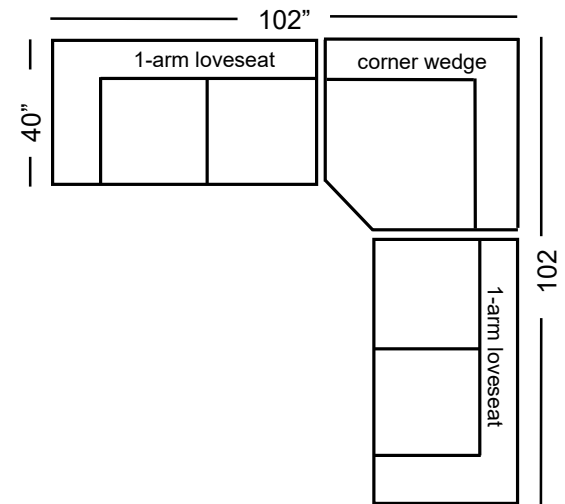

Marin (7500)	Dimensions	W/ Slip G7	Uph. G7	Upgrades	Feather Firm/Loft	Gel Seat	Gel Back	Down Back
One-Arm Sofa	75x40x31	1,935	1,825	40 / Grade	240	370	370	370
Armless Sofa	69x40x31	1,935	1,825	40 / Grade	240	370	370	370
One-Arm Loveseat	52x40x31	1,665	1,575	34 / Grade	210	280	280	280
Armless Loveseat	46x40x31	1,665	1,575	34 / Grade	210	280	280	280
One-Arm Chaise	40x65x31	1,665	1,575	34 / Grade	210	280	280	280
Bumper Chaise	40x84x31	1,935	1,825	40 / Grade	240	370	370	370
One-Arm King Chair	41x40x31	1,525	1,445	30 / Grade	140	230	230	230
Armless King Chair	35x40x31	1,525	1,445	30 / Grade	140	230	230	230
One-Arm Chair	29x40x31	1,385	1,315	26 / Grade	120	200	200	200
Armless Chair	23x40x31	1,385	1,315	26 / Grade	120	200	200	200
Corner Chair	40x40x31	1,525	1,445	30 / Grade	140	230	230	230
Corner Wedge	50x50x31	1,665	1,575	34 / Grade	210	280	280	280
Round Wedge	52x52x31	1,935	1,825	40 / Grade	240	370	370	370

Marin Sectional

Marin

Sectional

harvest