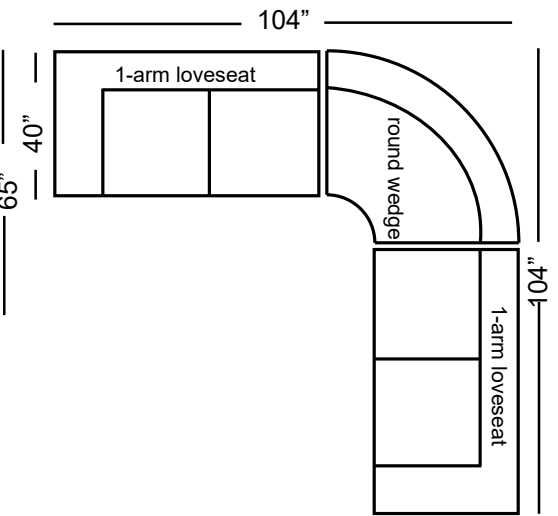

Marin (7500)	Dimensions	W/ Slip G7	Uph. G7	Upgrades	Feather Firm/Loft	Gel Seat	Gel Back	Down Back
One-Arm Sofa	75x40x31	1,935	1,825	40 / Grade	240	370	370	370
Armless Sofa	69x40x31	1,935	1,825	40 / Grade	240	370	370	370
One-Arm Loveseat	52x40x31	1,665	1,575	34 / Grade	210	280	280	280
Armless Loveseat	46x40x31	1,665	1,575	34 / Grade	210	280	280	280
One-Arm Chaise	40x65x31	1,665	1,575	34 / Grade	210	280	280	280
Bumper Chaise	40x84x31	1,935	1,825	40 / Grade	240	370	370	370
One-Arm King Chair	41x40x31	1,525	1,445	30 / Grade	140	230	230	230
Armless King Chair	35x40x31	1,525	1,445	30 / Grade	140	230	230	230
One-Arm Chair	29x40x31	1,385	1,315	26 / Grade	120	200	200	200
Armless Chair	23x40x31	1,385	1,315	26 / Grade	120	200	200	200
Corner Chair	40x40x31	1,525	1,445	30 / Grade	140	230	230	230
Corner Wedge	50x50x31	1,665	1,575	34 / Grade	210	280	280	280
Round Wedge	52x52x31	1,935	1,825	40 / Grade	240	370	370	370

Marin Sectional

Marin

Sectional

harvest