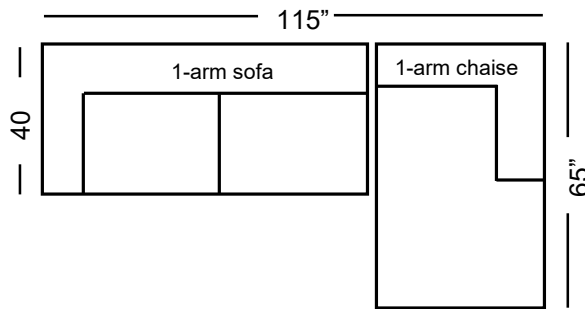

Marin (7500)	Dimensions	W/ Slip G7	Uph. G7	Upgrades	Feather Firm/Loft	Gel Seat	Gel Back	Down Back
One-Arm Sofa	75x40x31	1,935	1,825	40 / Grade	240	370	370	370
Armless Sofa	69x40x31	1,935	1,825	40 / Grade	240	370	370	370
One-Arm Loveseat	52x40x31	1,665	1,575	34 / Grade	210	280	280	280
Armless Loveseat	46x40x31	1,665	1,575	34 / Grade	210	280	280	280
One-Arm Chaise	40x65x31	1,665	1,575	34 / Grade	210	280	280	280
Bumper Chaise	40x84x31	1,935	1,825	40 / Grade	240	370	370	370
One-Arm King Chair	41x40x31	1,525	1,445	30 / Grade	140	230	230	230
Armless King Chair	35x40x31	1,525	1,445	30 / Grade	140	230	230	230
One-Arm Chair	29x40x31	1,385	1,315	26 / Grade	120	200	200	200
Armless Chair	23x40x31	1,385	1,315	26 / Grade	120	200	200	200
Corner Chair	40x40x31	1,525	1,445	30 / Grade	140	230	230	230
Corner Wedge	50x50x31	1,665	1,575	34 / Grade	210	280	280	280
Round Wedge	52x52x31	1,935	1,825	40 / Grade	240	370	370	370

Marin Sectional

Marin

Sectional

harvest