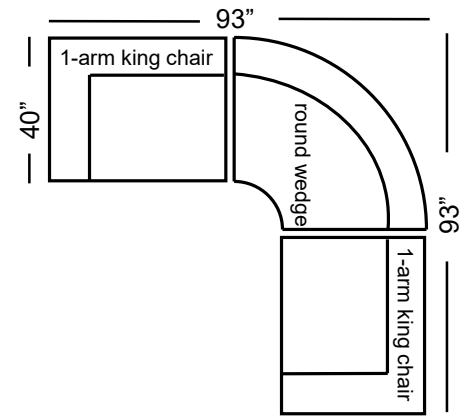

Marin (7500)	Dimensions	W/ Slip G7	Uph. G7	Upgrades	Feather Firm/Loft	Gel Seat	Gel Back	Down Back
One-Arm Sofa	75x40x31	1,935	1,825	40 / Grade	240	370	370	370
Armless Sofa	69x40x31	1,935	1,825	40 / Grade	240	370	370	370
One-Arm Loveseat	52x40x31	1,665	1,575	34 / Grade	210	280	280	280
Armless Loveseat	46x40x31	1,665	1,575	34 / Grade	210	280	280	280
One-Arm Chaise	40x65x31	1,665	1,575	34 / Grade	210	280	280	280
Bumper Chaise	40x84x31	1,935	1,825	40 / Grade	240	370	370	370
One-Arm King Chair	41x40x31	1,525	1,445	30 / Grade	140	230	230	230
Armless King Chair	35x40x31	1,525	1,445	30 / Grade	140	230	230	230
One-Arm Chair	29x40x31	1,385	1,315	26 / Grade	120	200	200	200
Armless Chair	23x40x31	1,385	1,315	26 / Grade	120	200	200	200
Corner Chair	40x40x31	1,525	1,445	30 / Grade	140	230	230	230
Corner Wedge	50x50x31	1,665	1,575	34 / Grade	210	280	280	280
Round Wedge	52x52x31	1,935	1,825	40 / Grade	240	370	370	370

Marin Sectional

Marin

Sectional

harvest