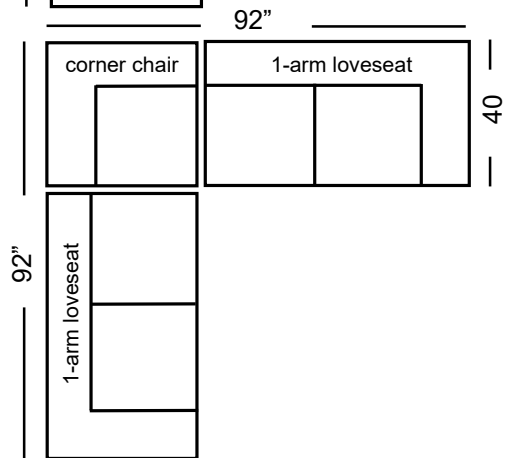

Marin (7500)	Dimensions	W/ Slip G7	Uph. G7	Upgrades	Feather Firm/Loft	Gel Seat	Gel Back	Down Back
One-Arm Sofa	75x40x31	1,935	1,825	40 / Grade	240	370	370	370
Armless Sofa	69x40x31	1,935	1,825	40 / Grade	240	370	370	370
One-Arm Loveseat	52x40x31	1,665	1,575	34 / Grade	210	280	280	280
Armless Loveseat	46x40x31	1,665	1,575	34 / Grade	210	280	280	280
One-Arm Chaise	40x65x31	1,665	1,575	34 / Grade	210	280	280	280
Bumper Chaise	40x84x31	1,935	1,825	40 / Grade	240	370	370	370
One-Arm King Chair	41x40x31	1,525	1,445	30 / Grade	140	230	230	230
Armless King Chair	35x40x31	1,525	1,445	30 / Grade	140	230	230	230
One-Arm Chair	29x40x31	1,385	1,315	26 / Grade	120	200	200	200
Armless Chair	23x40x31	1,385	1,315	26 / Grade	120	200	200	200
Corner Chair	40x40x31	1,525	1,445	30 / Grade	140	230	230	230
Corner Wedge	50x50x31	1,665	1,575	34 / Grade	210	280	280	280
Round Wedge	52x52x31	1,935	1,825	40 / Grade	240	370	370	370

Marin Sectional

Marin

Sectional

harvest