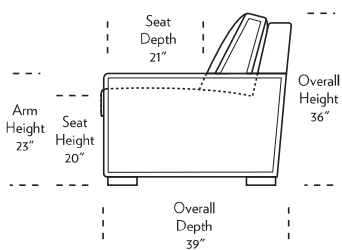

MADDEN

Standard Comfort Sleeper®

Features:

- Featuring the patented Tiffany 24/7™ platform sleep system
- Room to stretch out with true 80 inches of bedroom-length sleeping surface
- Ultimate comfort on five inches of plush, high-density foam mattress
- Under-sofa dust covers keeps dust and dirt from ever touching the mattress
- Zero wall clearance
- Quick-ship delivery
- Flat French welt
- High-density, high-resiliency foam seat cushions
- Loose back and seat cushions
- Lifetime warranty on frame
- 10-year mechanism warranty

Mattress Options:

- Premier with Crypton® ticking
- Gel
- Tempur-Pedic®

Options:

- High-density, high-resiliency foam seat cushions encased in down and down back cushions available
- Wood legs available in Acorn, Espresso or Walnut finish

Please use actual leather, fabric, Crypton®, Sunbrella® and Ultrasuede® swatches when specifying furniture as the colors shown may vary due to the printing process.

* Picture shows left arm seated. Please specify left or right arm seated when ordering.

All orders are in seated position.

† Dotted lines for Queen Plus sizes indicates the number of seats.

All dimensions are approximate and subject to change.