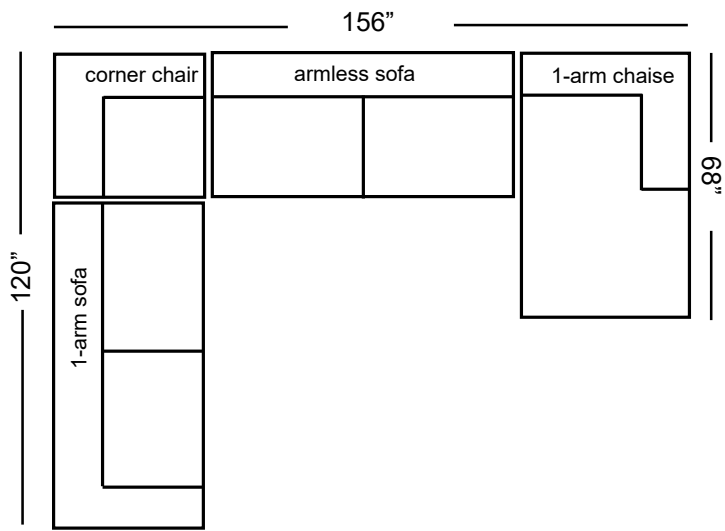

Laguna (includes Gel Seat and Back Inserts)	Dimensions	Upholstered Grade 7	Upgrades
One-Arm Grand Sofa	89x45x36	3,075	\$44 / Grade
One-Arm Sofa	77x43x36	2,795	40 / Grade
Armless Sofa	69x43x36	2,795	40 / Grade
One-Arm Loveseat	54x43x36	2,315	34 / Grade
Armless Loveseat	46x43x36	2,315	34 / Grade
One-Arm Chaise	42x68x36	2,315	34 / Grade
Bumper Chaise	43x84x36	2,795	40 / Grade
One-Arm King Chair	43x43x36	2,055	30 / Grade
Armless King Chair	35x43x36	2,055	30 / Grade
One-Arm Chair	31x43x36	1,865	26 / Grade
Armless Chair	23x43x36	1,865	26 / Grade
Corner Chair	43x43x36	2,055	30 / Grade
Corner Wedge	53x53x36	2,315	34 / Grade
Round Wedge	55x55x35	2,795	40 / Grade

Laguna Sectional

Laguna Sectional

harvest