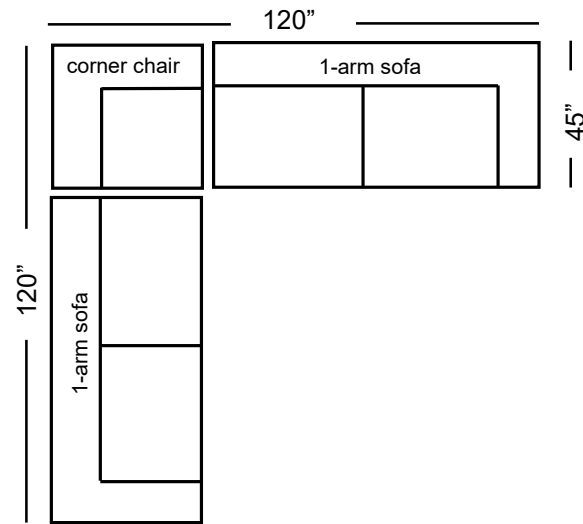

Laguna (includes Gel Seat and Back Inserts)	Dimensions	Upholstered Grade 7	Upgrades
One-Arm Grand Sofa	89x45x36	3,075	\$44 / Grade
One-Arm Sofa	77x43x36	2,795	40 / Grade
Armless Sofa	69x43x36	2,795	40 / Grade
One-Arm Loveseat	54x43x36	2,315	34 / Grade
Armless Loveseat	46x43x36	2,315	34 / Grade
One-Arm Chaise	42x68x36	2,315	34 / Grade
Bumper Chaise	43x84x36	2,795	40 / Grade
One-Arm King Chair	43x43x36	2,055	30 / Grade
Armless King Chair	35x43x36	2,055	30 / Grade
One-Arm Chair	31x43x36	1,865	26 / Grade
Armless Chair	23x43x36	1,865	26 / Grade
Corner Chair	43x43x36	2,055	30 / Grade
Corner Wedge	53x53x36	2,315	34 / Grade
Round Wedge	55x55x35	2,795	40 / Grade

Laguna Sectional

Laguna Sectional

harvest