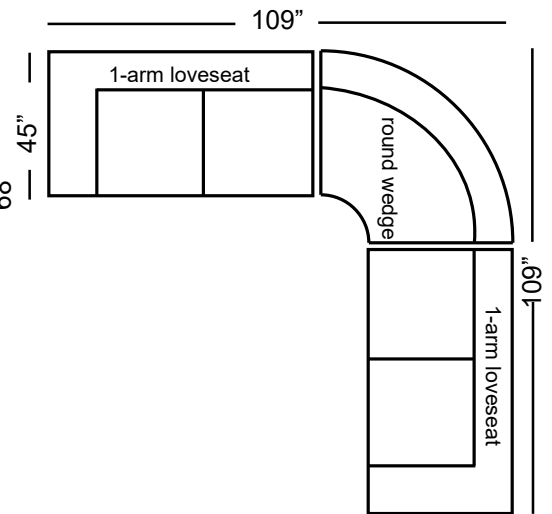

Laguna (includes Gel Seat and Back Inserts)	Dimensions	Upholstered Grade 7	Upgrades
One-Arm Grand Sofa	89x45x36	3,075	\$44 / Grade
One-Arm Sofa	77x43x36	2,795	40 / Grade
Armless Sofa	69x43x36	2,795	40 / Grade
One-Arm Loveseat	54x43x36	2,315	34 / Grade
Armless Loveseat	46x43x36	2,315	34 / Grade
One-Arm Chaise	42x68x36	2,315	34 / Grade
Bumper Chaise	43x84x36	2,795	40 / Grade
One-Arm King Chair	43x43x36	2,055	30 / Grade
Armless King Chair	35x43x36	2,055	30 / Grade
One-Arm Chair	31x43x36	1,865	26 / Grade
Armless Chair	23x43x36	1,865	26 / Grade
Corner Chair	43x43x36	2,055	30 / Grade
Corner Wedge	53x53x36	2,315	34 / Grade
Round Wedge	55x55x35	2,795	40 / Grade

Laguna Sectional

Laguna Sectional

harvest