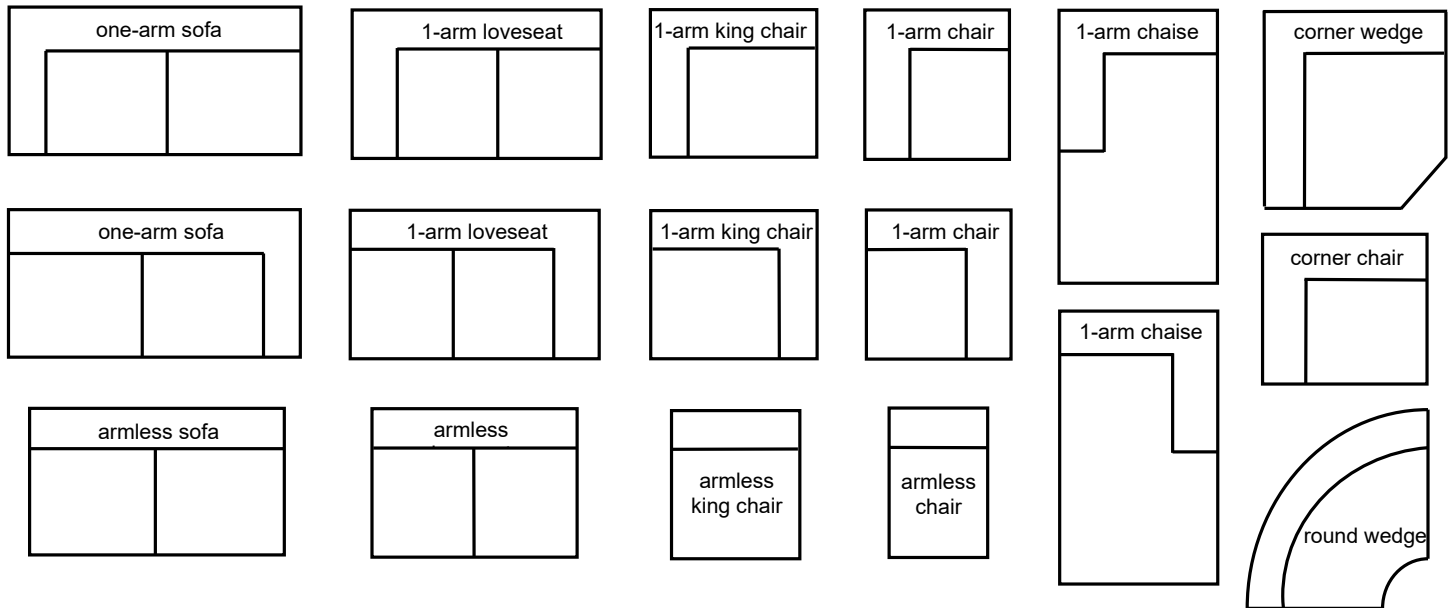

Laguna (includes Gel Seat and Back Inserts)	Dimensions	Upholstered Grade 7	Upgrades
One-Arm Grand Sofa	89x45x36	3,075	\$44 / Grade
One-Arm Sofa	77x43x36	2,795	40 / Grade
Armless Sofa	69x43x36	2,795	40 / Grade
One-Arm Loveseat	54x43x36	2,315	34 / Grade
Armless Loveseat	46x43x36	2,315	34 / Grade
One-Arm Chaise	42x68x36	2,315	34 / Grade
Bumper Chaise	43x84x36	2,795	40 / Grade
One-Arm King Chair	43x43x36	2,055	30 / Grade
Armless King Chair	35x43x36	2,055	30 / Grade
One-Arm Chair	31x43x36	1,865	26 / Grade
Armless Chair	23x43x36	1,865	26 / Grade
Corner Chair	43x43x36	2,055	30 / Grade
Corner Wedge	53x53x36	2,315	34 / Grade
Round Wedge	55x55x35	2,795	40 / Grade

Laguna Sectional

Laguna Sectional

harvest