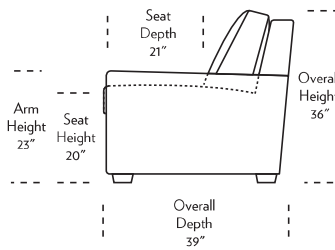

Standard Comfort Sleeper®

Features:

- Featuring the patented Tiffany 24/7™ platform sleep system
- Room to stretch out with true 80 inches of bedroom-length sleeping surface
- Ultimate comfort on five inches of plush, high-density foam mattress
- Under-sofa dust cover keeps dust and dirt from ever touching the mattress
- Zero wall clearance
- Quick-ship delivery
- Double-needle top-stitch
- High-density, high-resiliency foam seat cushions
- Loose back and seat cushions
- Lifetime warranty on frame
- 10-year mechanism warranty

Mattress Options:

- Premier with Crypton® ticking
- Gel
- Tempur-Pedic®

Options:

- High-density, high-resiliency foam seat cushions encased in down and down back cushions available
- Wood legs available in Acorn, Espresso or Walnut finish
- Nailhead trim available in Antique Brass, Chrome or Pewter finish (arms and deck)

Please use actual leather, fabric, Crypton®, Sunbrella® and Ultrasuede® swatches when specifying furniture as the colors shown may vary due to the printing process.

* Picture shows left arm seated. Please specify left or right arm seated when ordering. All orders are in seated position.

† Dotted lines for Queen Plus sizes indicate the number of seats. All dimensions are approximate and subject to change.

‡ Chaise lifts up to reveal hidden storage space. • Storage