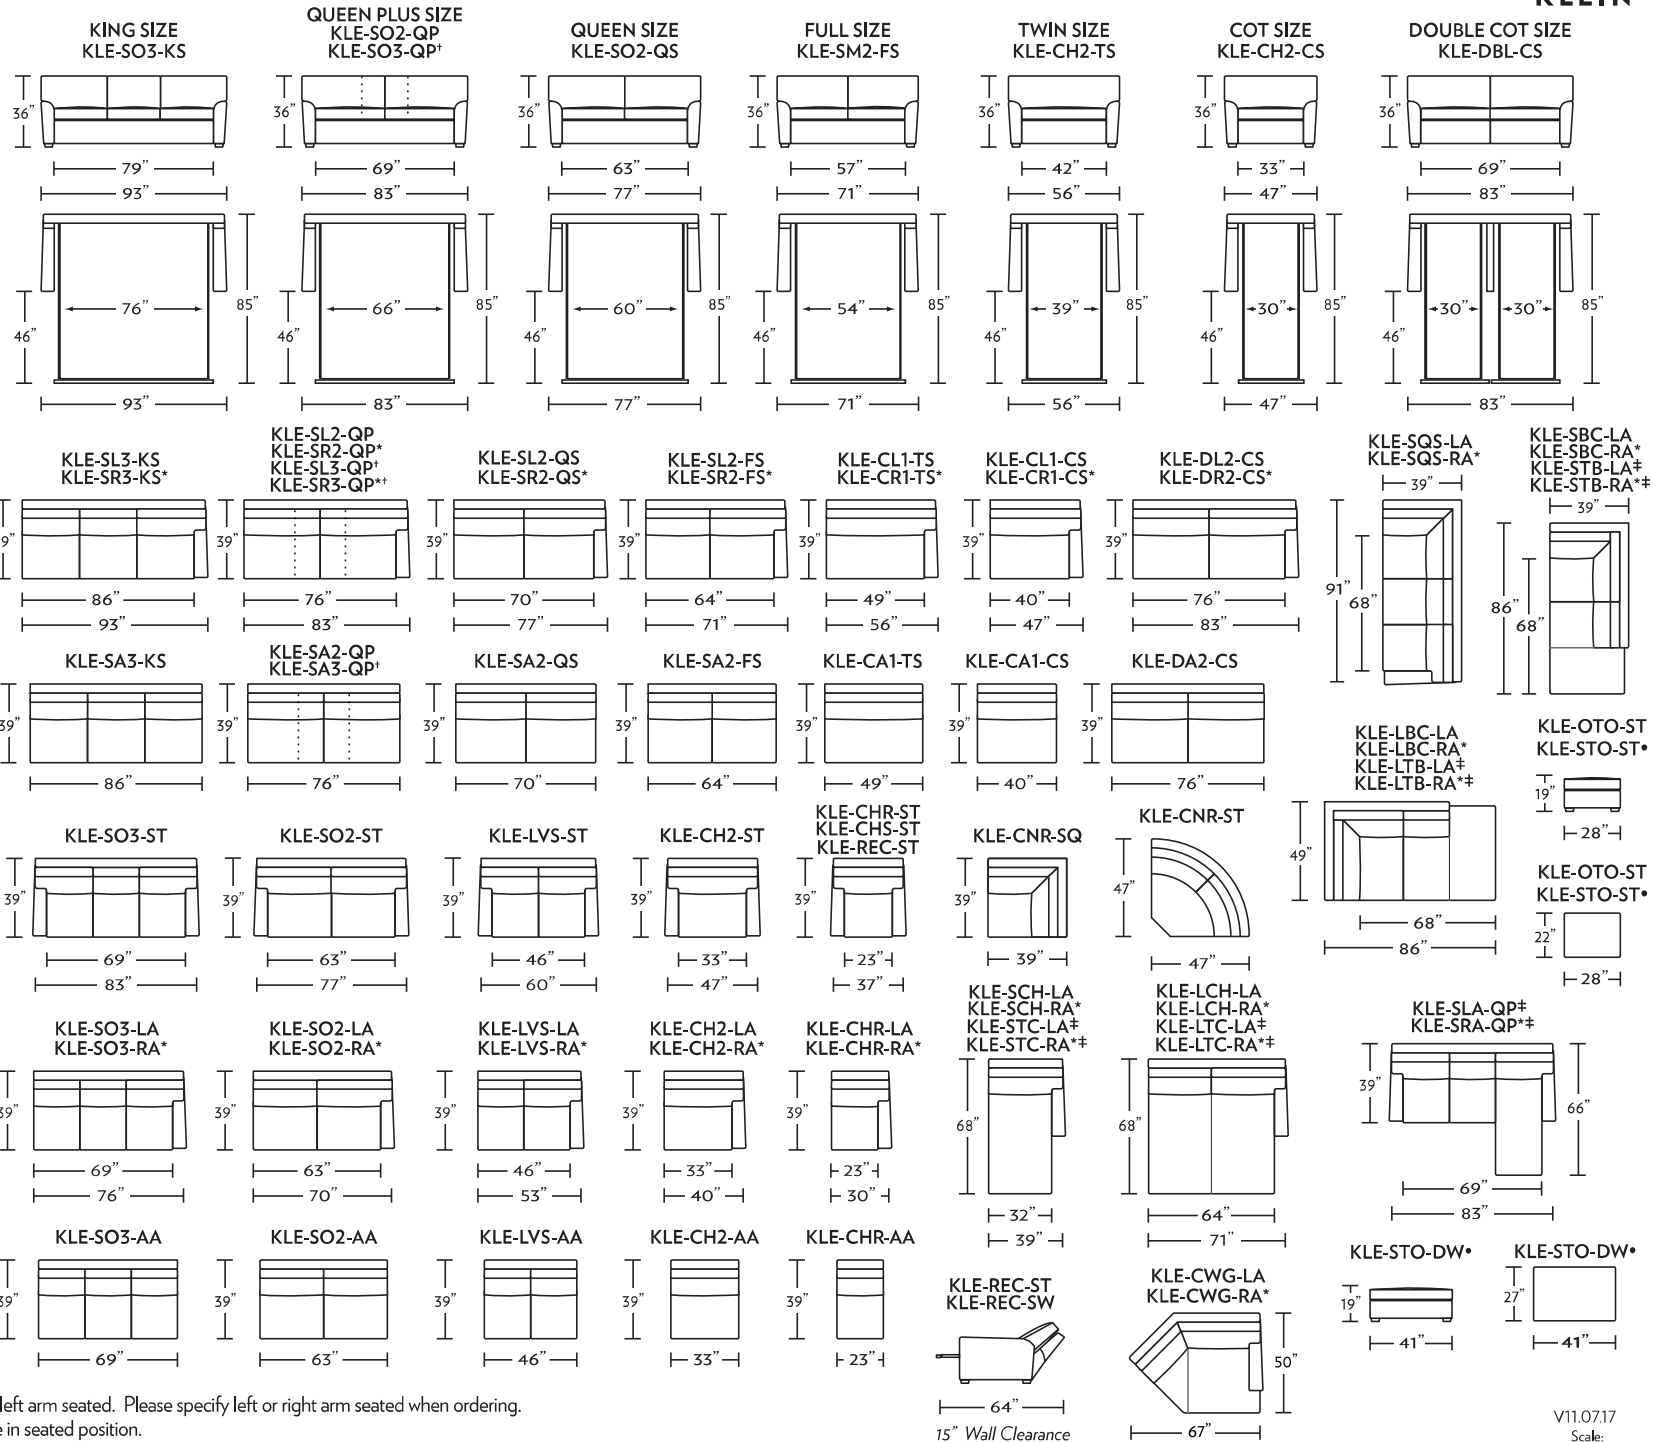

Standard Comfort Sleeper®

Features:

- Featuring the patented Tiffany 24/7™ platform sleep system
- Room to stretch out with true 80 inches of bedroom-length sleeping surface
- Ultimate comfort on five inches of plush, high-density foam mattress
- Under-sofa dust cover keeps dust and dirt from ever touching the mattress
- Zero wall clearance
- Quick-ship delivery
- Double-needle top-stitch
- High-density, high-resiliency foam seat cushions
- Loose back and seat cushions
- Lifetime warranty on frame
- 10-year mechanism warranty

Mattress Options:

- Premier with Crypton® ticking
- Gel
- Tempur-Pedic®

Options:

- High-density, high-resiliency foam seat cushions encased in down and down back cushions available
- Wood legs available in Acorn, Espresso or Walnut finish
- Nailhead trim available in Antique Brass, Chrome or Pewter finish (arms and deck)

Please use actual leather, fabric, Crypton®, Sunbrella® and Ultrasuede® swatches when specifying furniture as the colors shown may vary due to the printing process.

* Picture shows left arm seated. Please specify left or right arm seated when ordering. All orders are in seated position.

† Dotted lines for Queen Plus sizes indicate the number of seats. All dimensions are approximate and subject to change.

‡ Chaise lifts up to reveal hidden storage space. • Storage