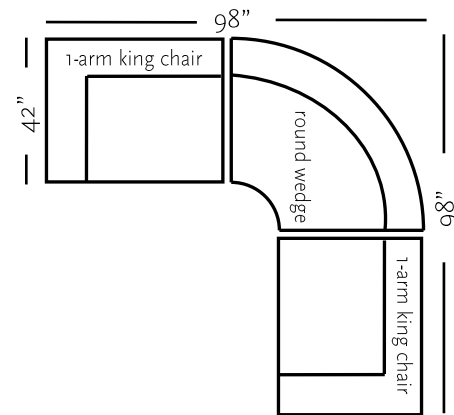

Jordan Sectional

harvest