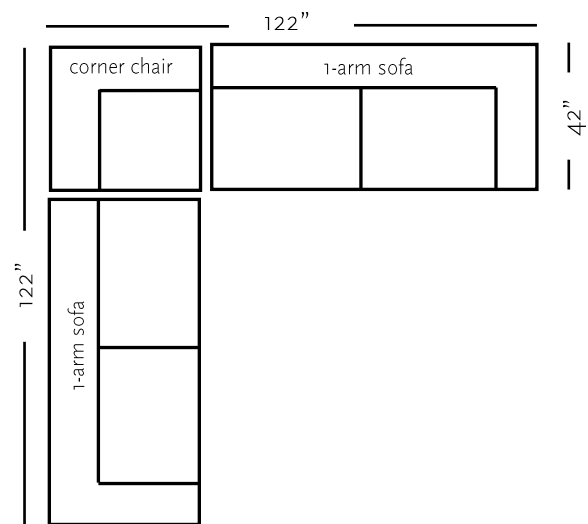

Jordan Sectional

harvest