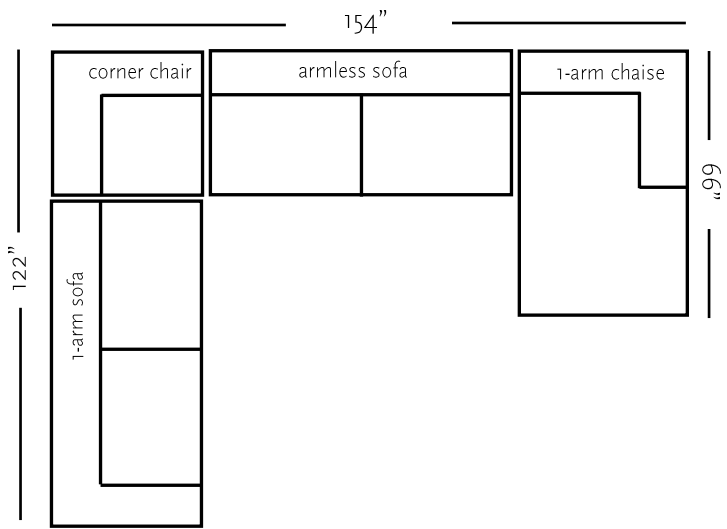

Jordan Sectional

harvest