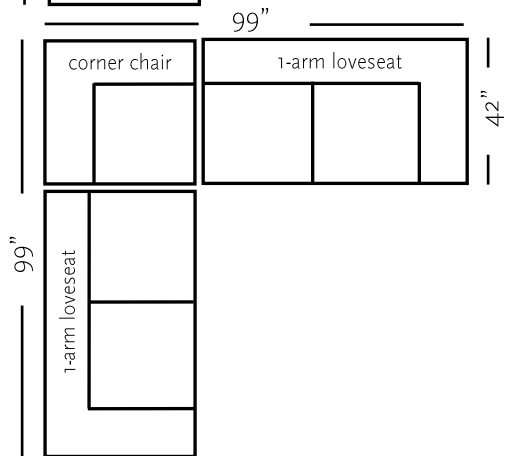

Jordan Sectional

harvest