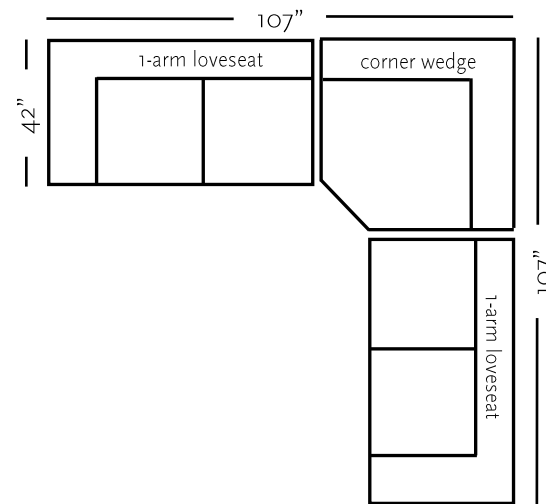

Jordan Sectional

harvest