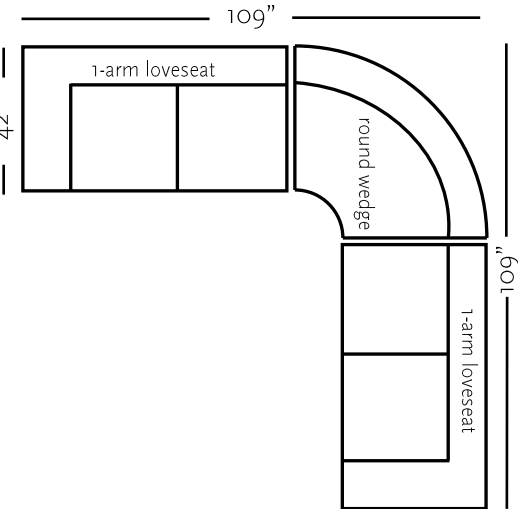

Jordan Sectional

harvest