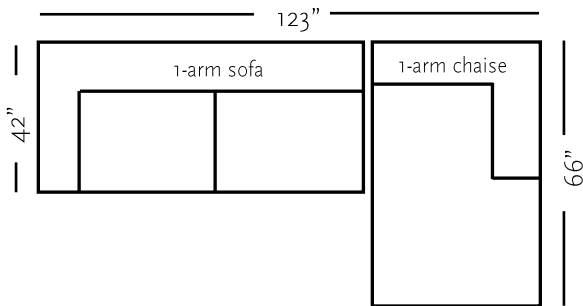

Jordan Sectional

harvest